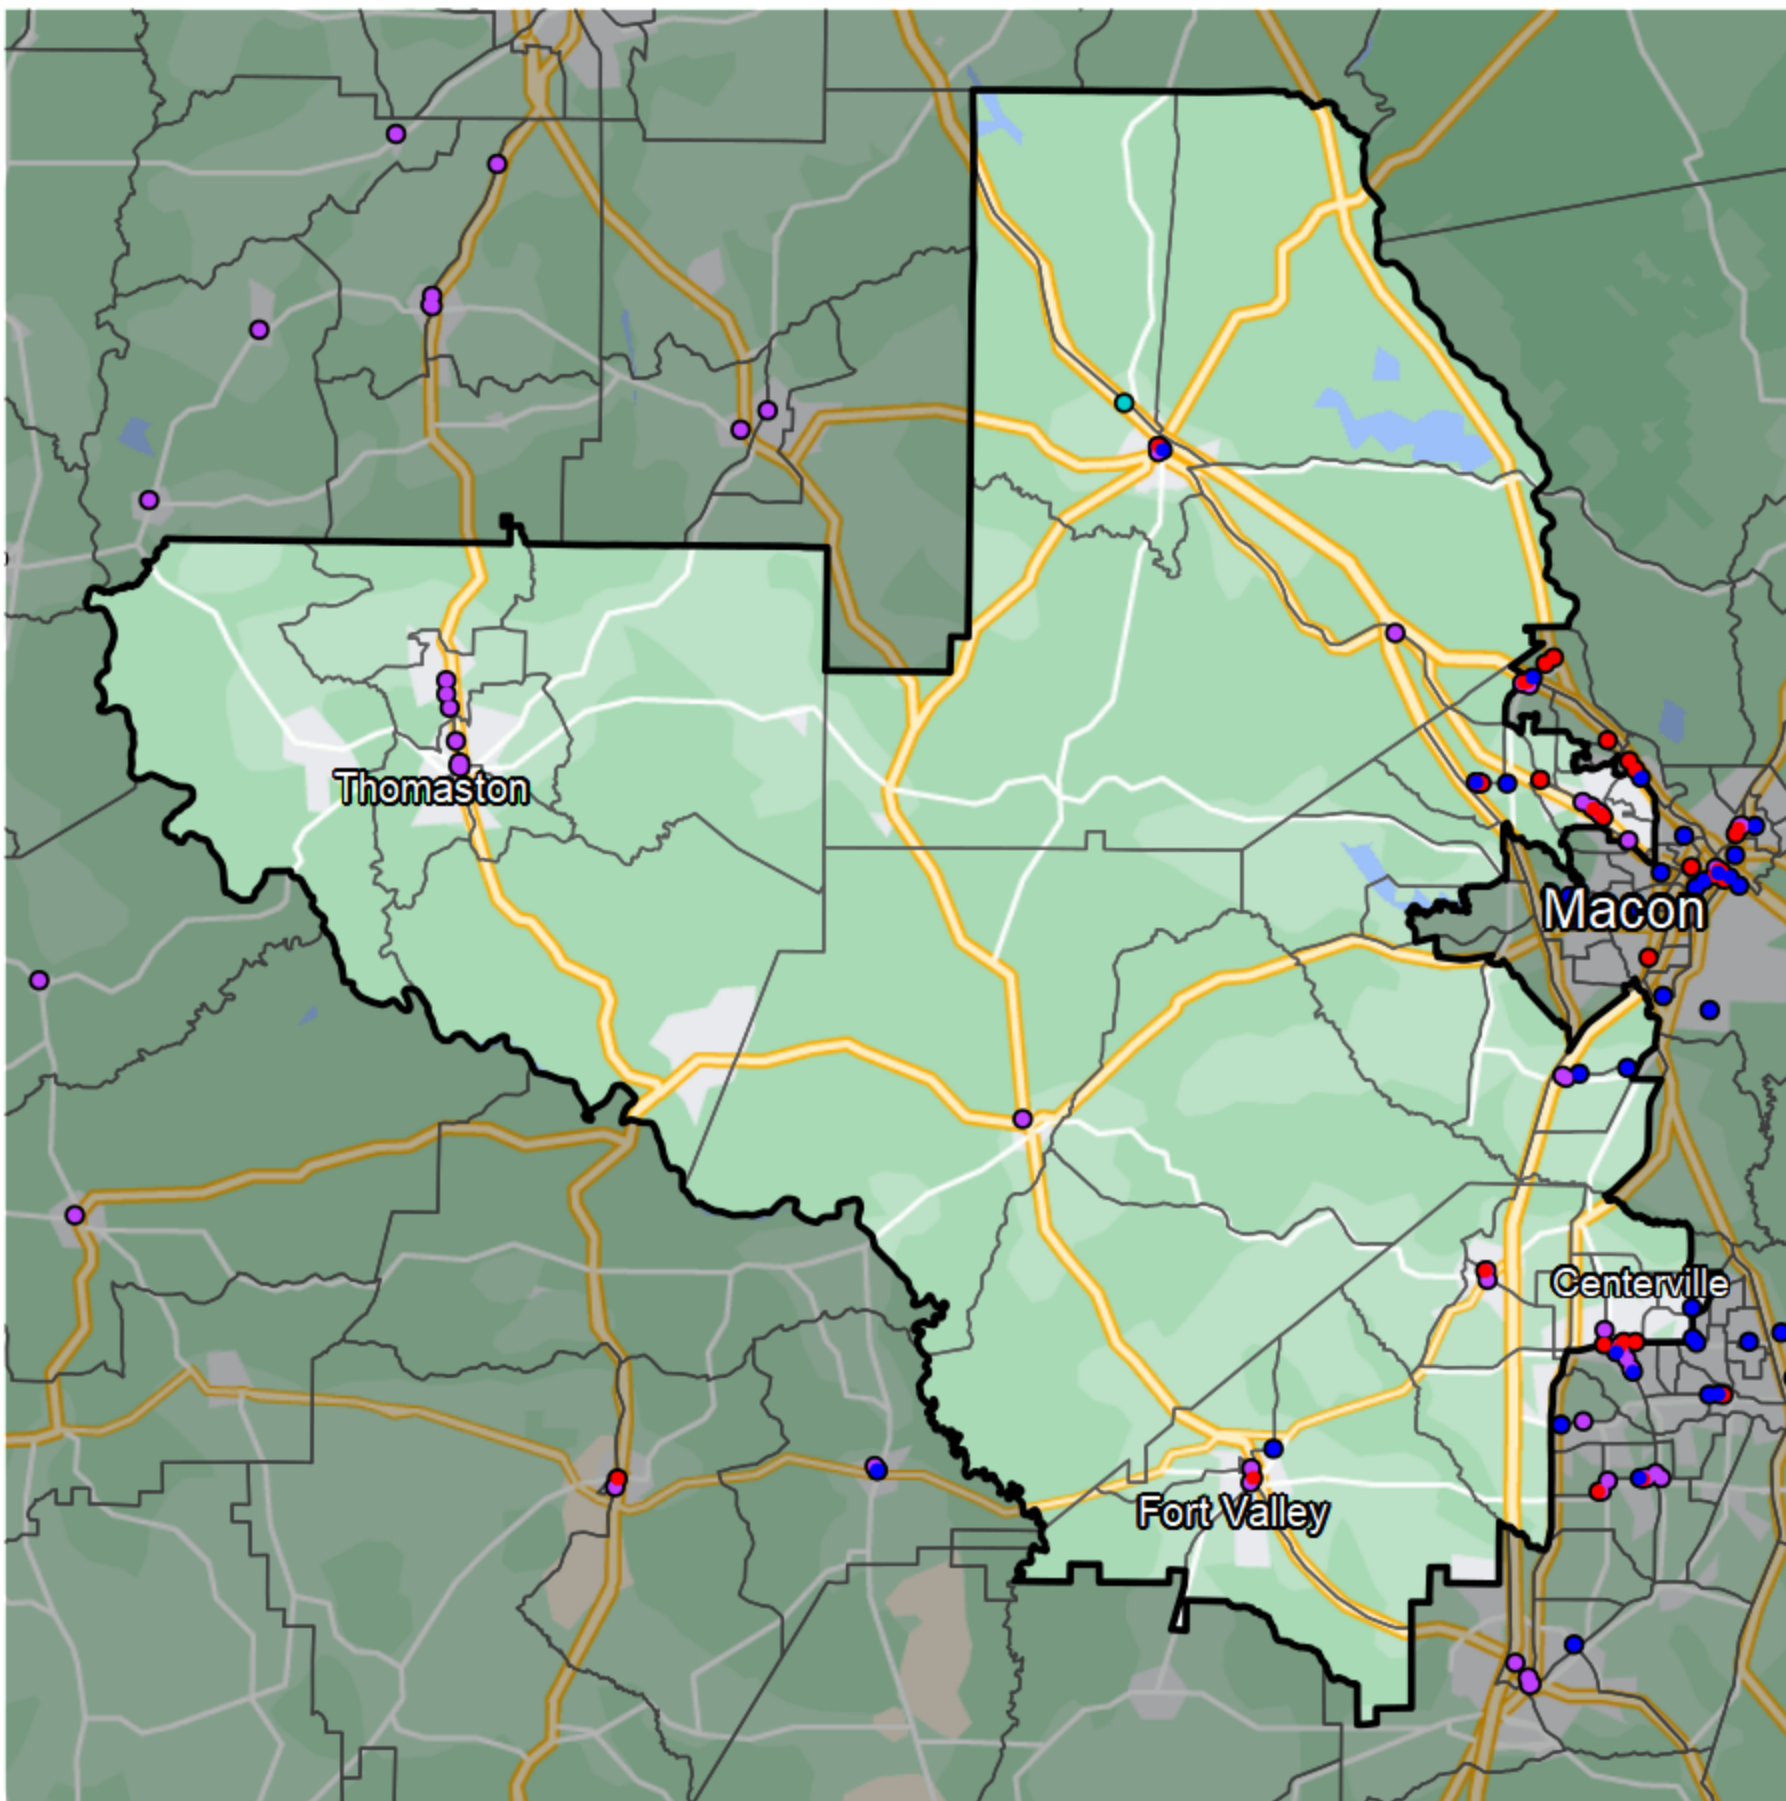

Georgia - State Senate District 18

Banking Desert

No Branches within 10 Miles of Population Center

Financial Institutions

- Bank: 25
- Bank, Out-of-State: 14
- Credit Union: 8
- Credit Union, Out-of-State: 1