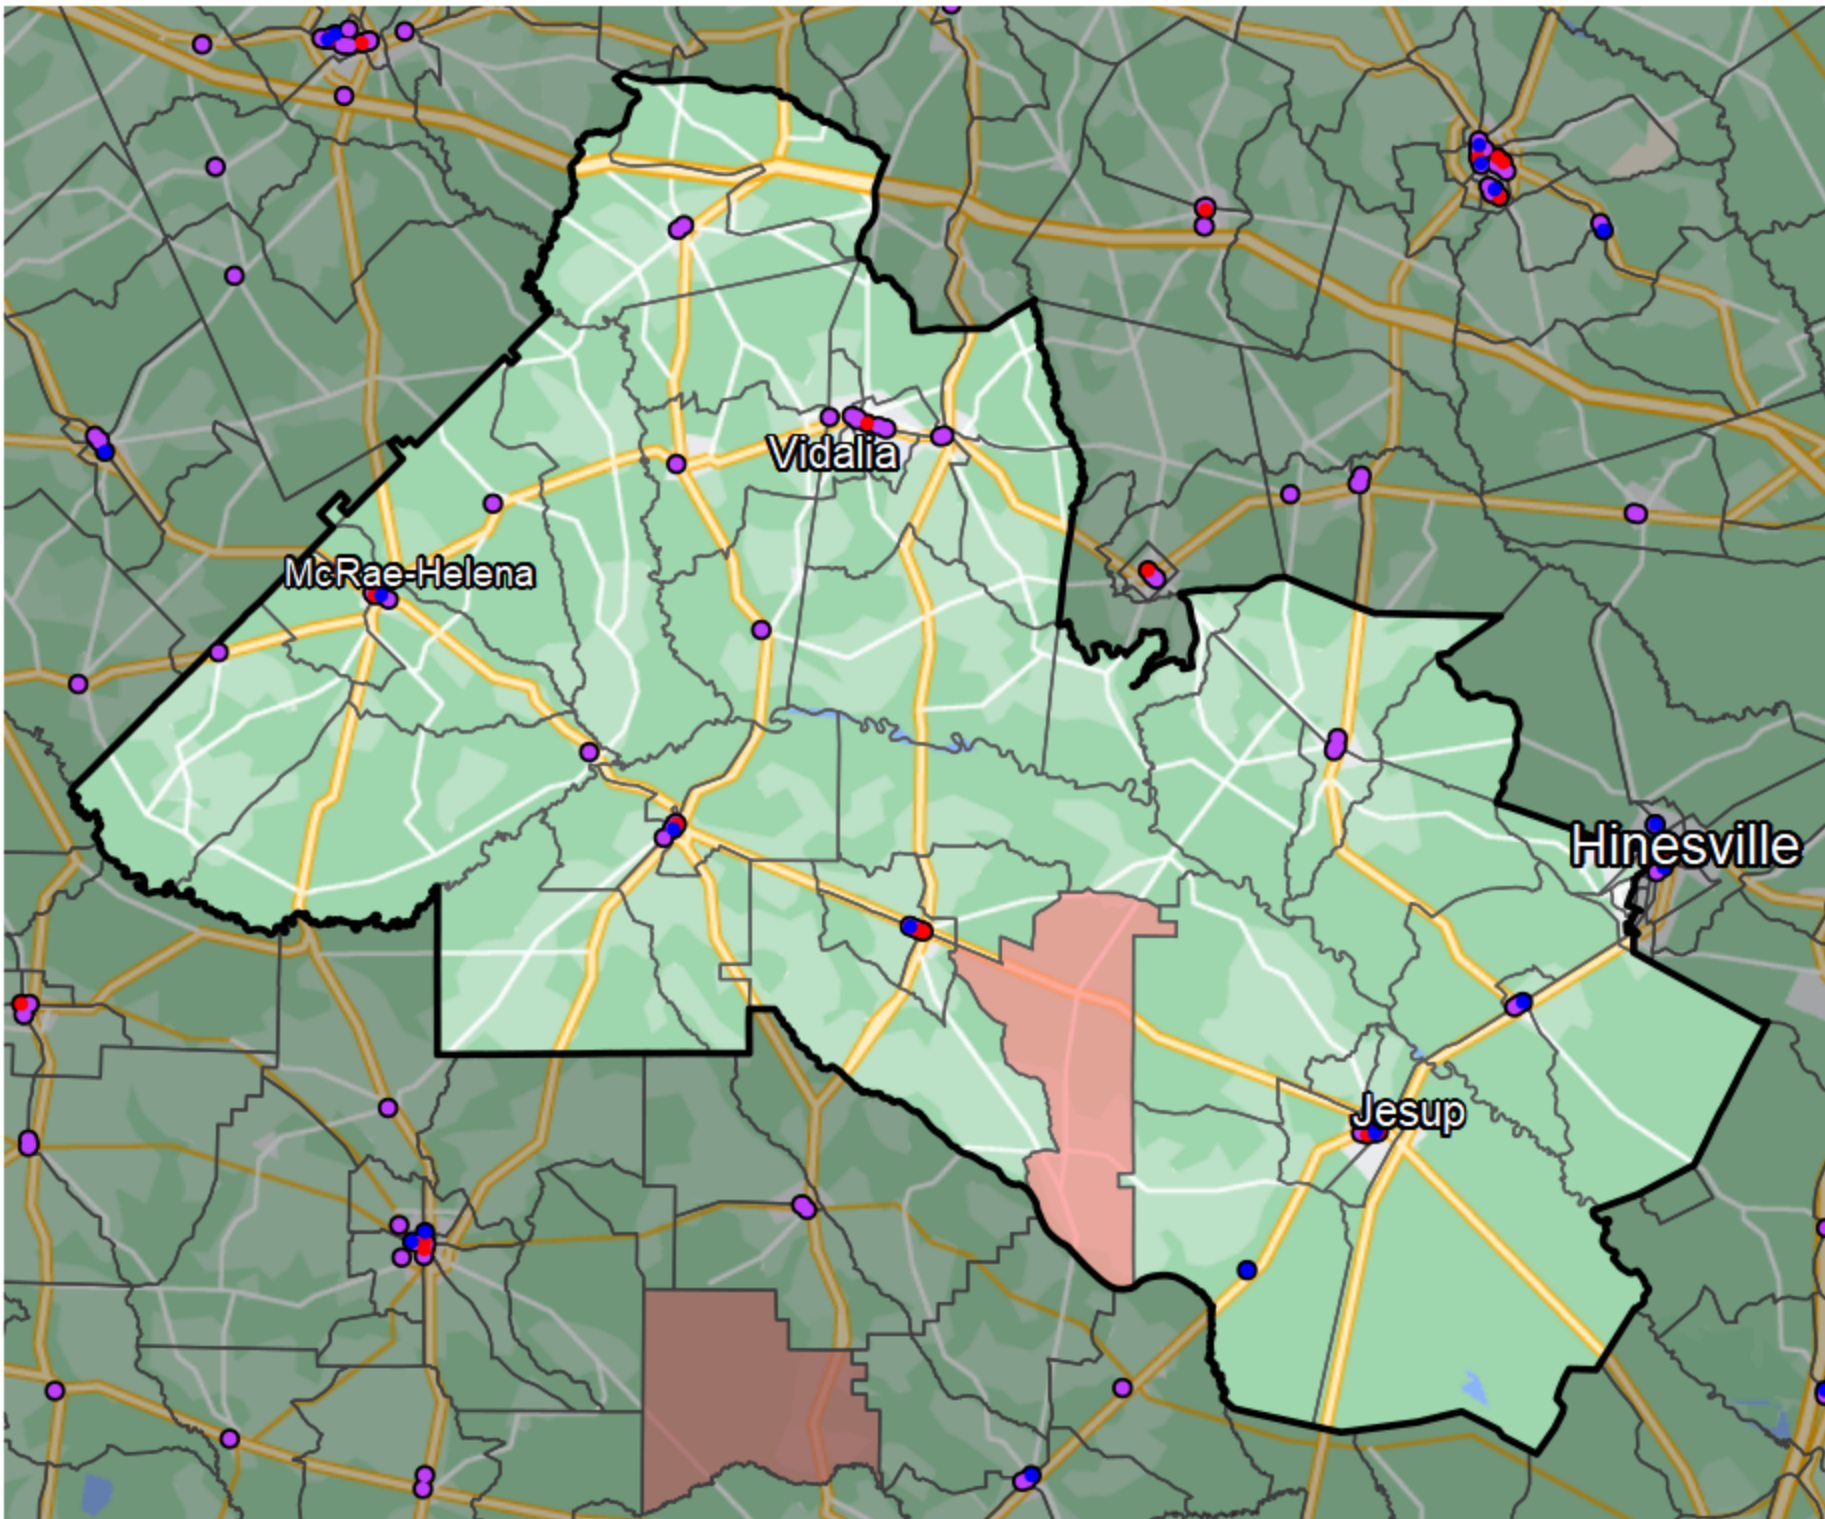

Georgia - State Senate District 19

Banking Desert

No Branches within 10 Miles of Population Center

Financial Institutions

- Bank: 36
- Bank, Out-of-State: 7
- Credit Union: 9
- Credit Union, Out-of-State: 0