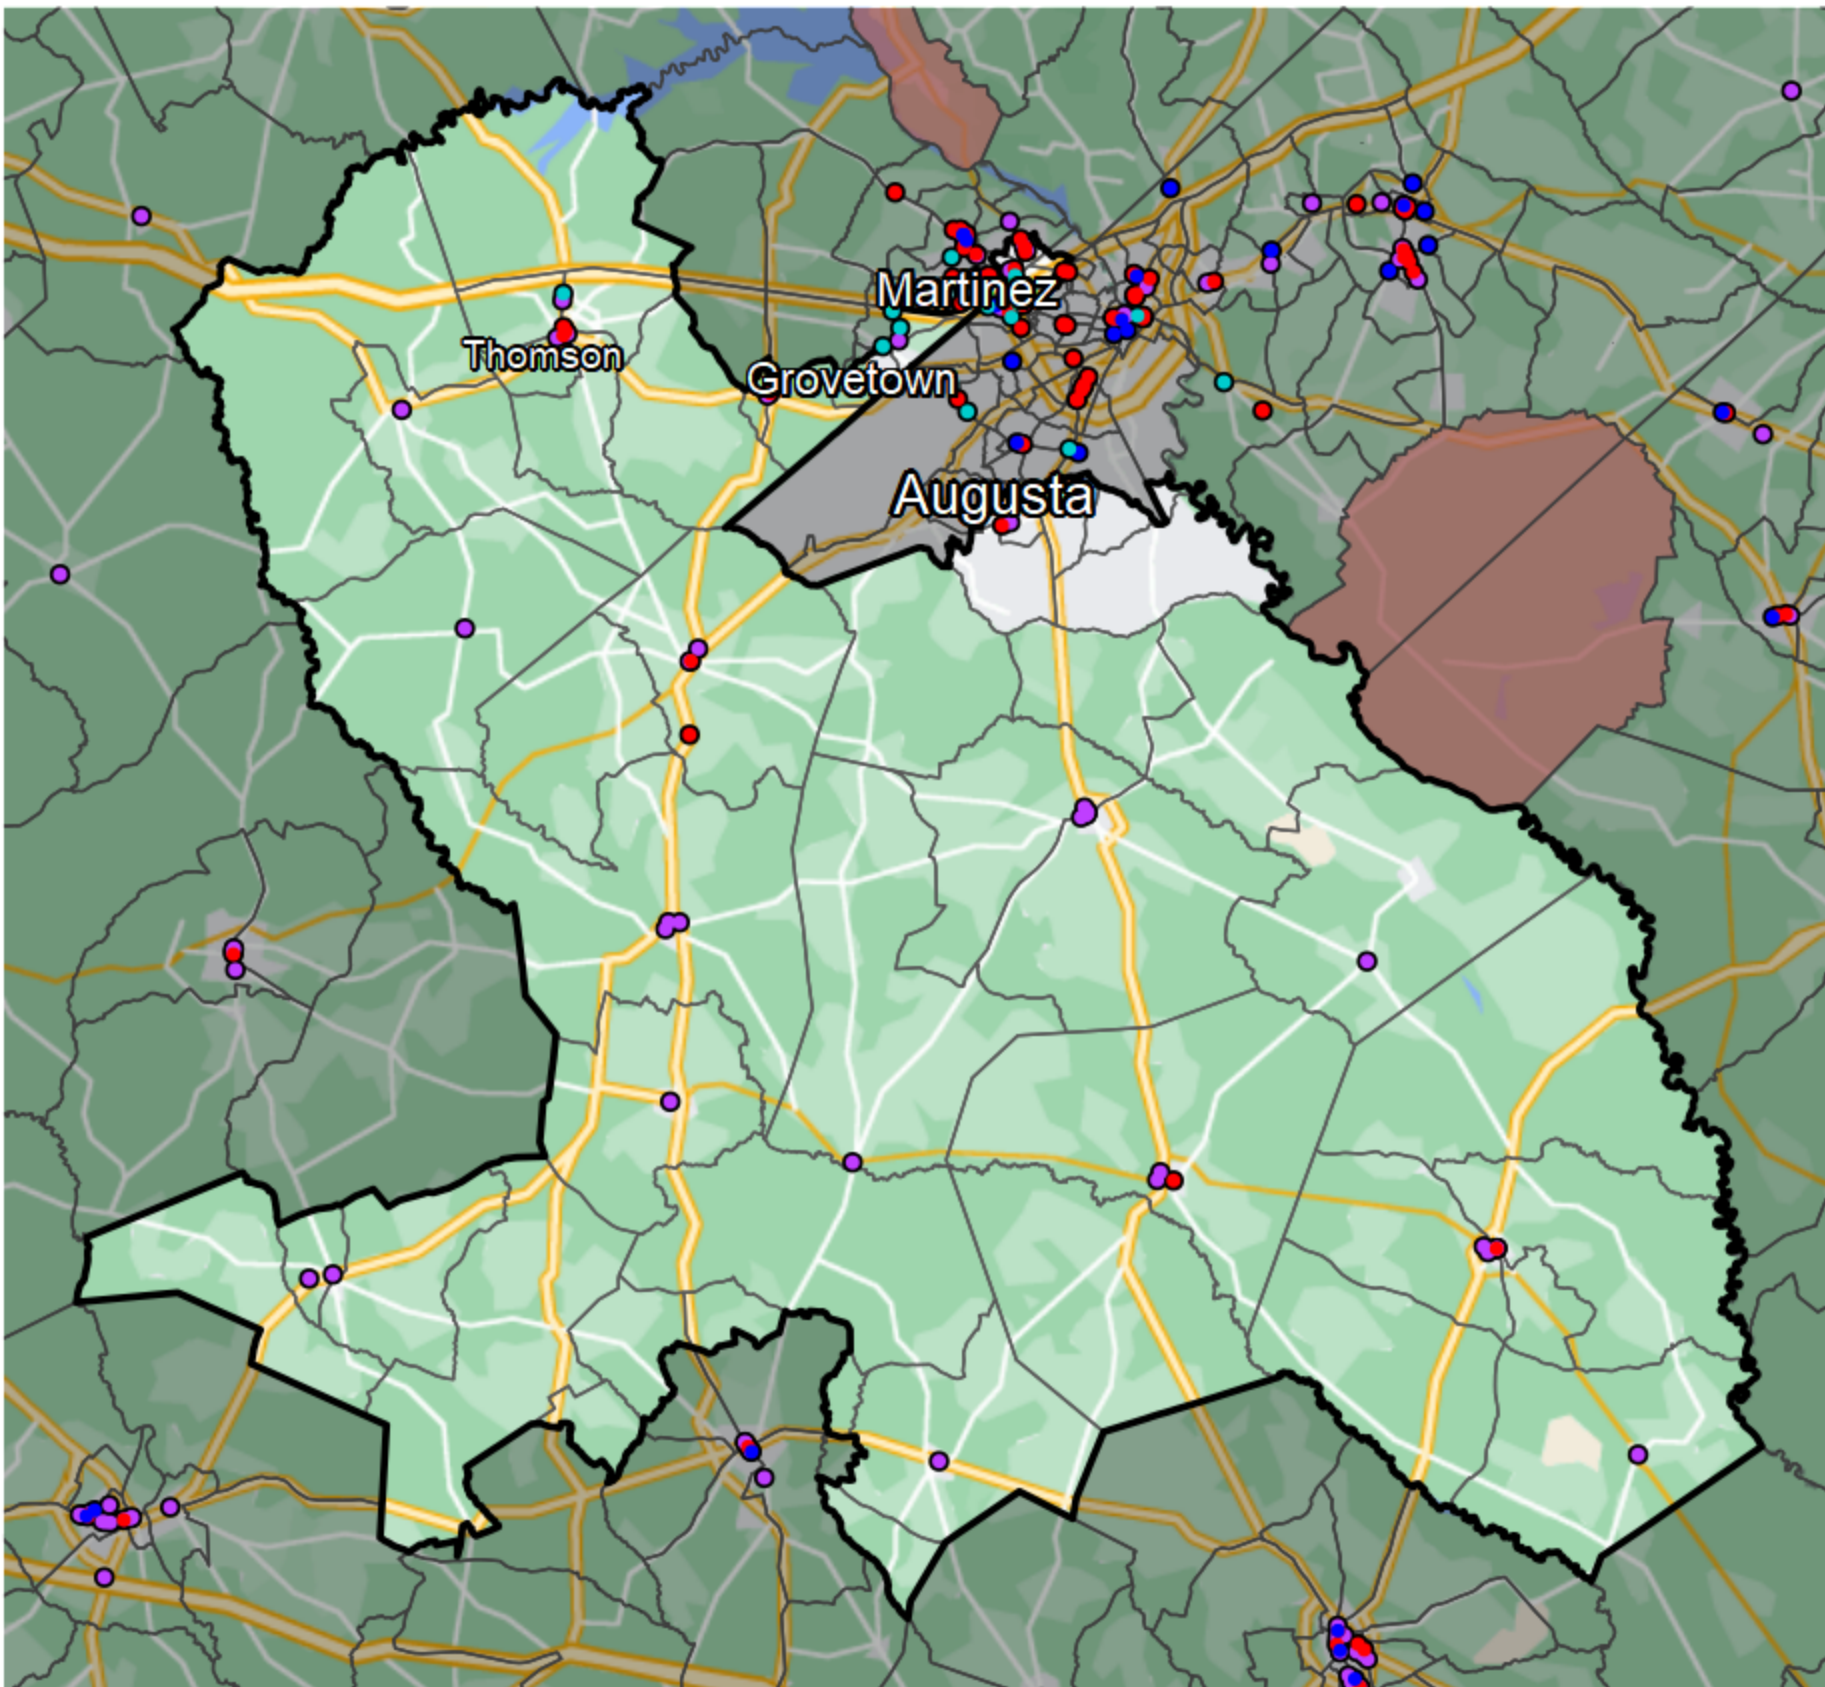

Georgia - State Senate District 23

Financial Institutions

- Bank: 38
- Bank, Out-of-State: 15
- Credit Union: 0
- Credit Union, Out-of-State: 6

Banking Desert

- No Branches within 10 Miles of Population Center