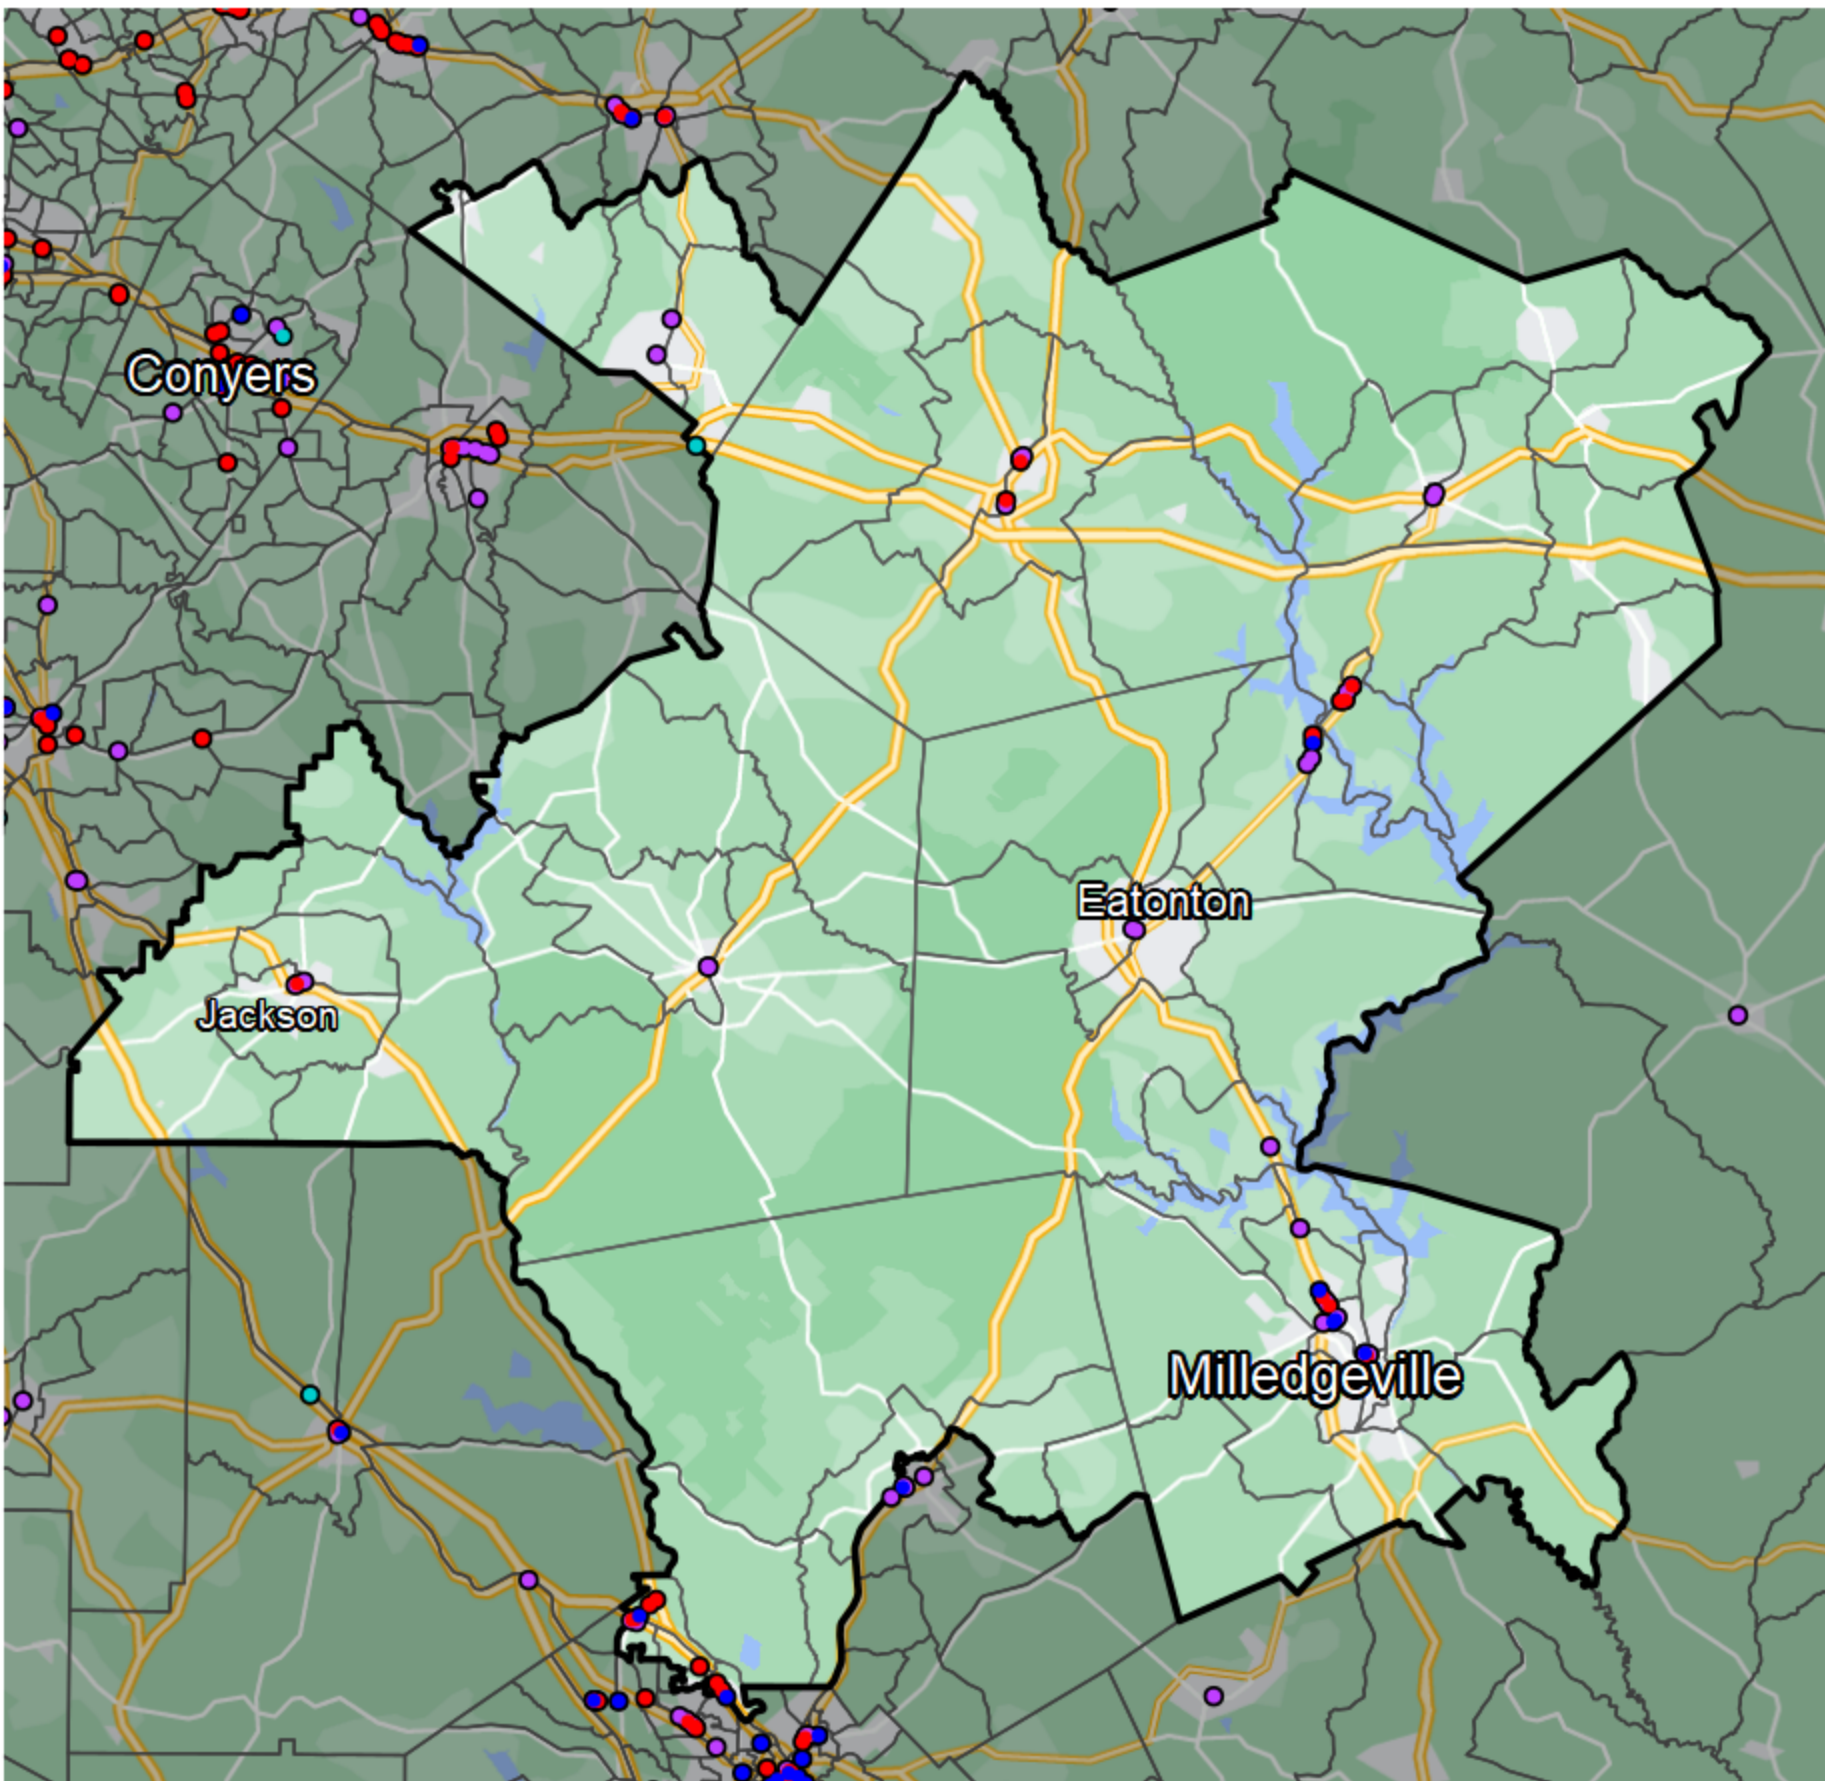

Georgia - State Senate District 25

Banking Desert

No Branches within 10 Miles of Population Center

Financial Institutions

- Bank: 30
- Bank, Out-of-State: 15
- Credit Union: 6
- Credit Union, Out-of-State: 1