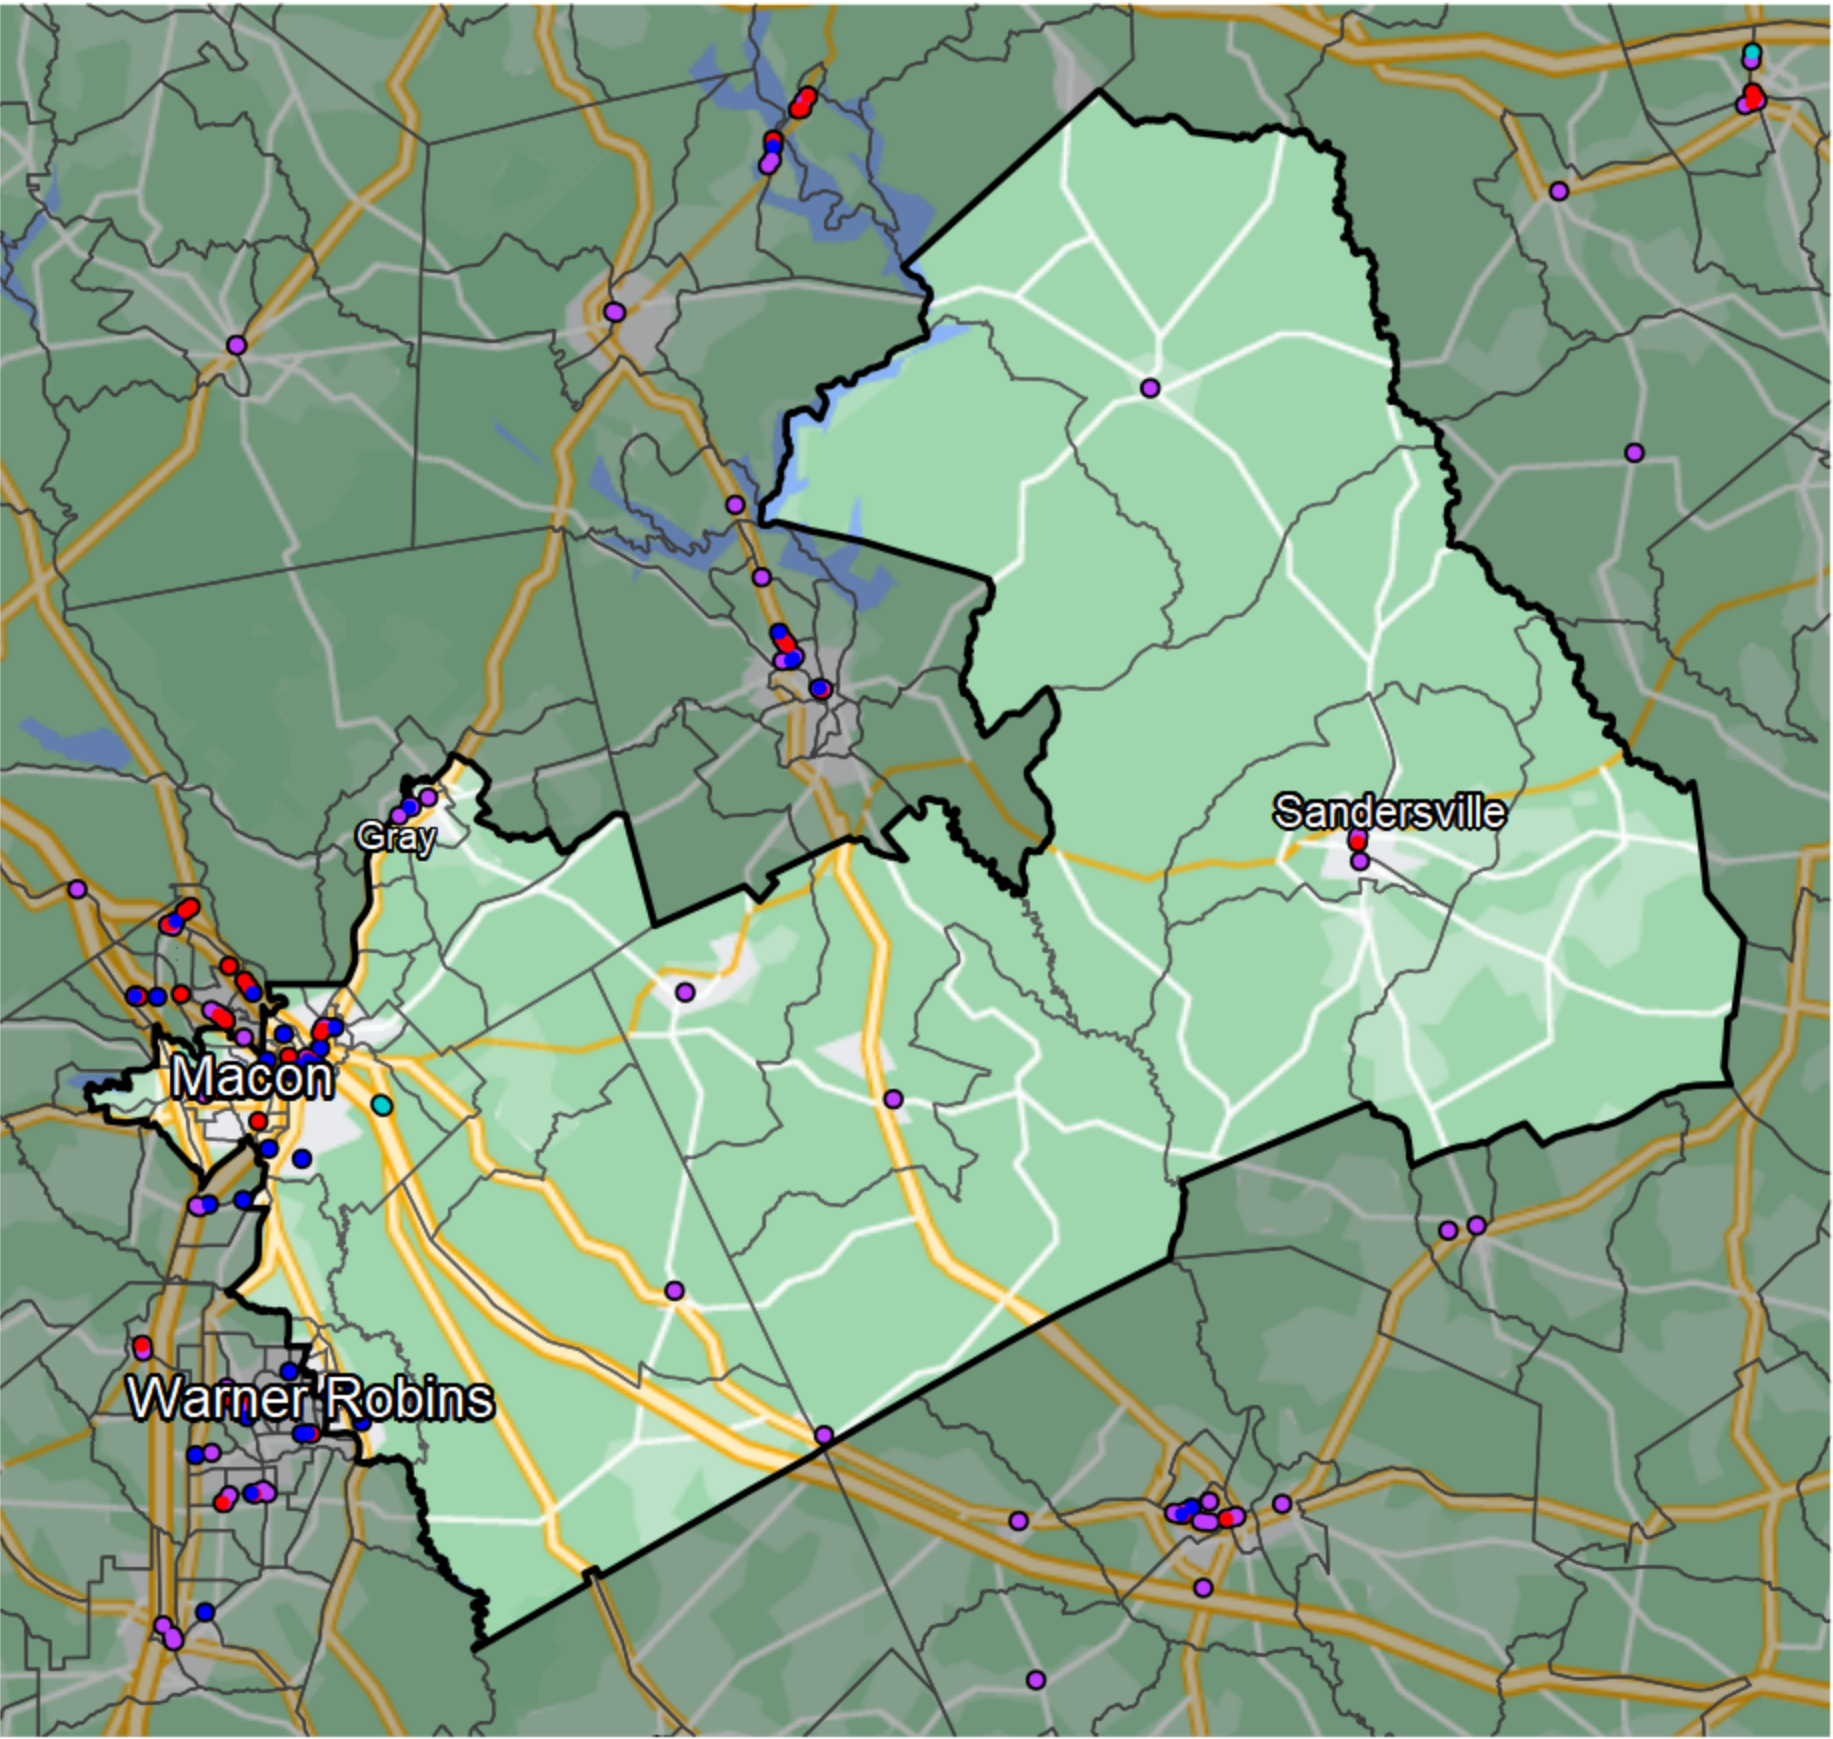

Georgia - State Senate District 26

- Banking Desert**
- No Branches within 10 Miles of Population Center
- Financial Institutions**
- Bank: 18
 - Bank, Out-of-State: 14
 - Credit Union: 19
 - Credit Union, Out-of-State: 2

Sources: NCUA, FDIC, UW-Madison Population Lab, CDFI, US Census, Google Maps, CUNA