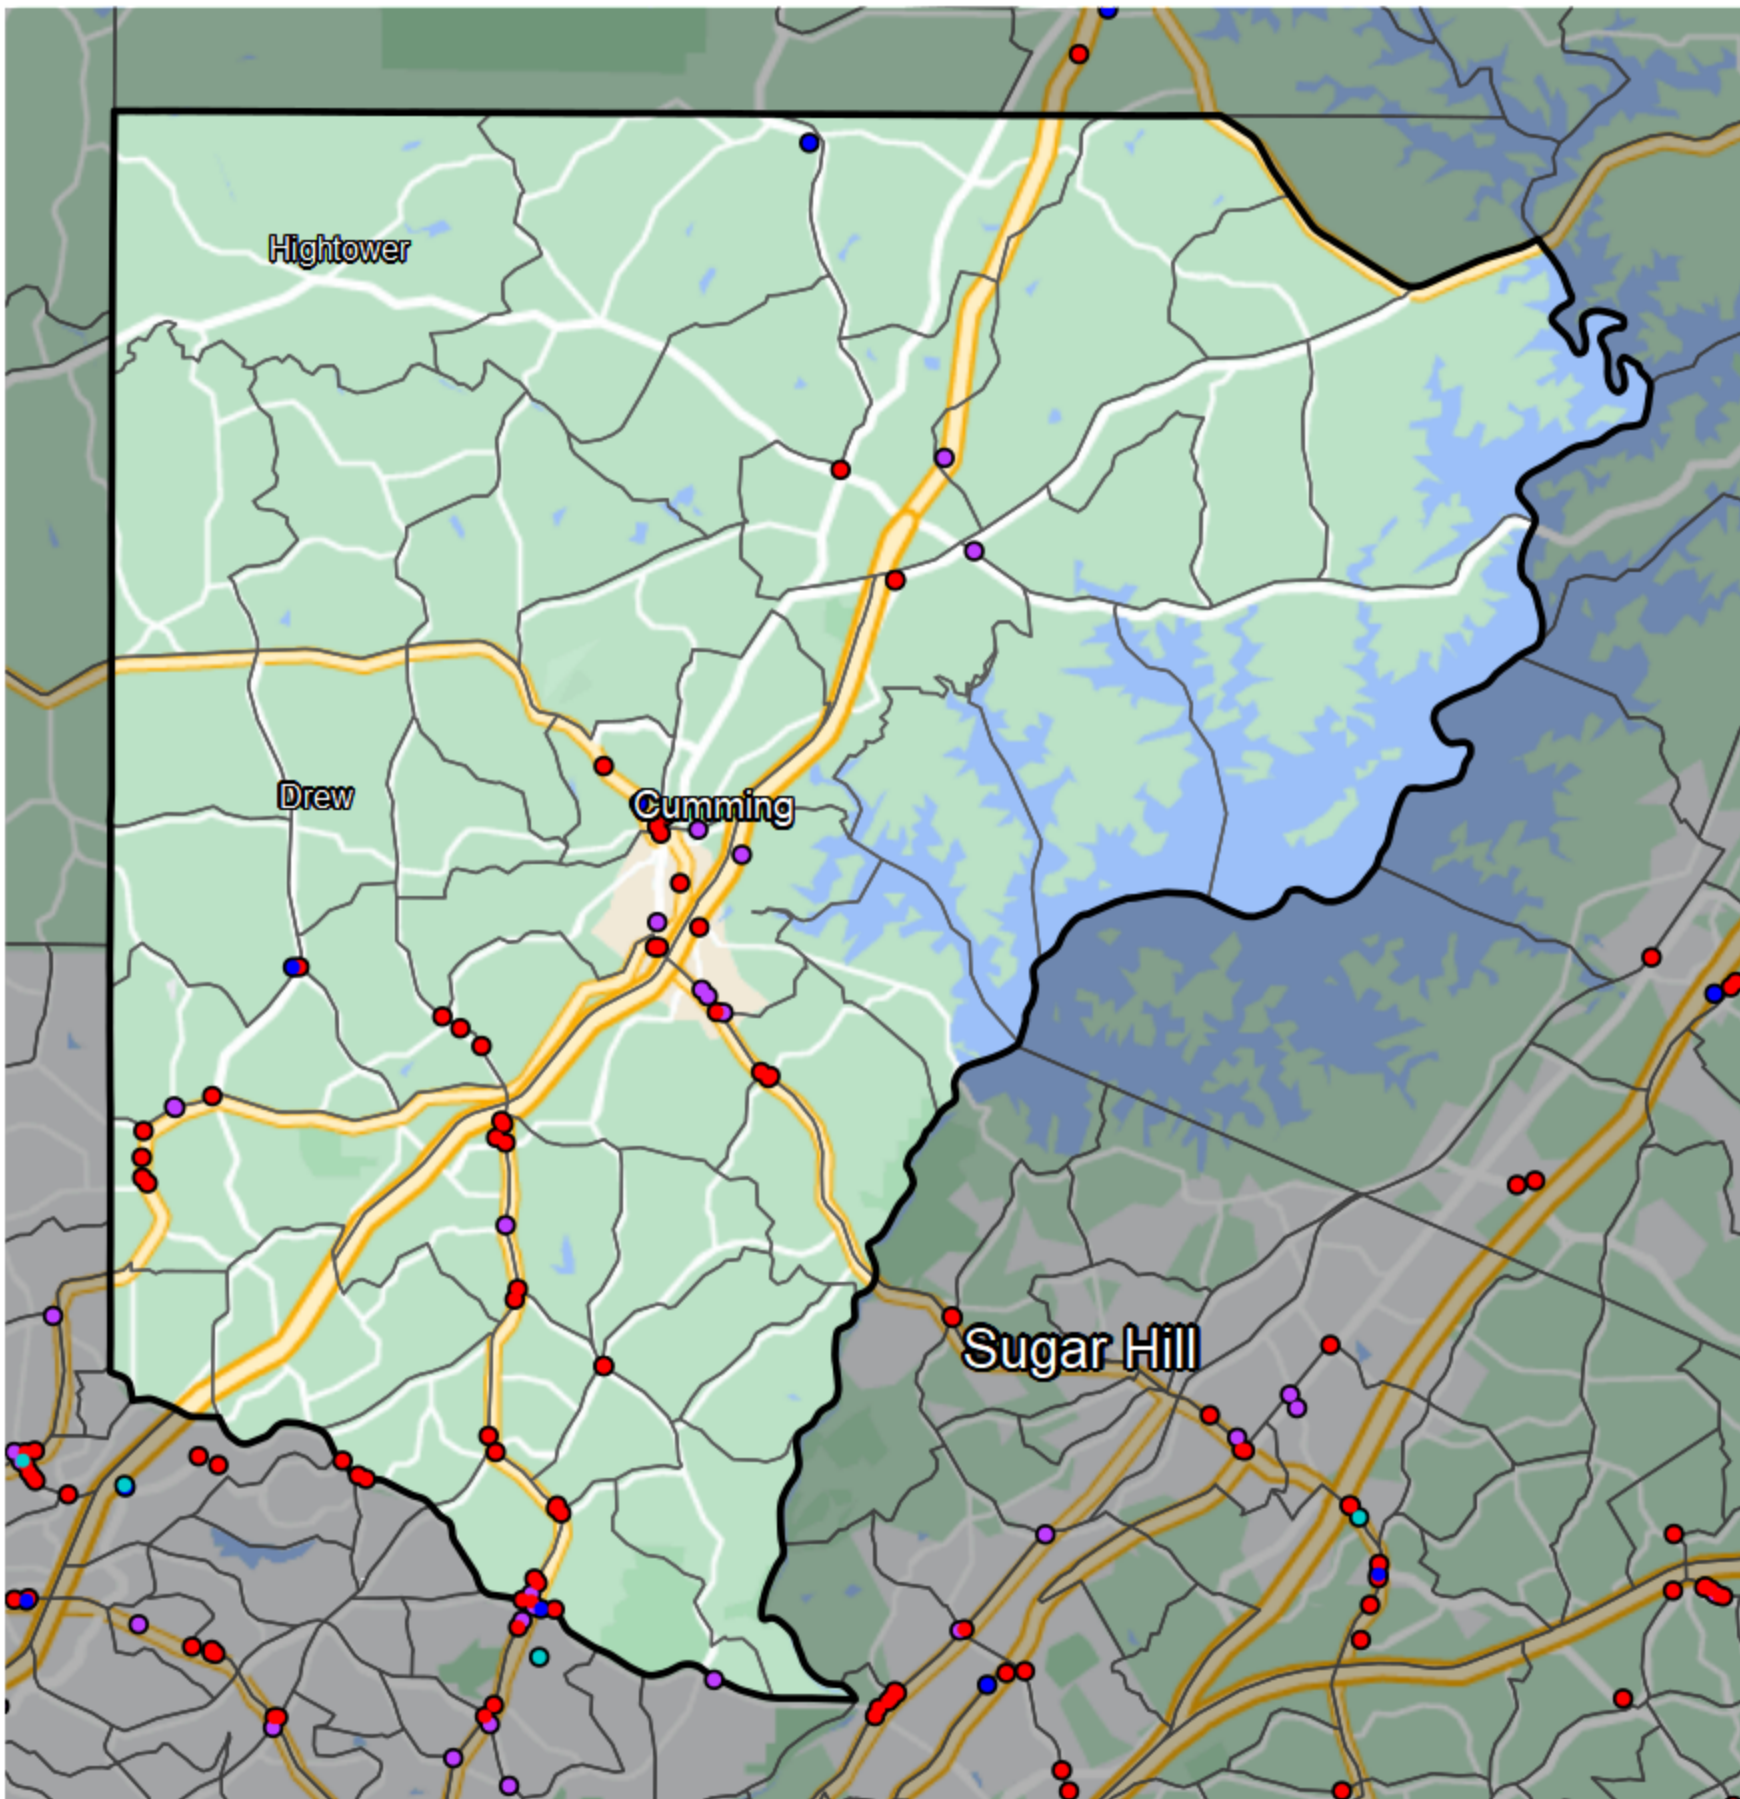

# Georgia - State Senate District 27

**Banking Desert**  
No Branches within 10 Miles of Population Center

**Financial Institutions**

- Bank: 12
- Bank, Out-of-State: 45
- Credit Union: 3
- Credit Union, Out-of-State: 0