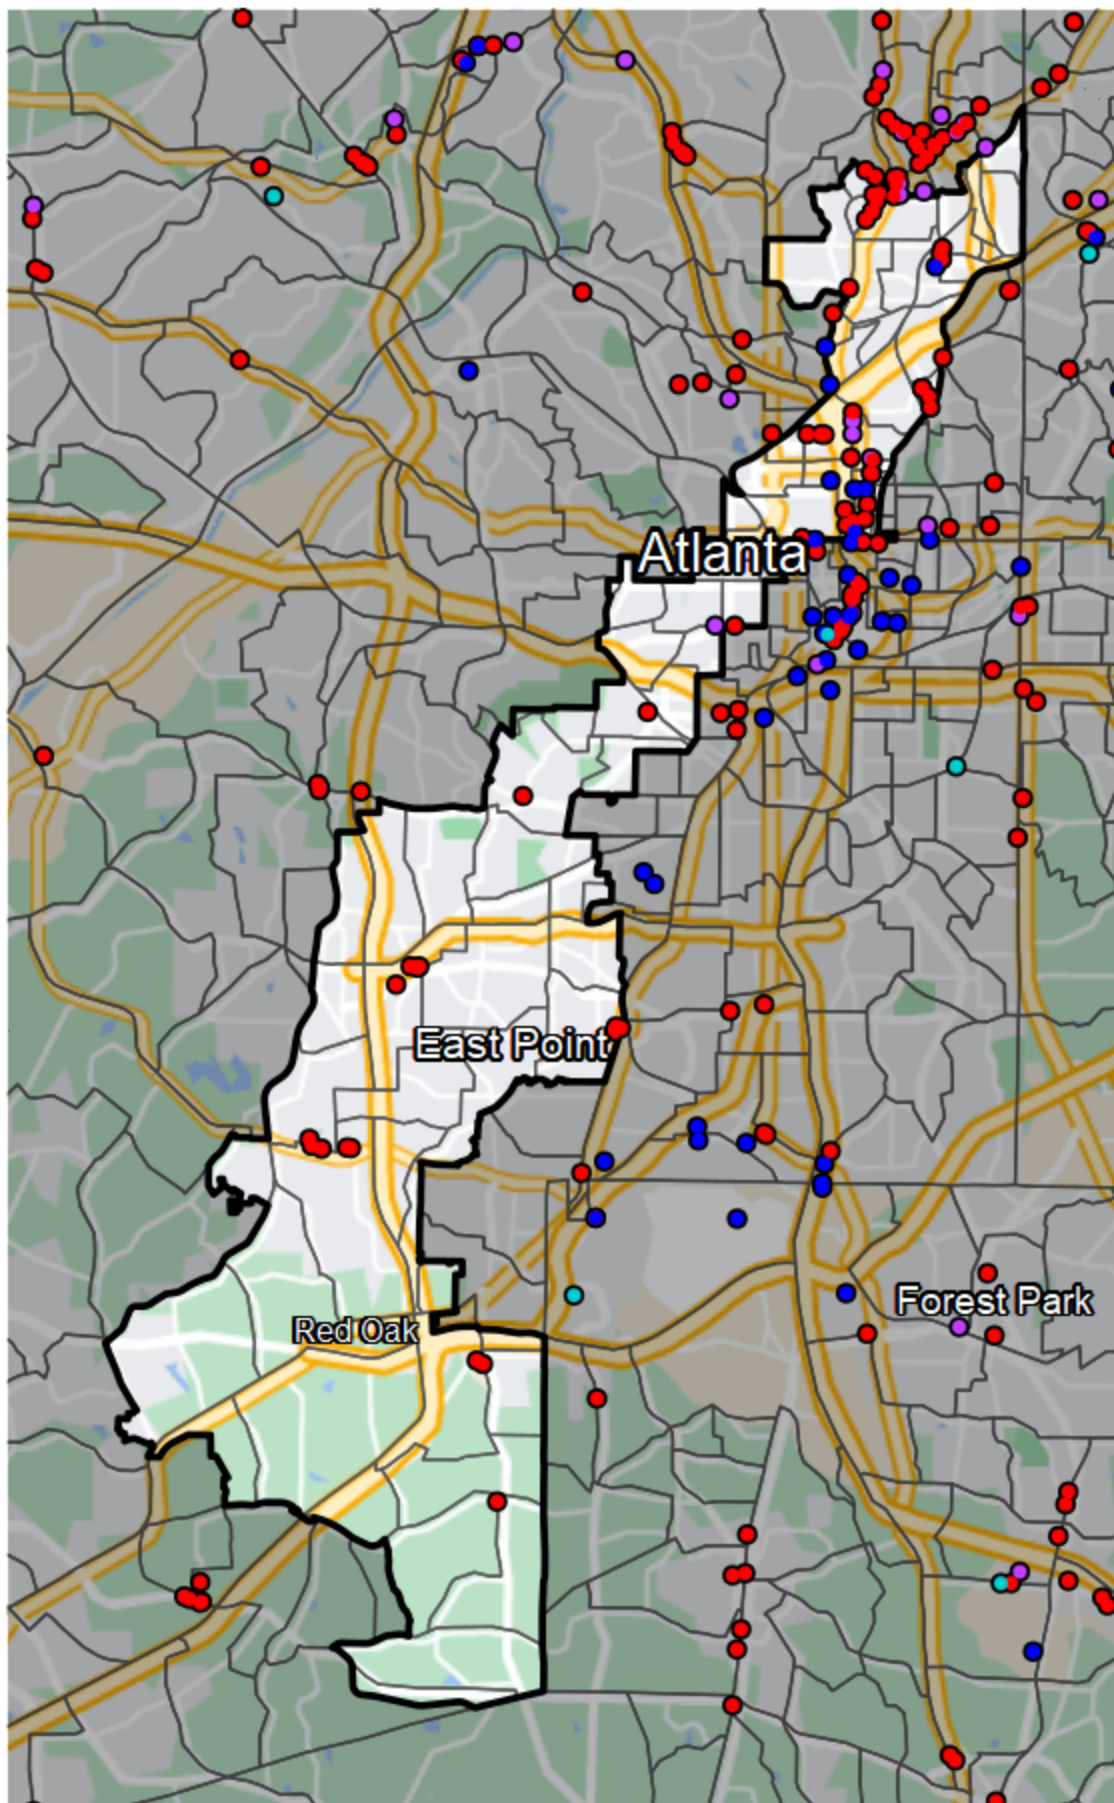

Georgia - State Senate District 39

Banking Desert

■ No Branches within 10 Miles of Population Center

Financial Institutions

- Bank: 5
- Bank, Out-of-State: 47
- Credit Union: 5
- Credit Union, Out-of-State: 0