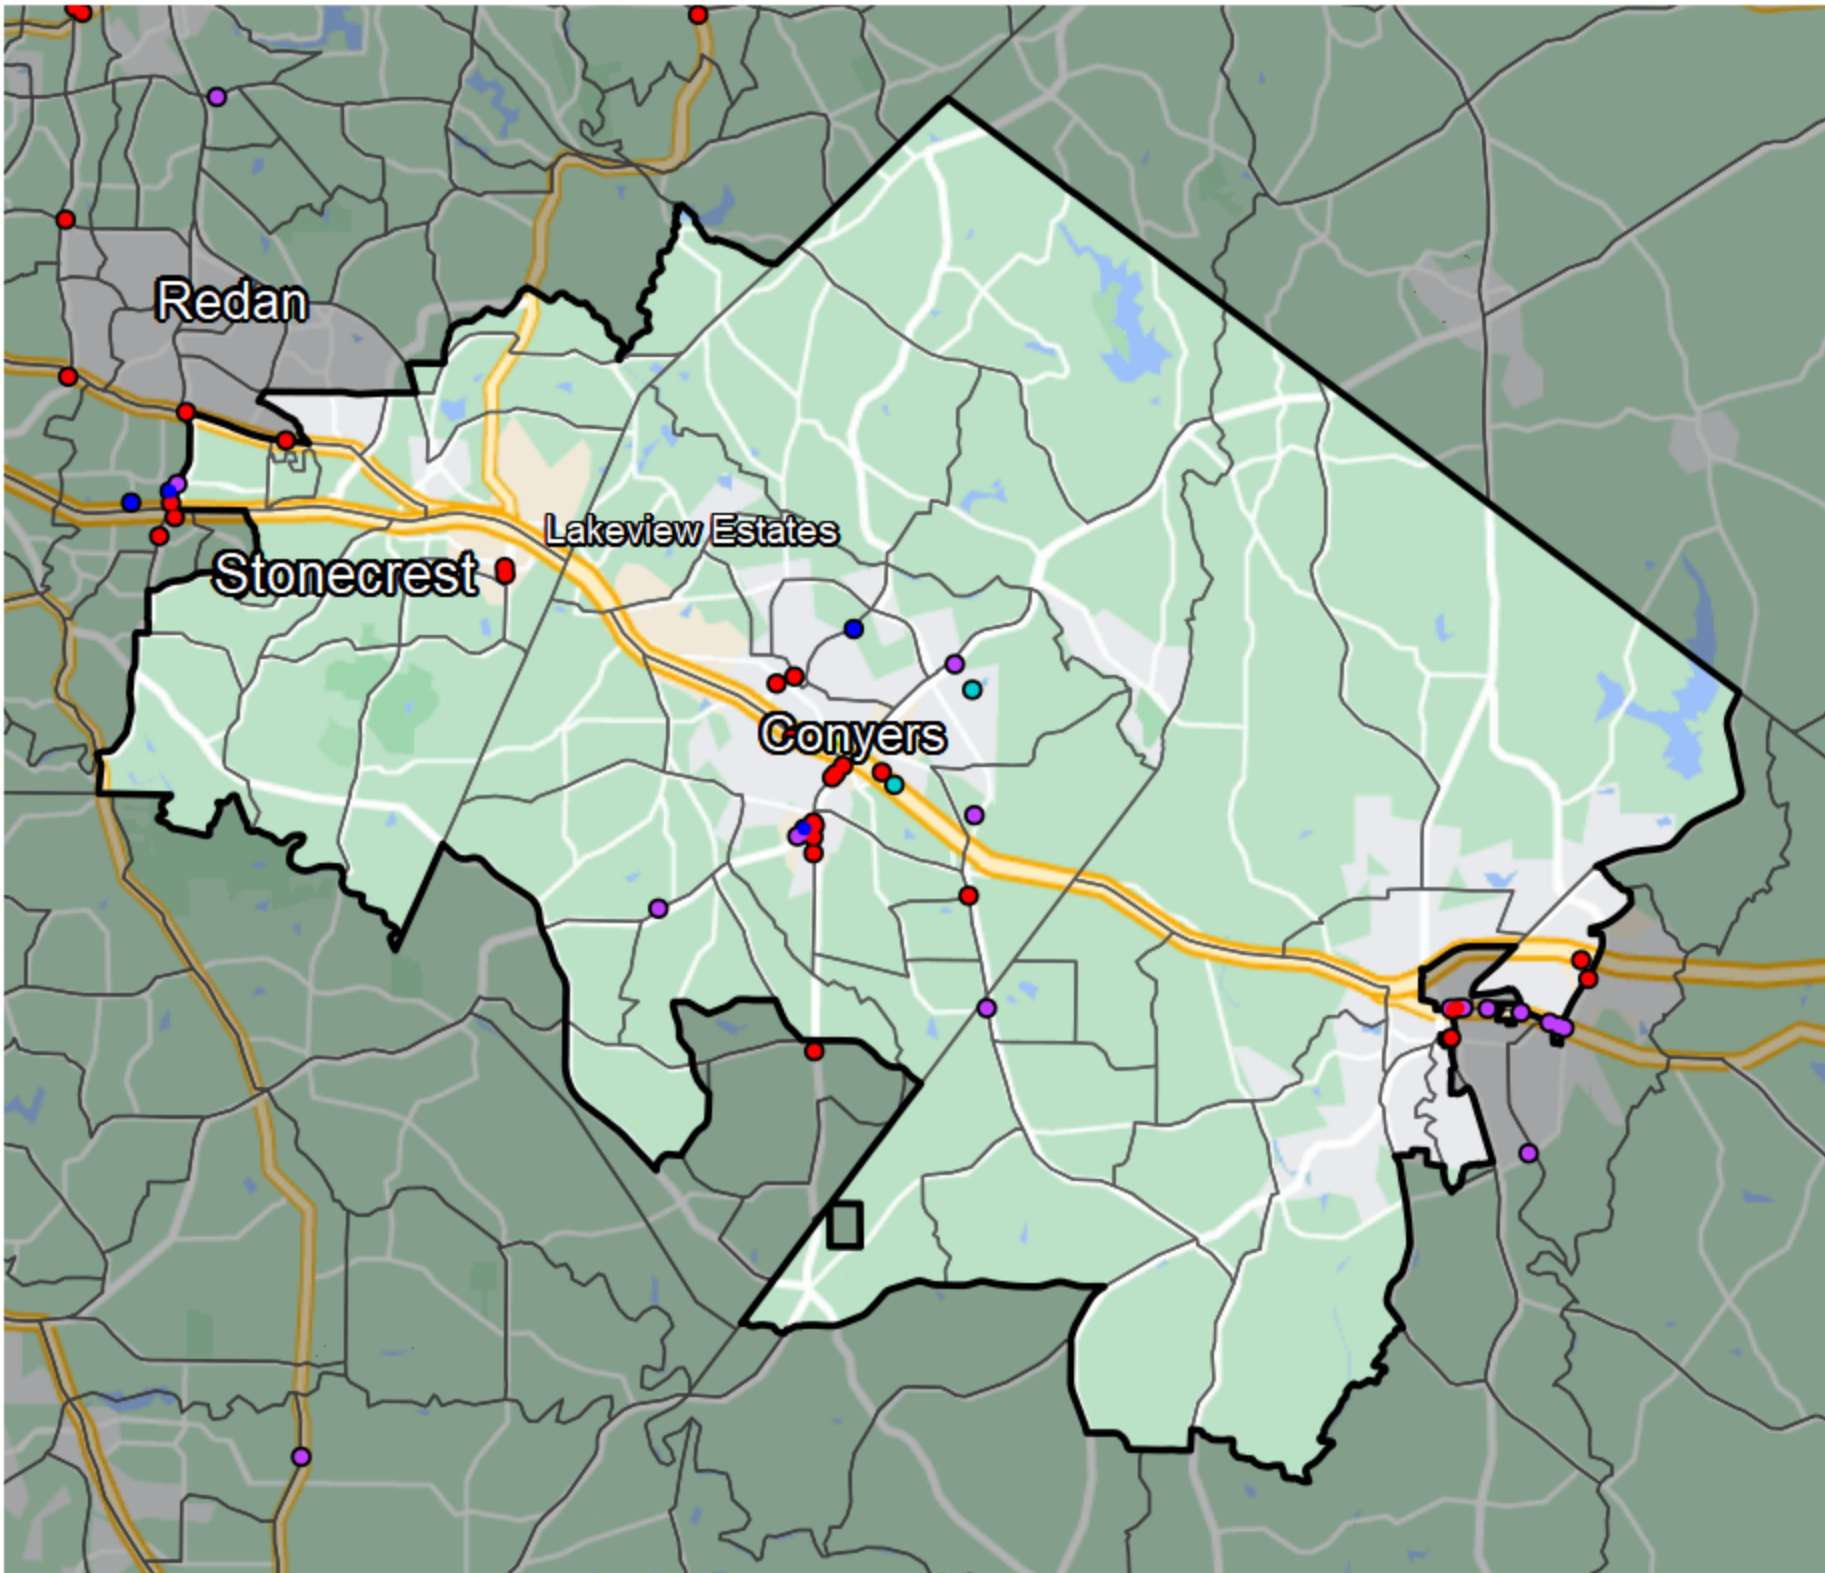

Georgia - State Senate District 43

Banking Desert

No Branches within 10 Miles of Population Center

Financial Institutions

- Bank: 7
- Bank, Out-of-State: 15
- Credit Union: 2
- Credit Union, Out-of-State: 2