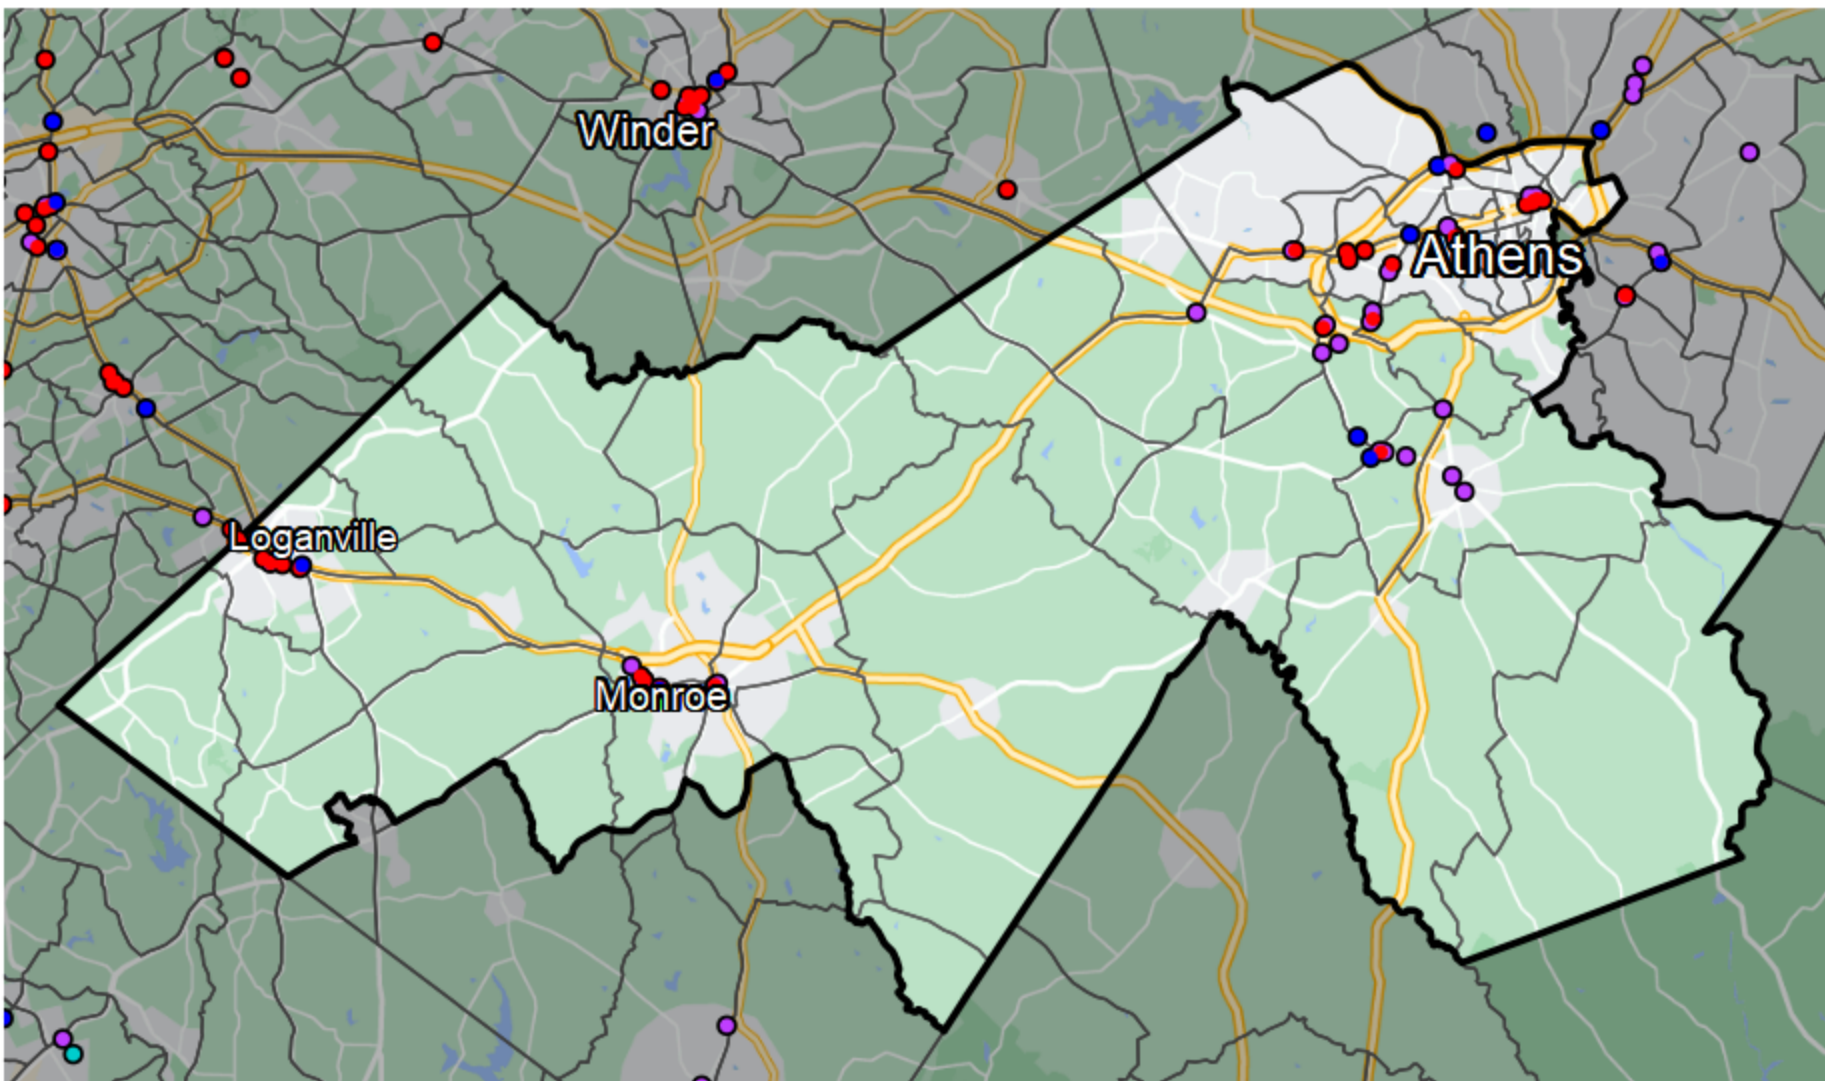

## Georgia - State Senate District 46

### Banking Desert

No Branches within 10 Miles of Population Center