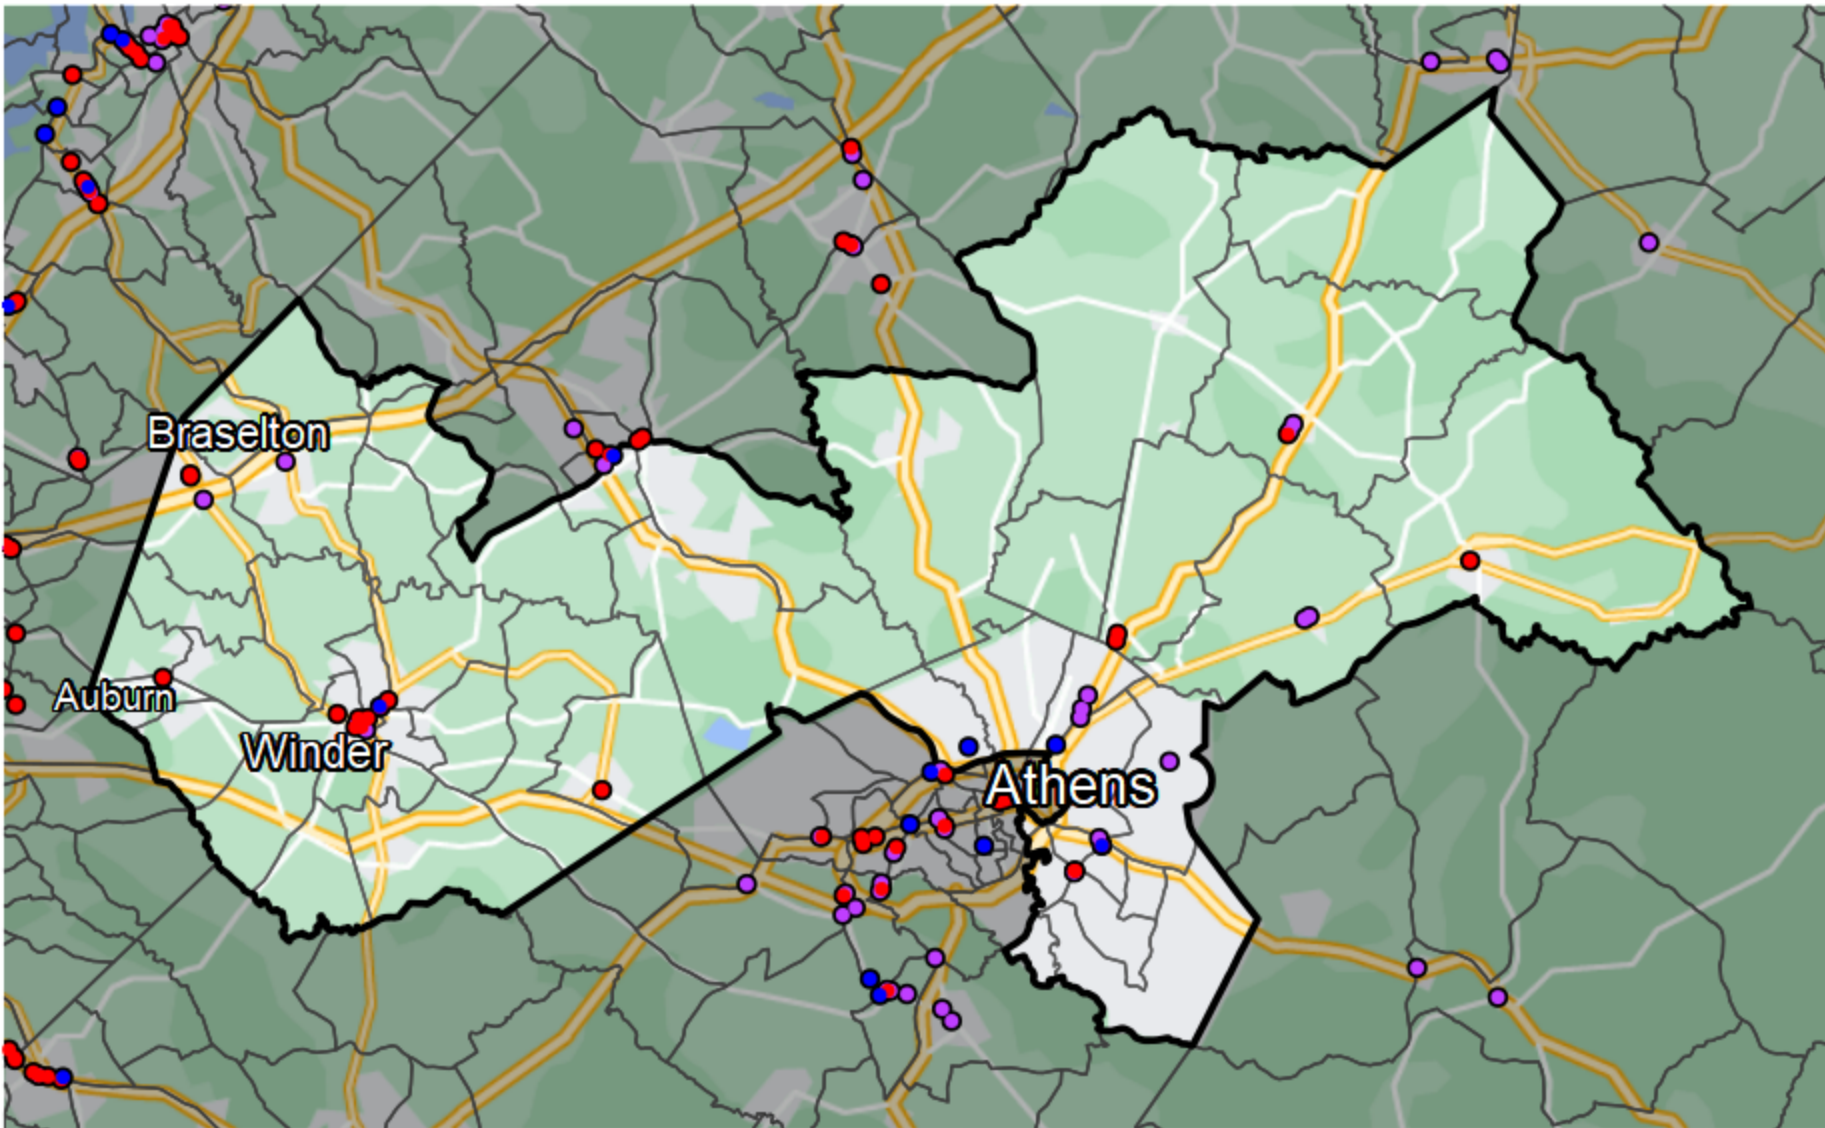

Georgia - State Senate District 47

Banking Desert
No Branches within 10 Miles of Population Center

Financial Institutions

- Bank: 14
- Bank, Out-of-State: 20
- Credit Union: 4
- Credit Union, Out-of-State: 0

Sources: NCUA, FDIC, UW-Madison Population Lab, CDFI, US Census, Google Maps, CUNA