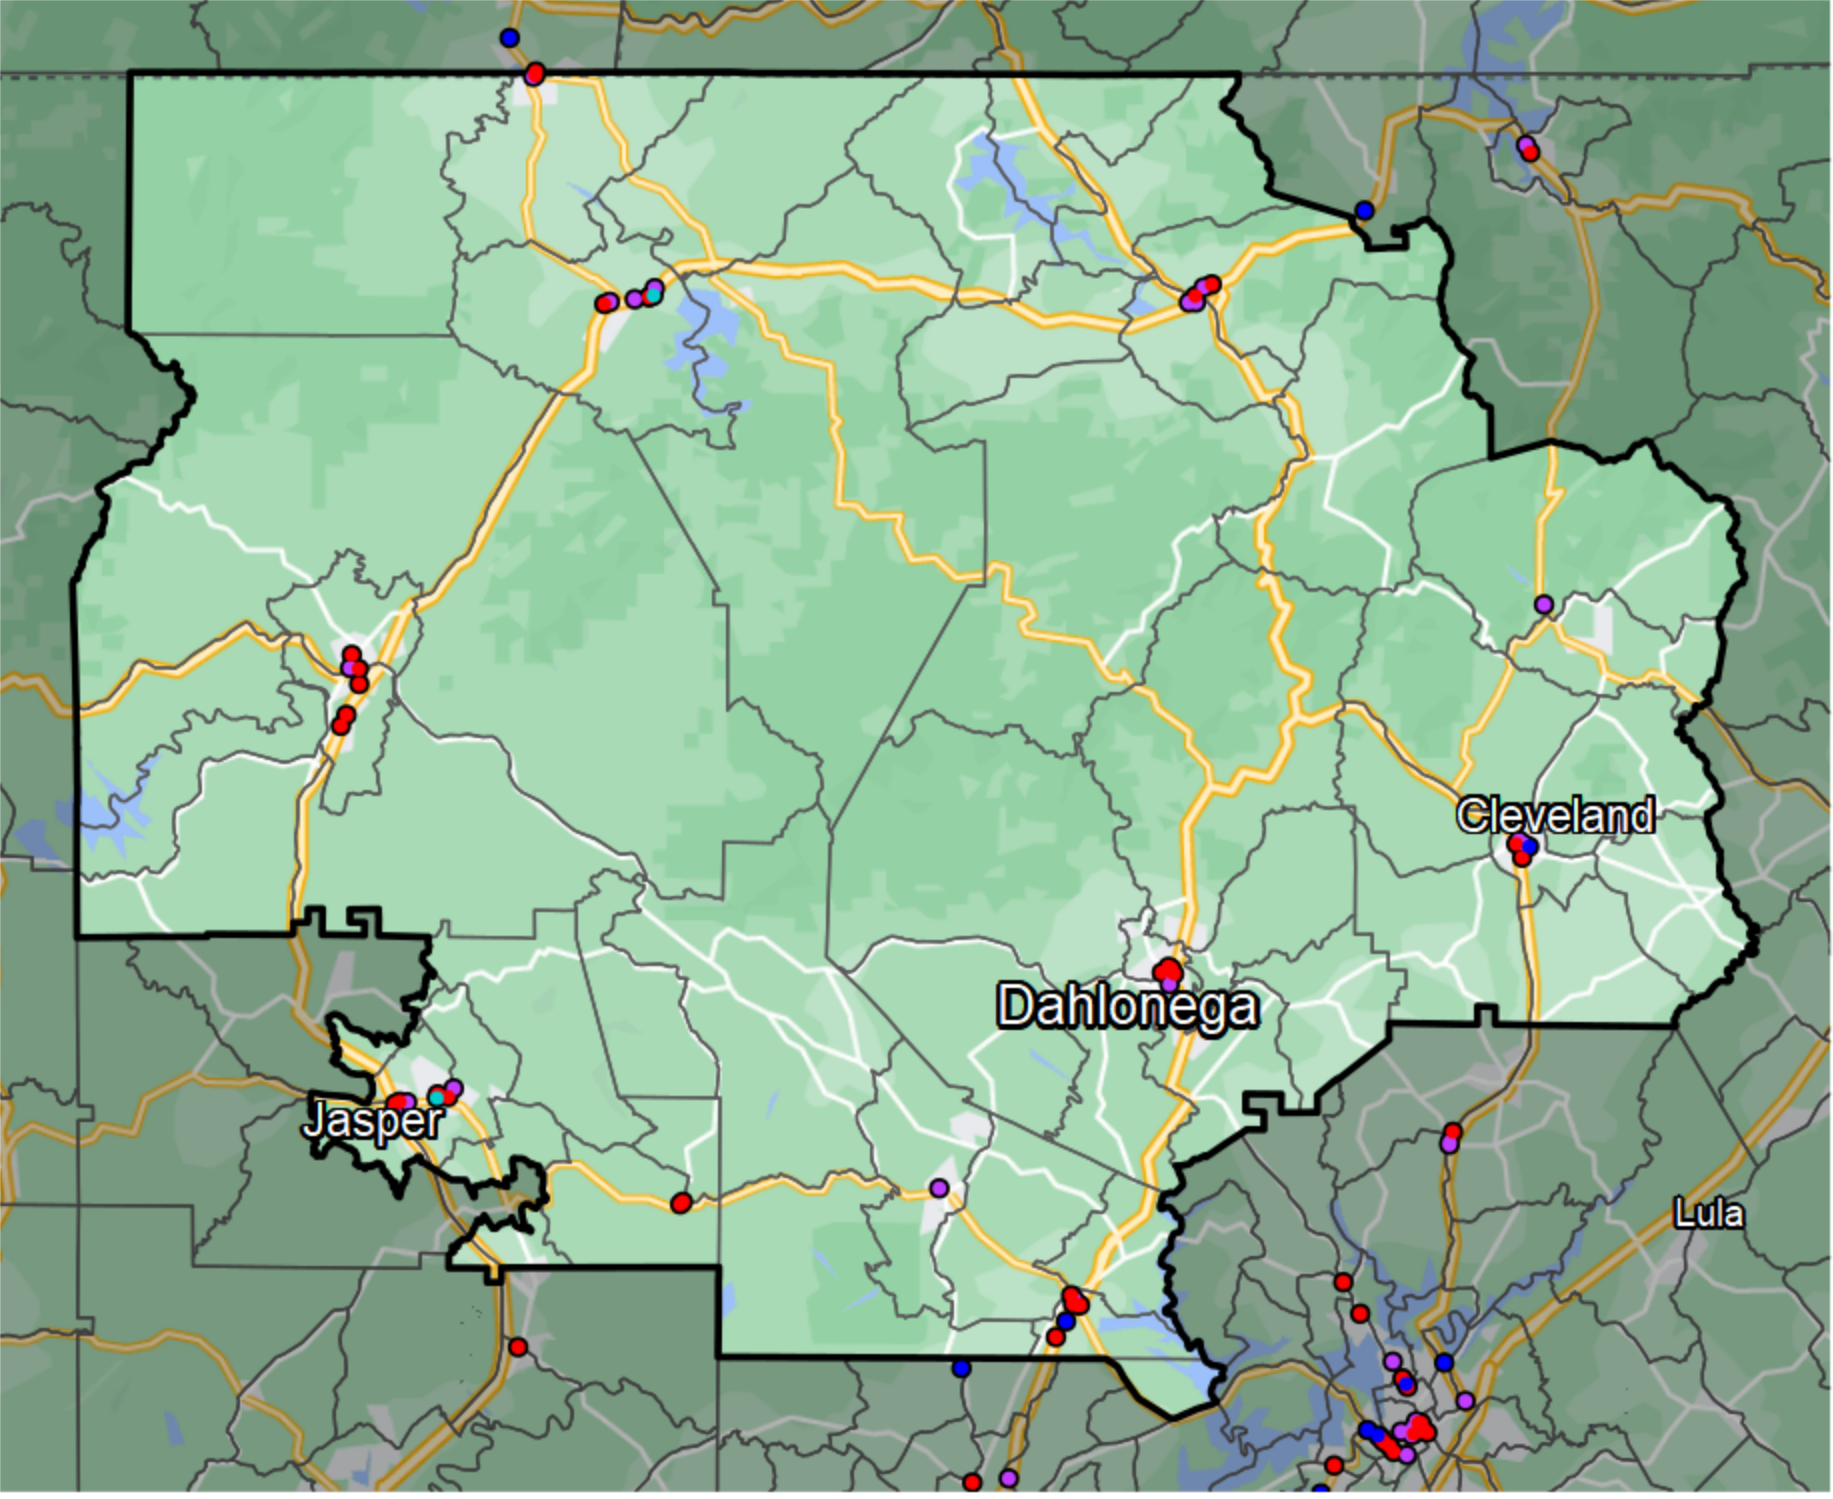

Georgia - State Senate District 51

- Banking Desert**
- No Branches within 10 Miles of Population Center
- Financial Institutions**
- Bank: 19
 - Bank, Out-of-State: 28
 - Credit Union: 2
 - Credit Union, Out-of-State: 2

Sources: NCUA, FDIC, UW-Madison Population Lab, CDFI, US Census, Google Maps, CUNA