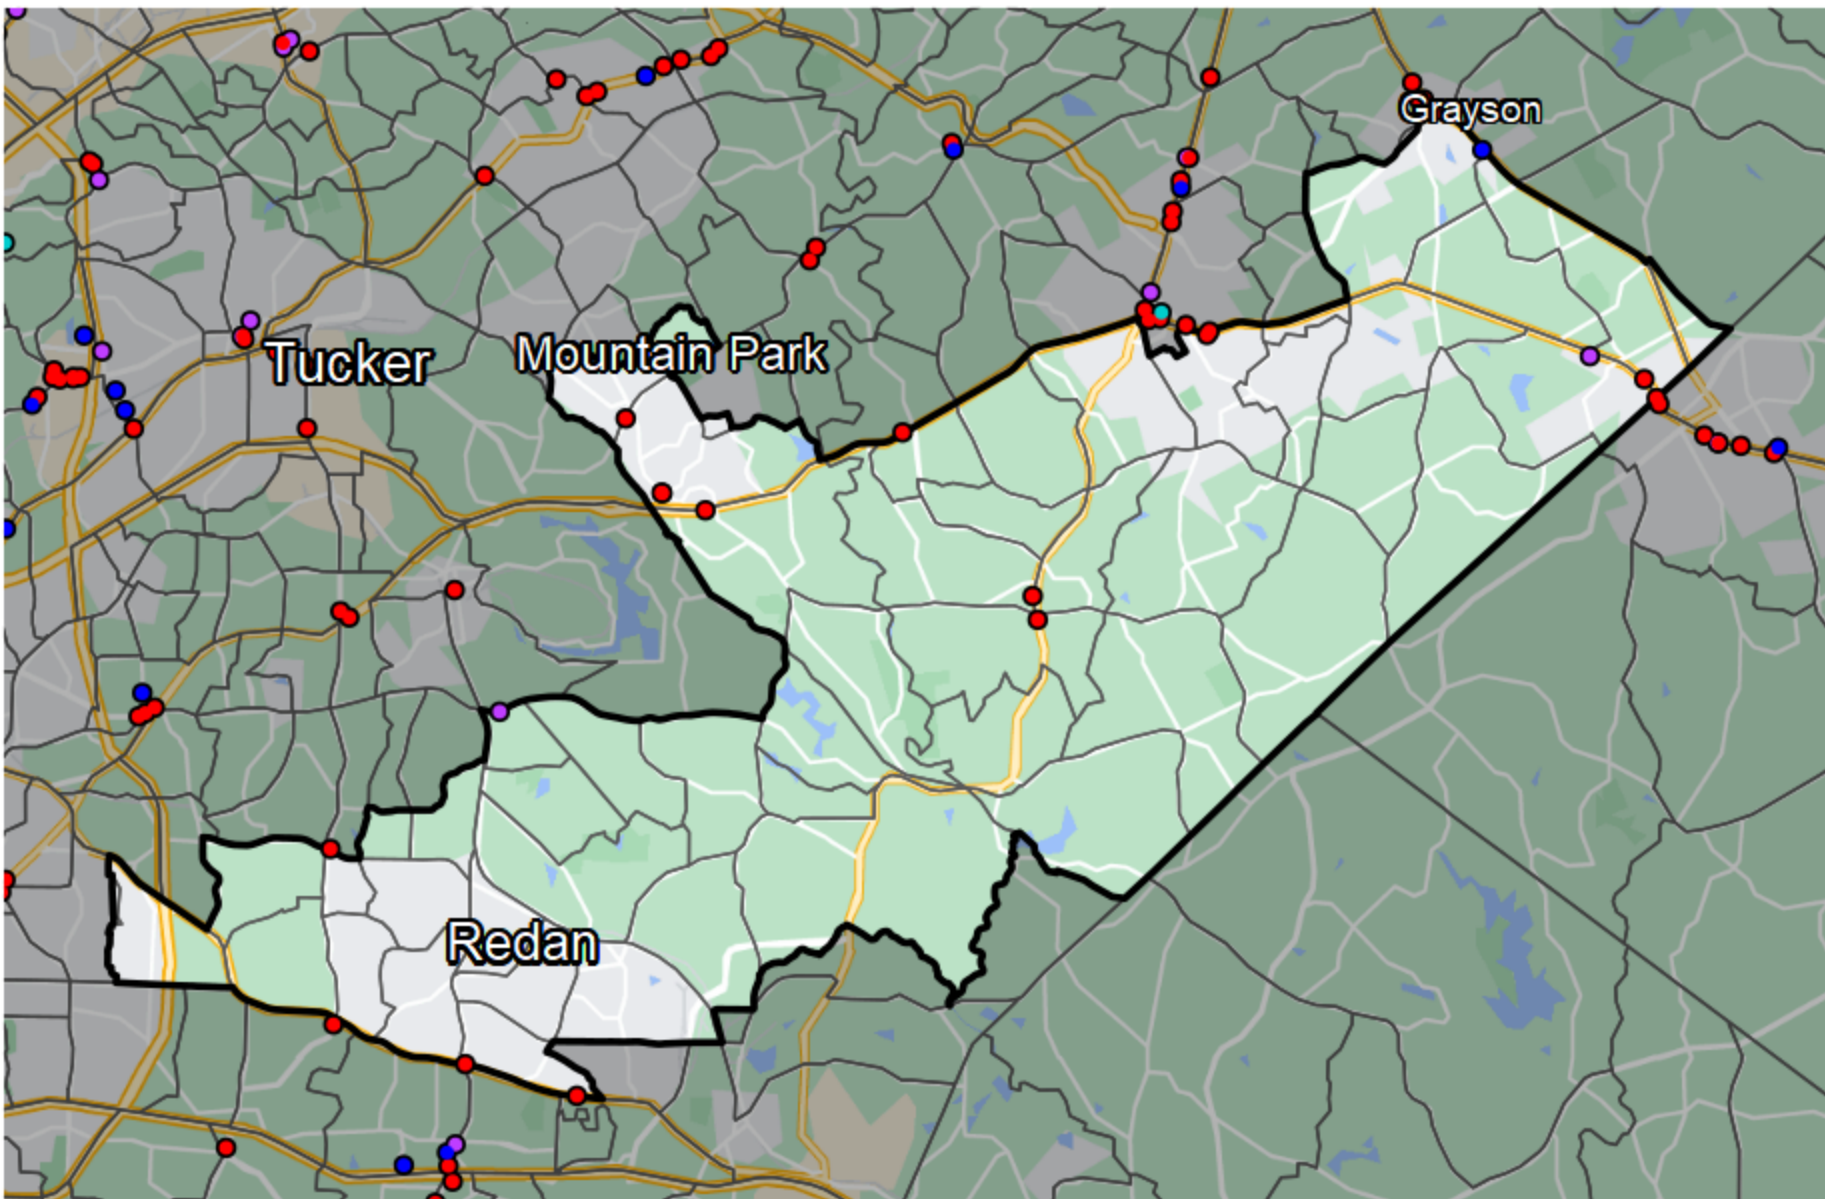

Georgia - State Senate District 55

Banking Desert

No Branches within 10 Miles of Population Center

Financial Institutions

- Bank: 2
- Bank, Out-of-State: 12
- Credit Union: 1
- Credit Union, Out-of-State: 0