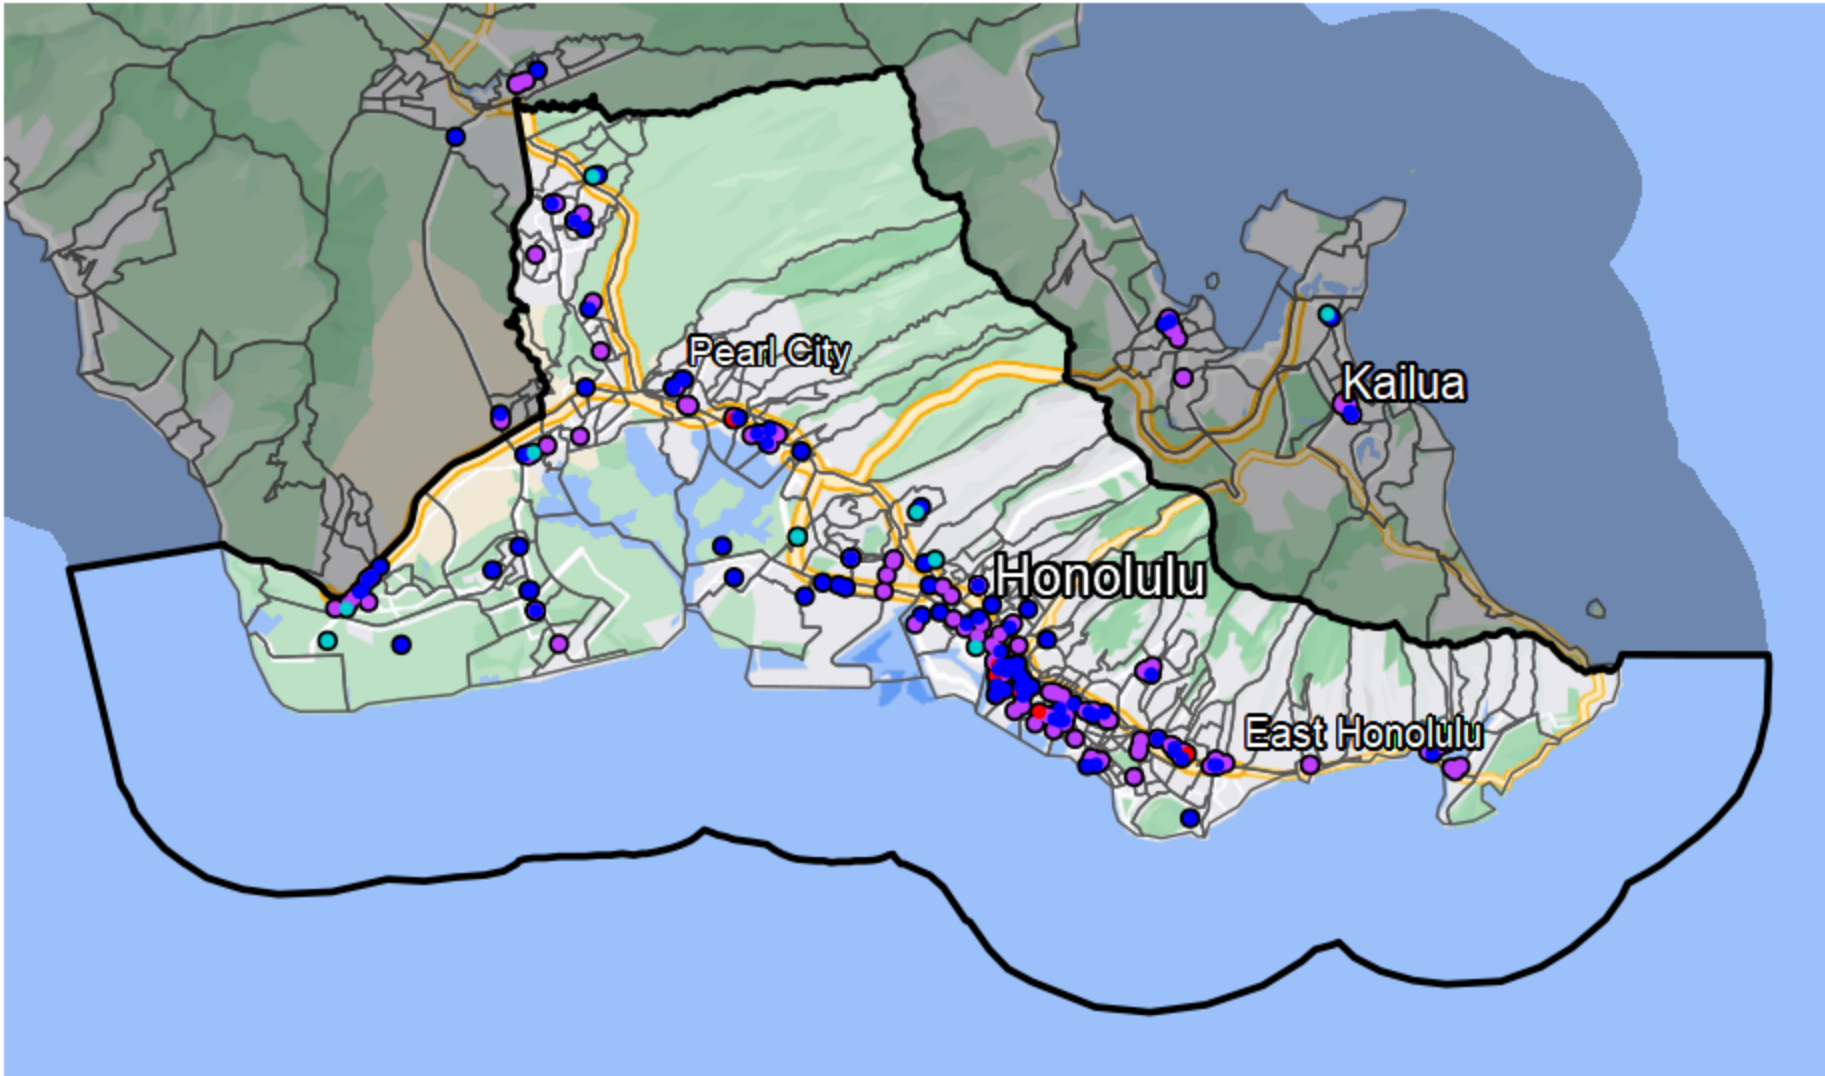

## Hawaii - Congressional District 1

**Banking Desert**  
No Branches within 10 Miles of Population Center

**Financial Institutions**

- Bank: 138
- Bank, Out-of-State: 7
- Credit Union: 82
- Credit Union, Out-of-State: 9

Sources: NCUA, FDIC, UW-Madison Population Lab, CDFI, US Census, Google Maps, CUNA