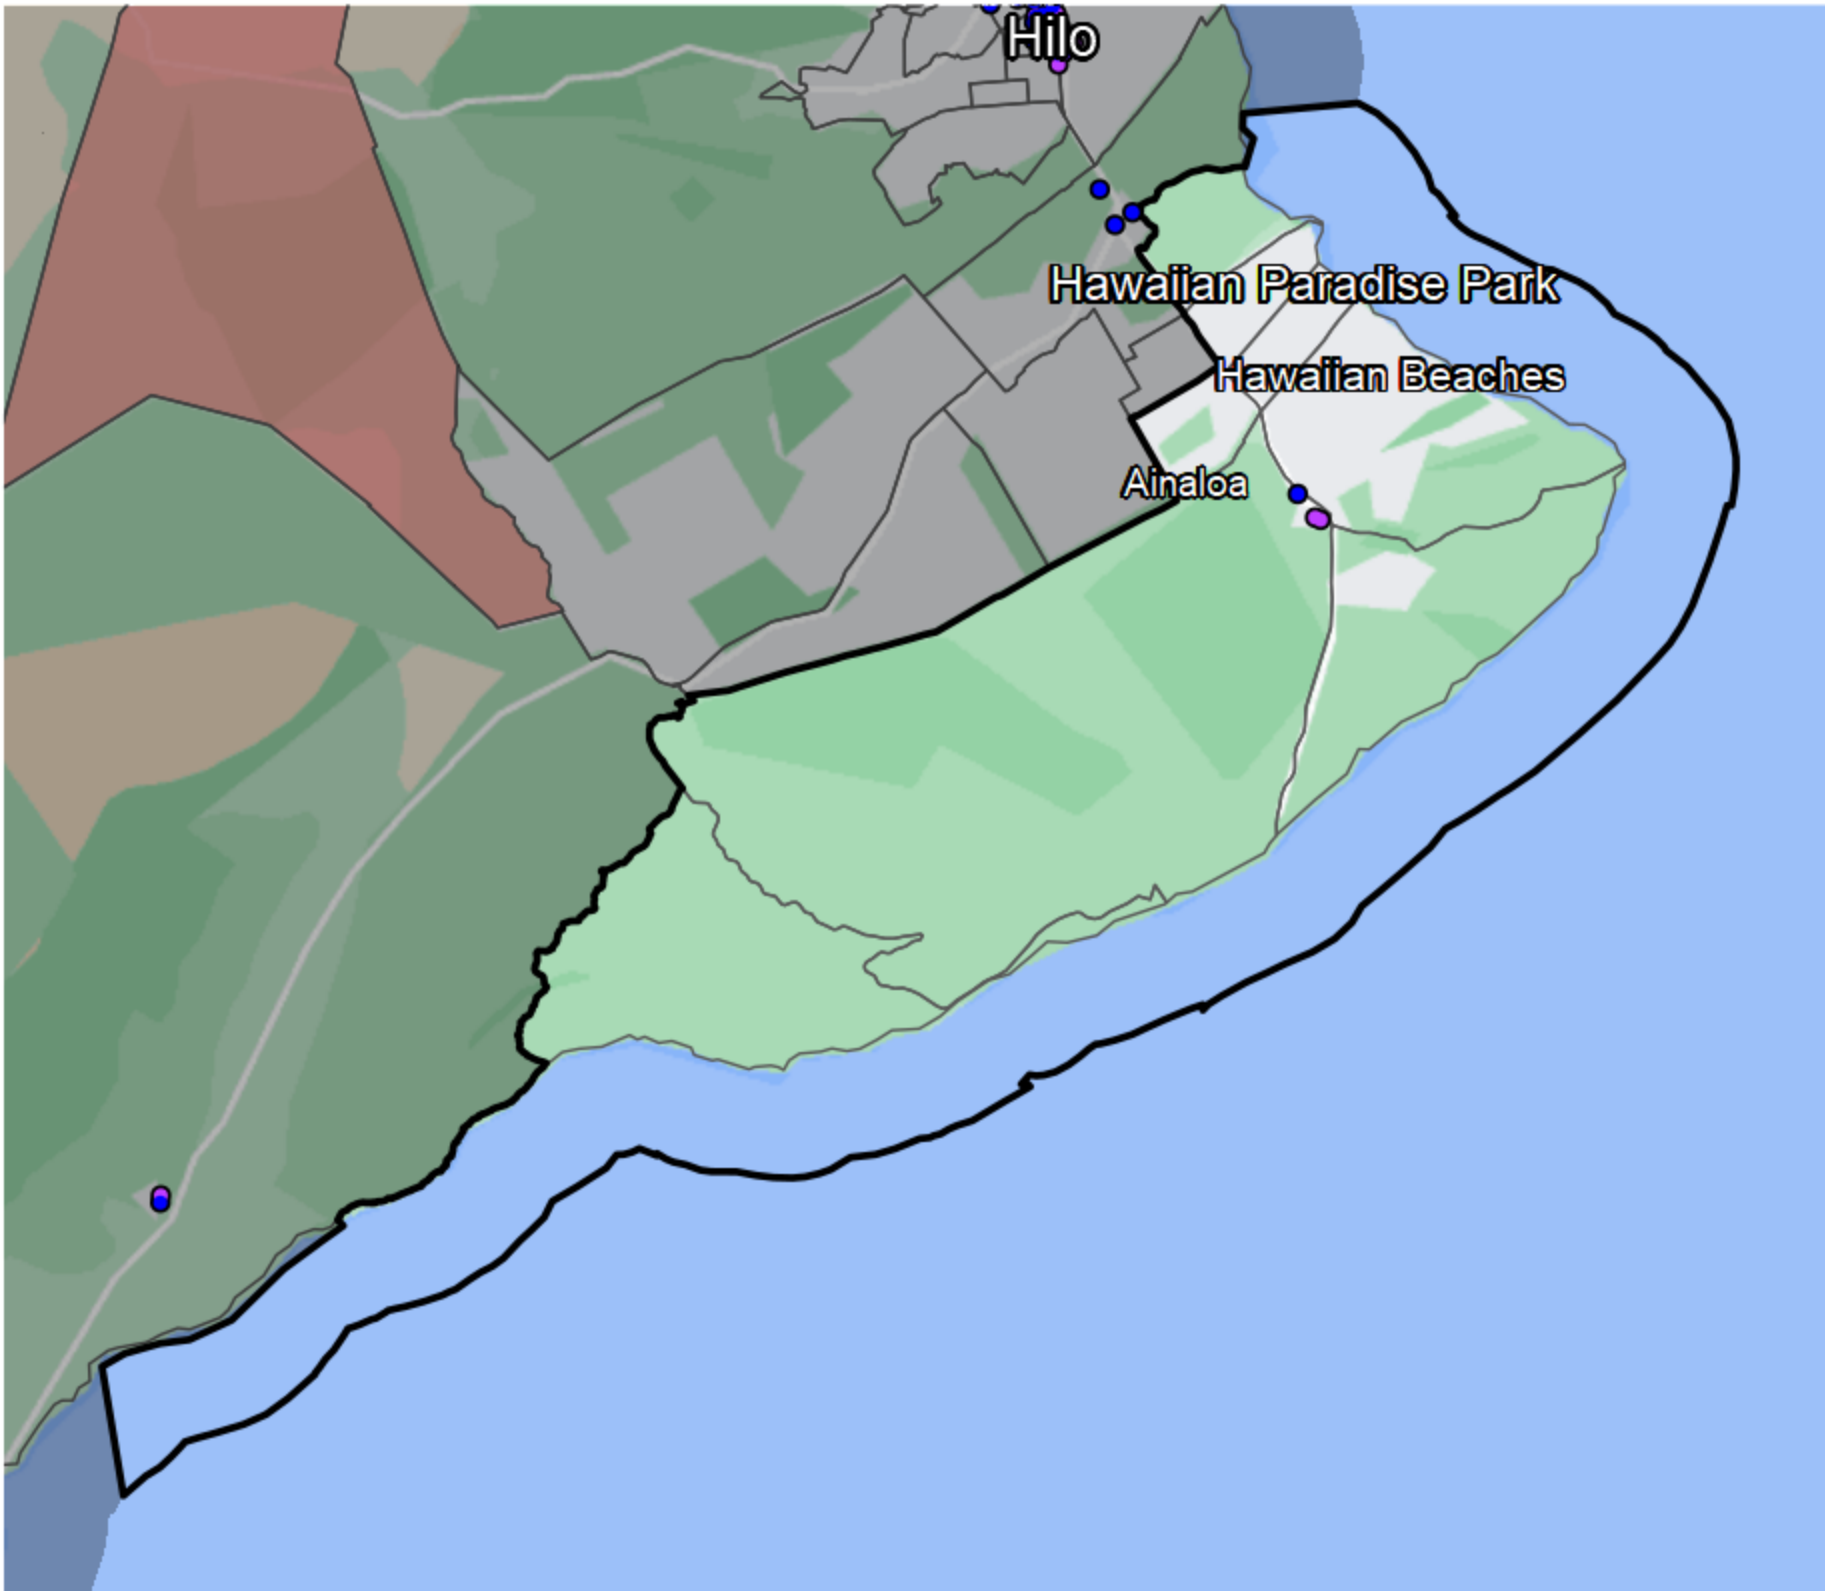

## Hawaii - State House District 4

### Banking Desert

No Branches within 10 Miles of Population Center