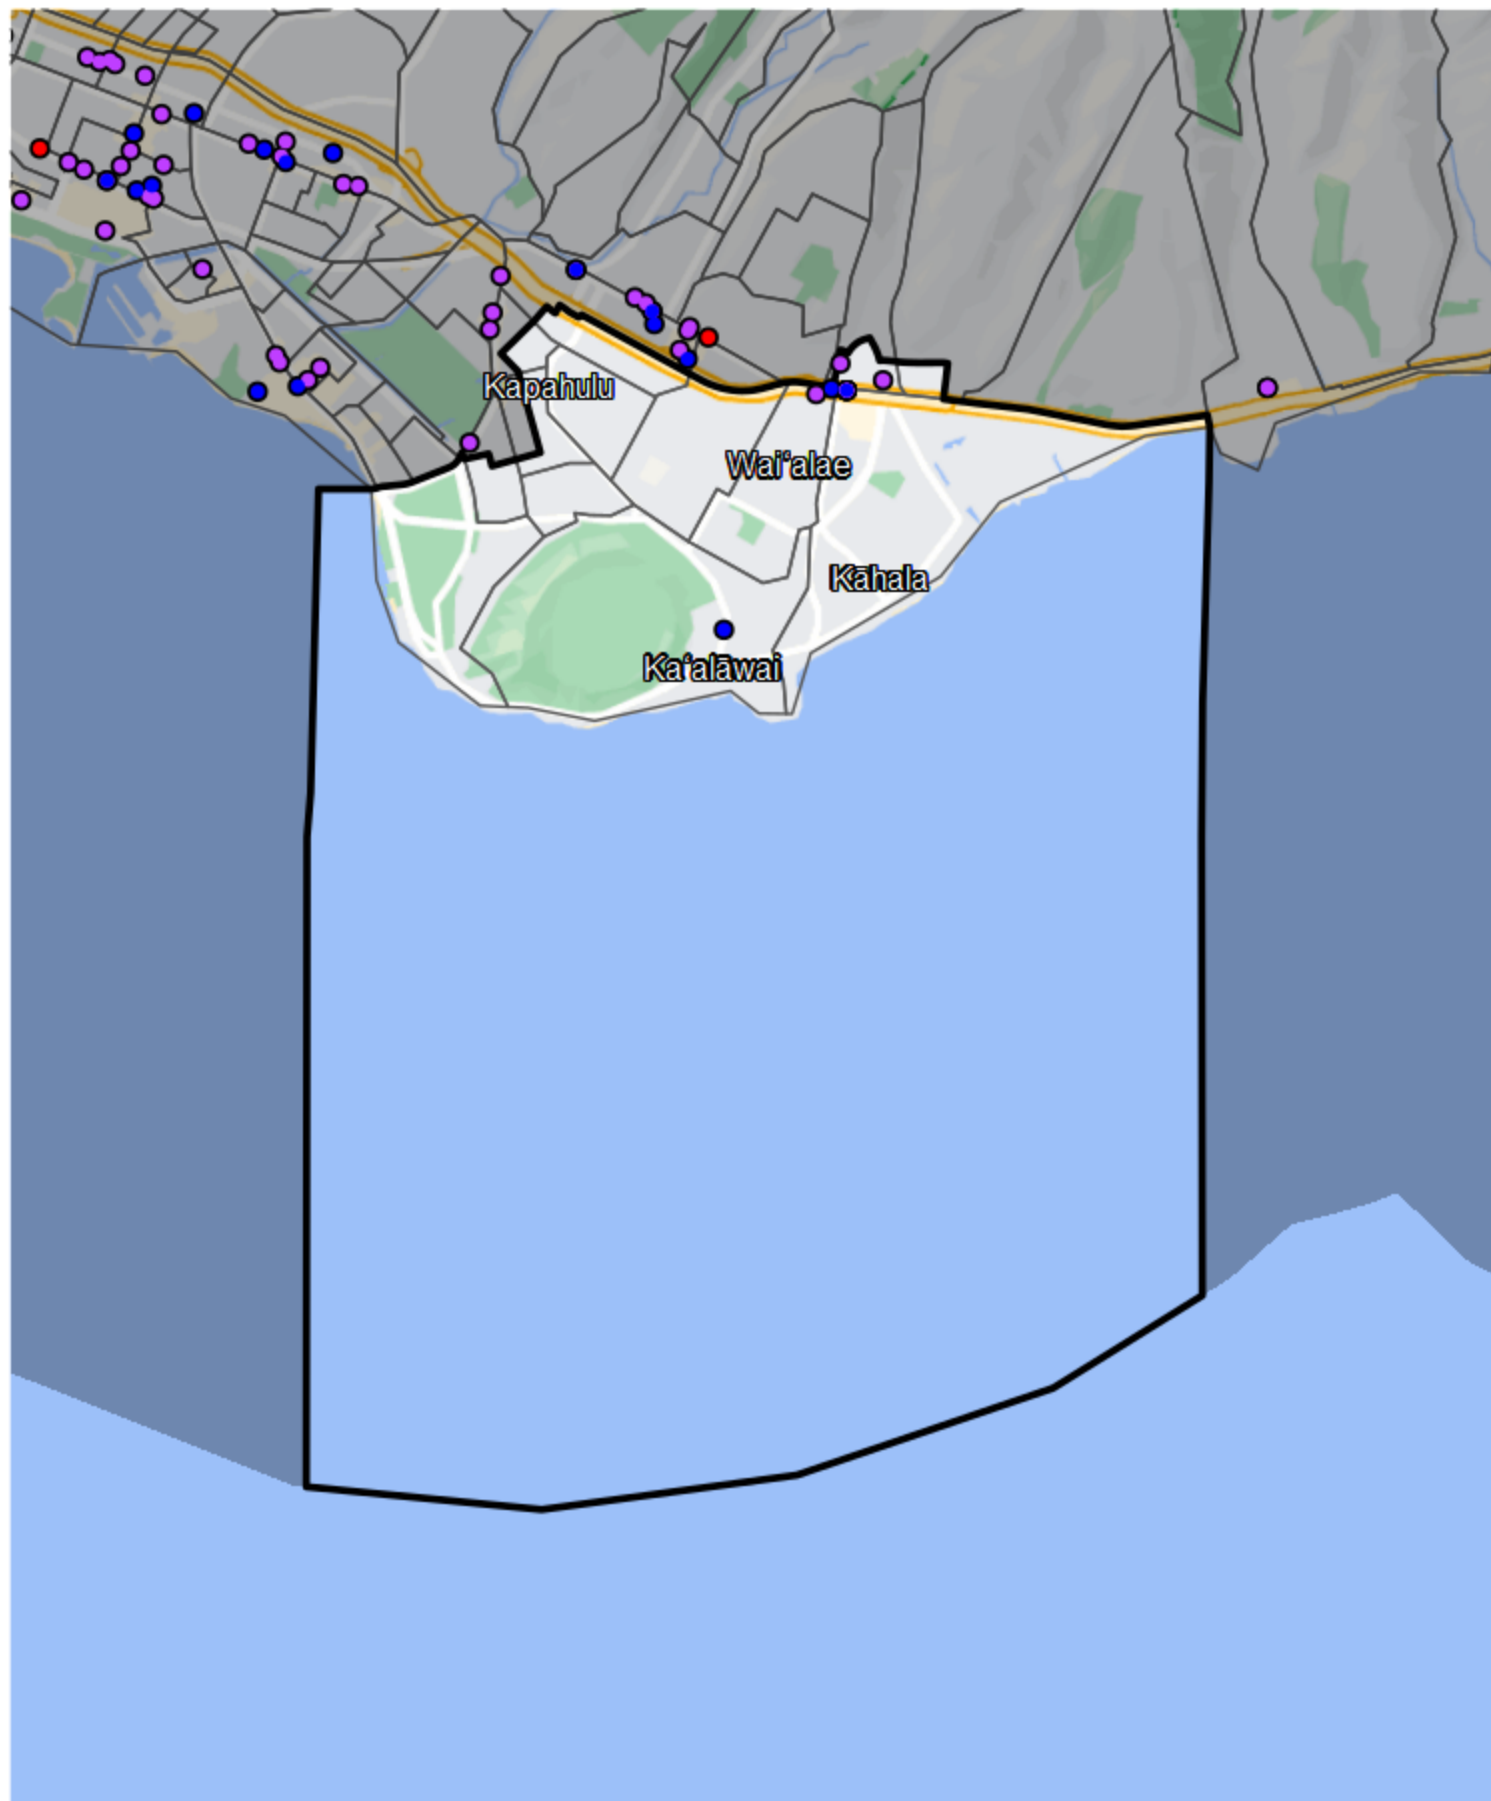

Hawaii - State House District 19

- Banking Desert**
- No Branches within 10 Miles of Population Center
- Financial Institutions**
- Bank: 8
 - Bank, Out-of-State: 0
 - Credit Union: 3
 - Credit Union, Out-of-State: 0

Sources: NCUA, FDIC, UW-Madison Population Lab, CDFI, US Census, Google Maps, CUNA