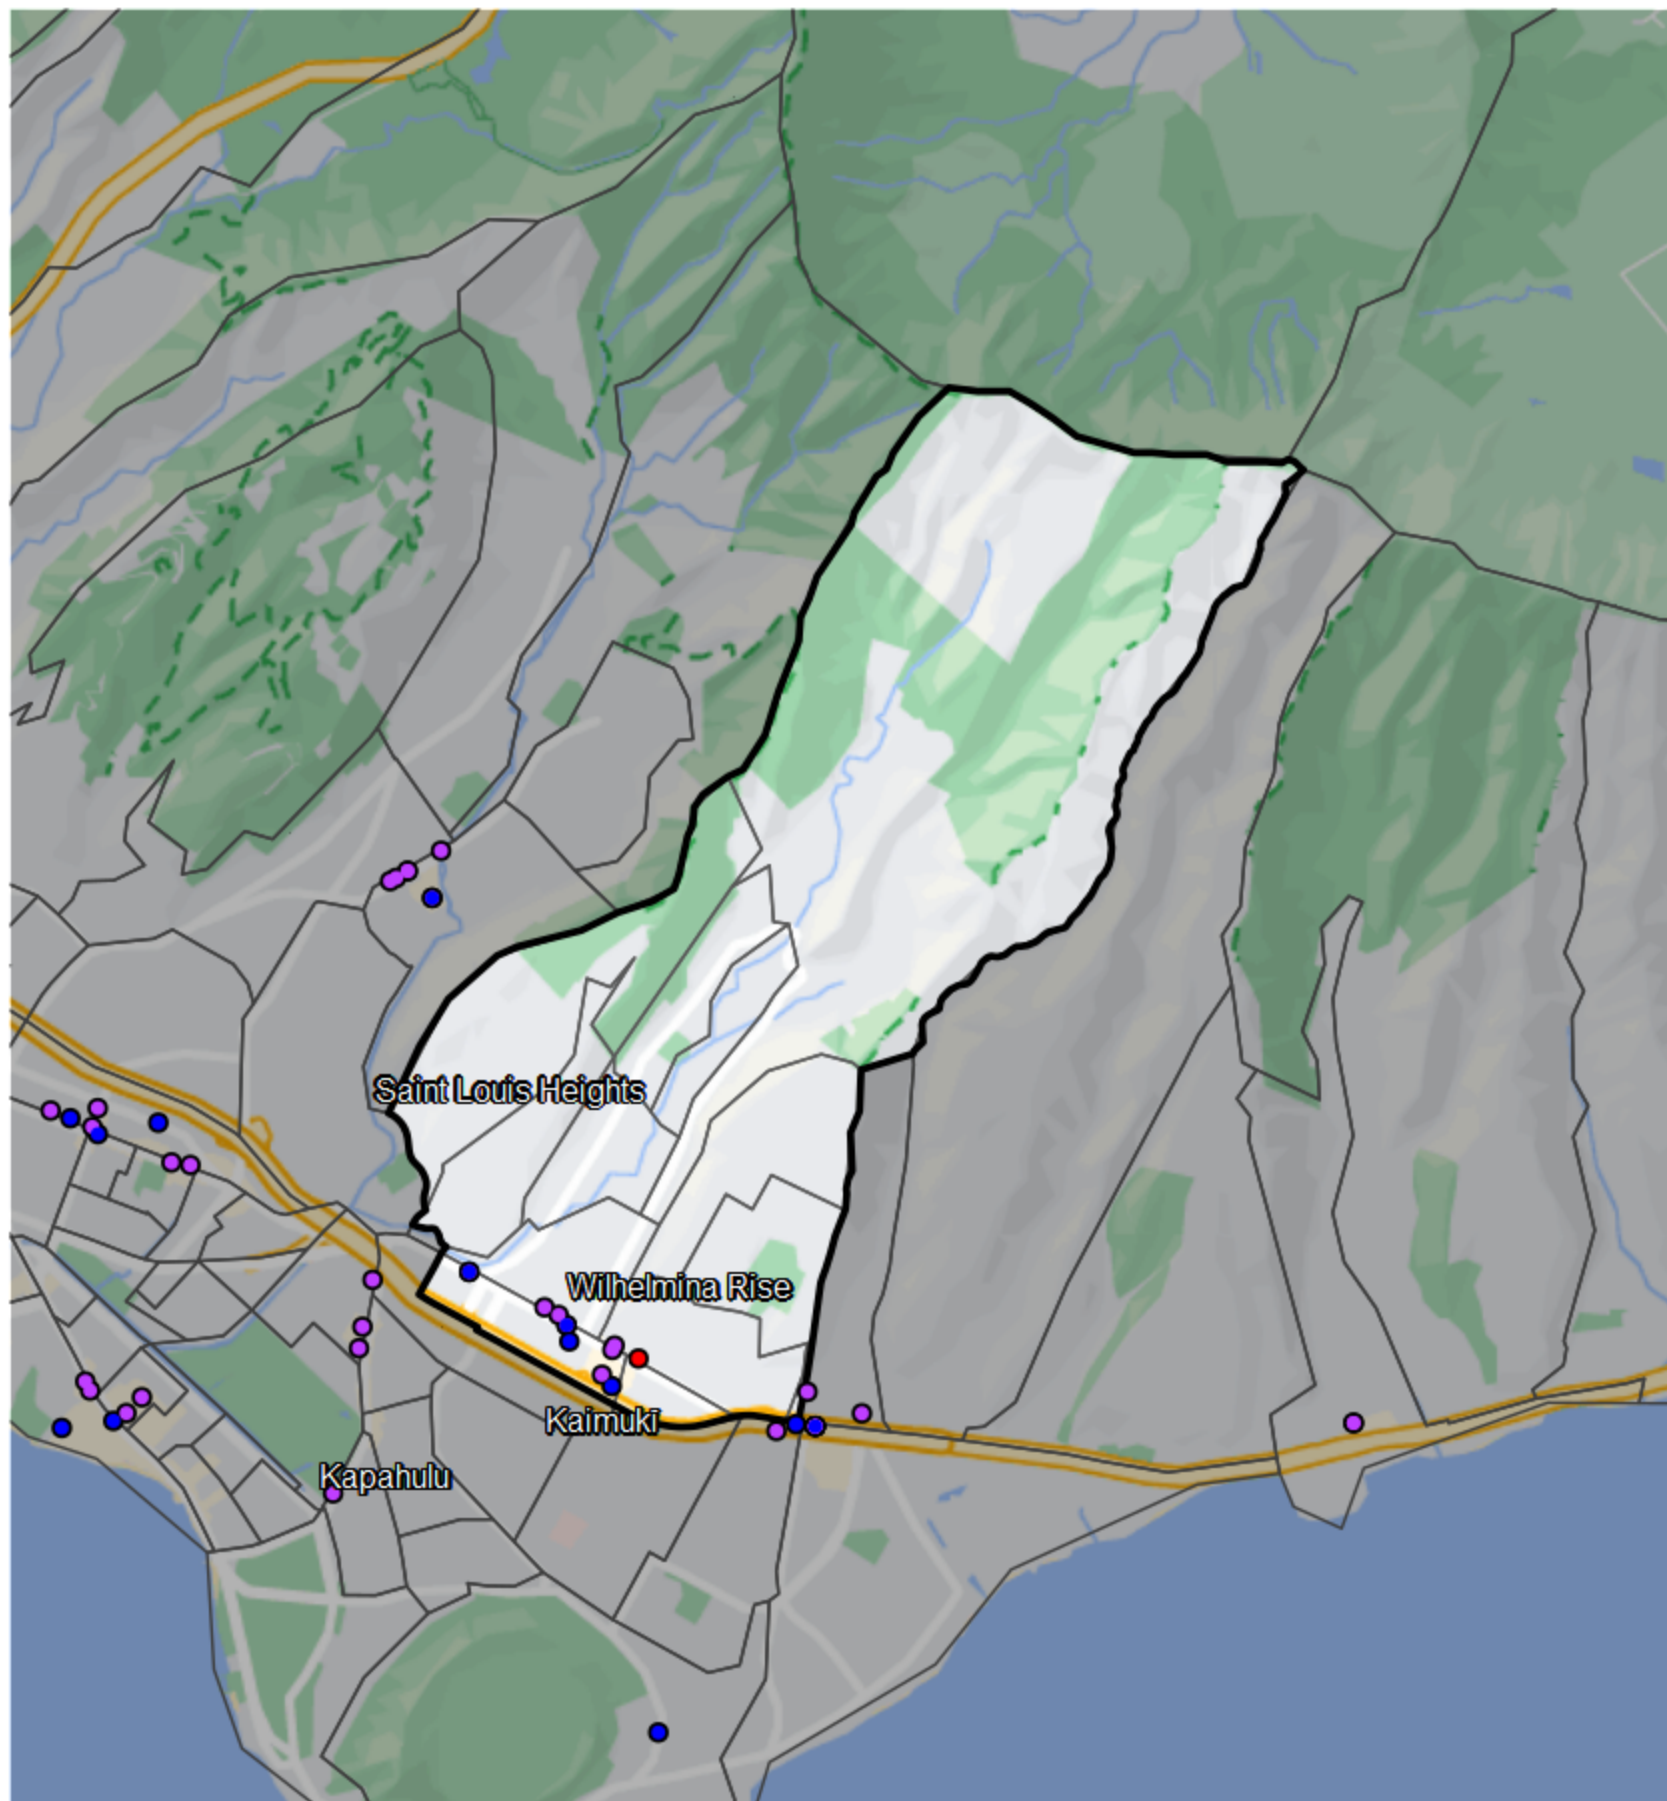

Hawaii - State House District 20

Banking Desert

■ No Branches within 10 Miles of Population Center

Financial Institutions

- Bank: 7
- Bank, Out-of-State: 1
- Credit Union: 4
- Credit Union, Out-of-State: 0