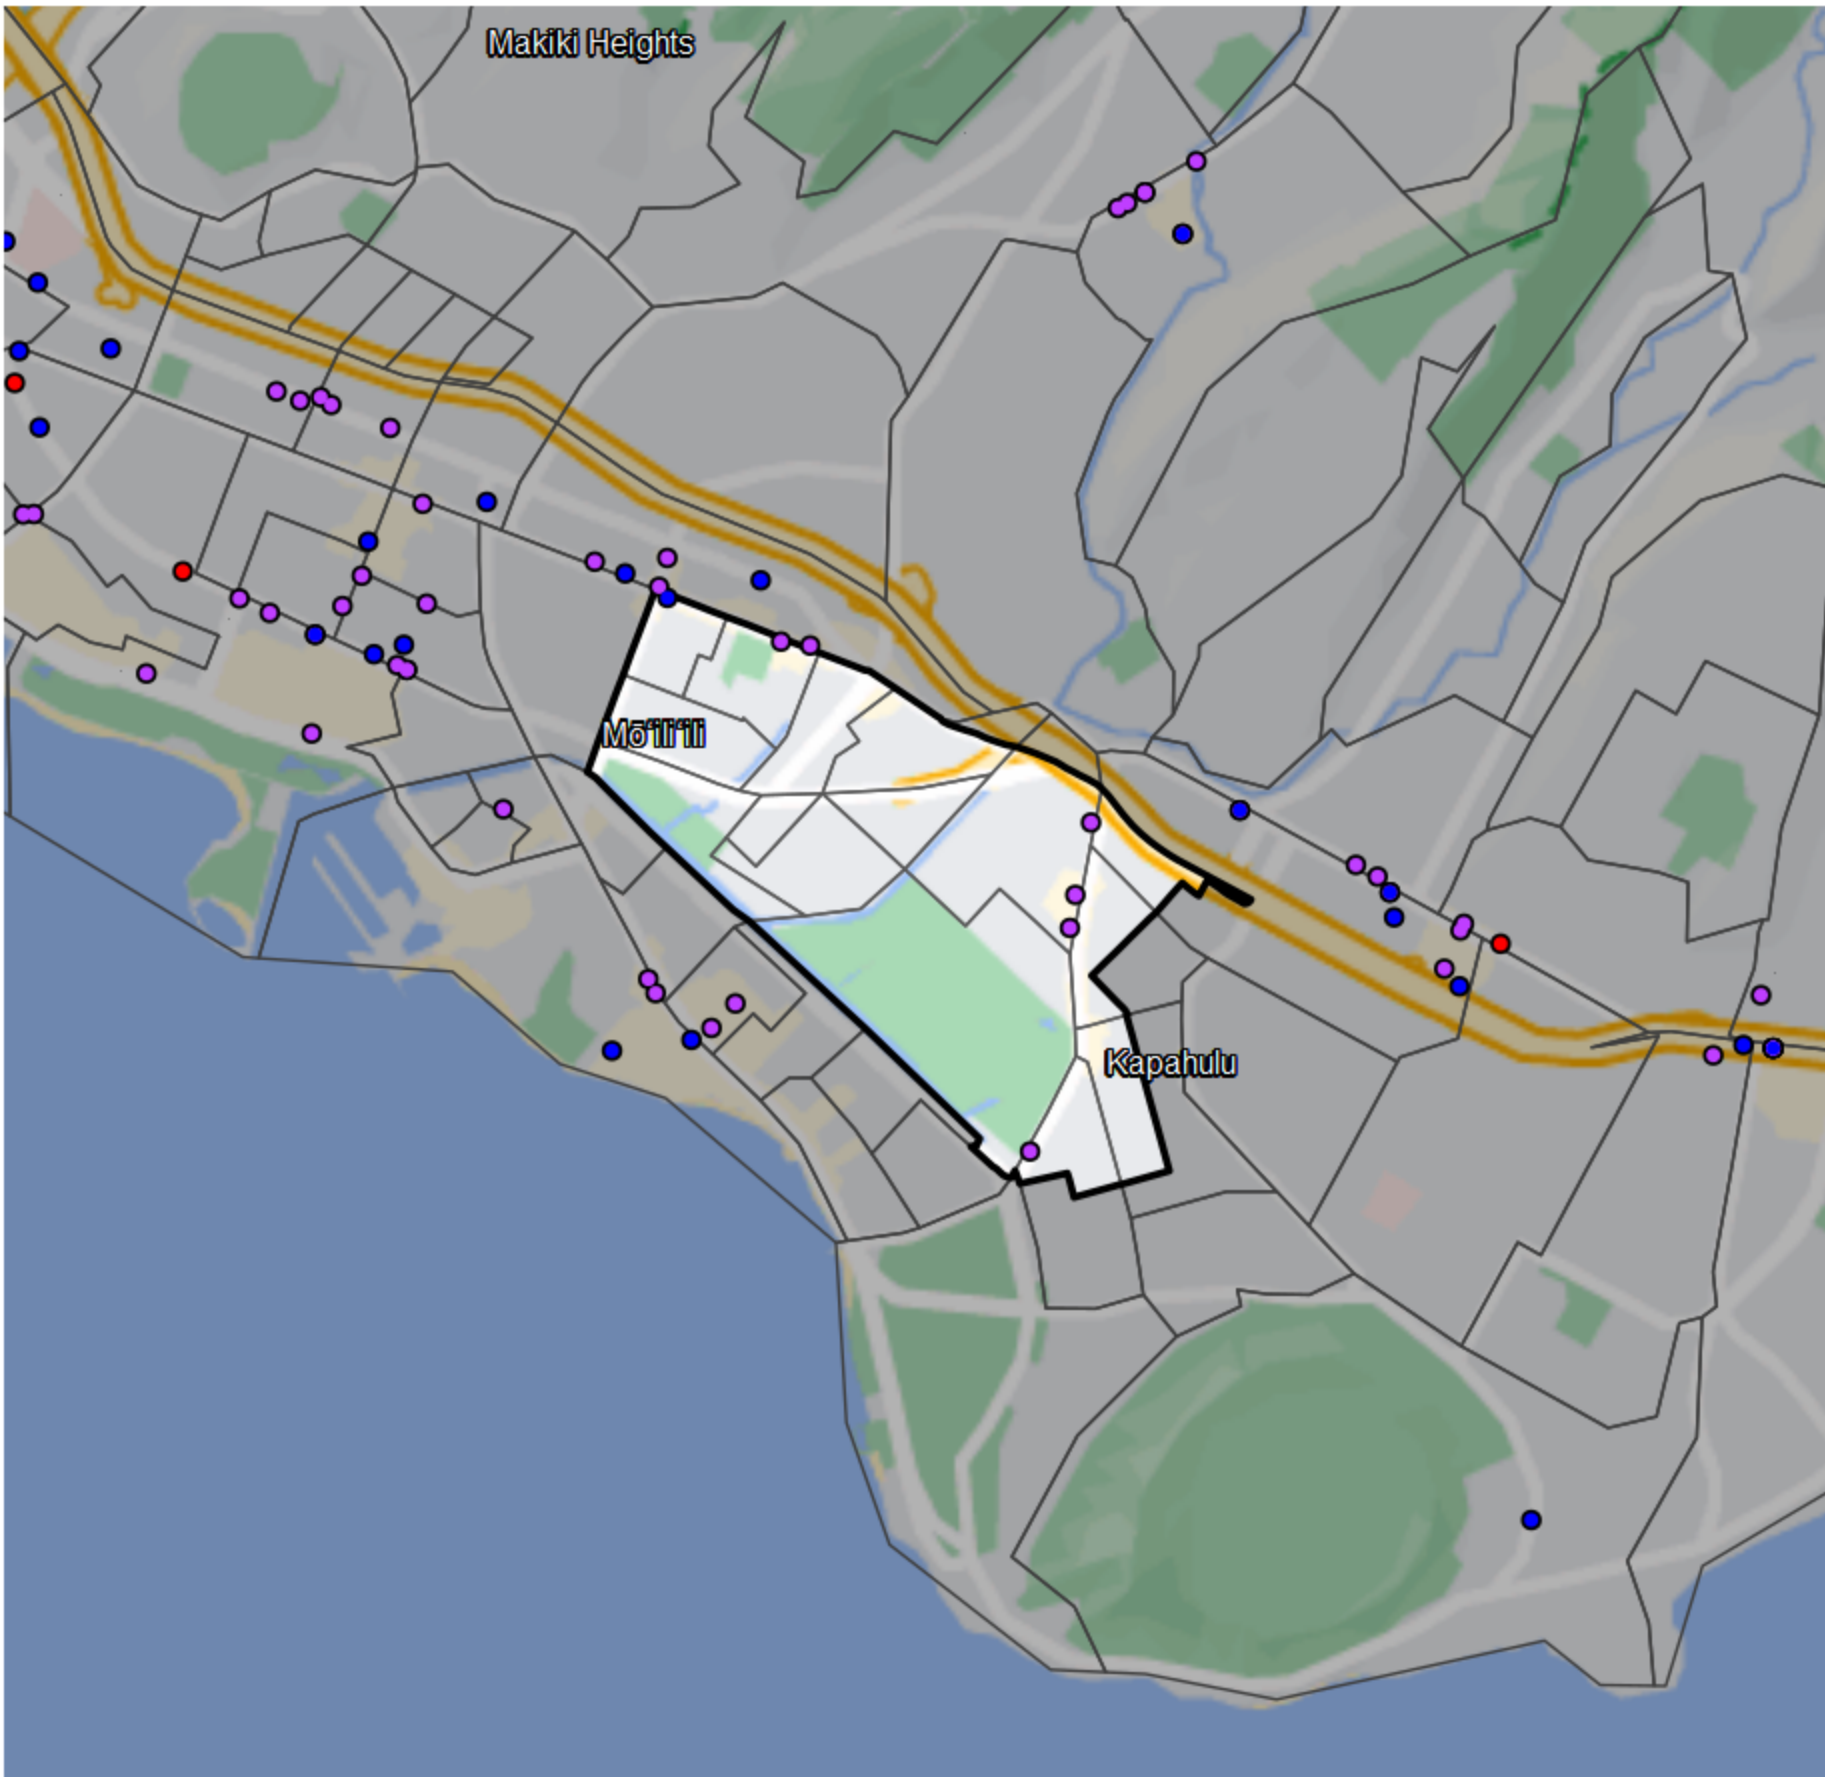

Hawaii - State House District 21

Banking Desert

No Branches within 10 Miles of Population Center

Financial Institutions

- Bank: 5
- Bank, Out-of-State: 0
- Credit Union: 1
- Credit Union, Out-of-State: 0