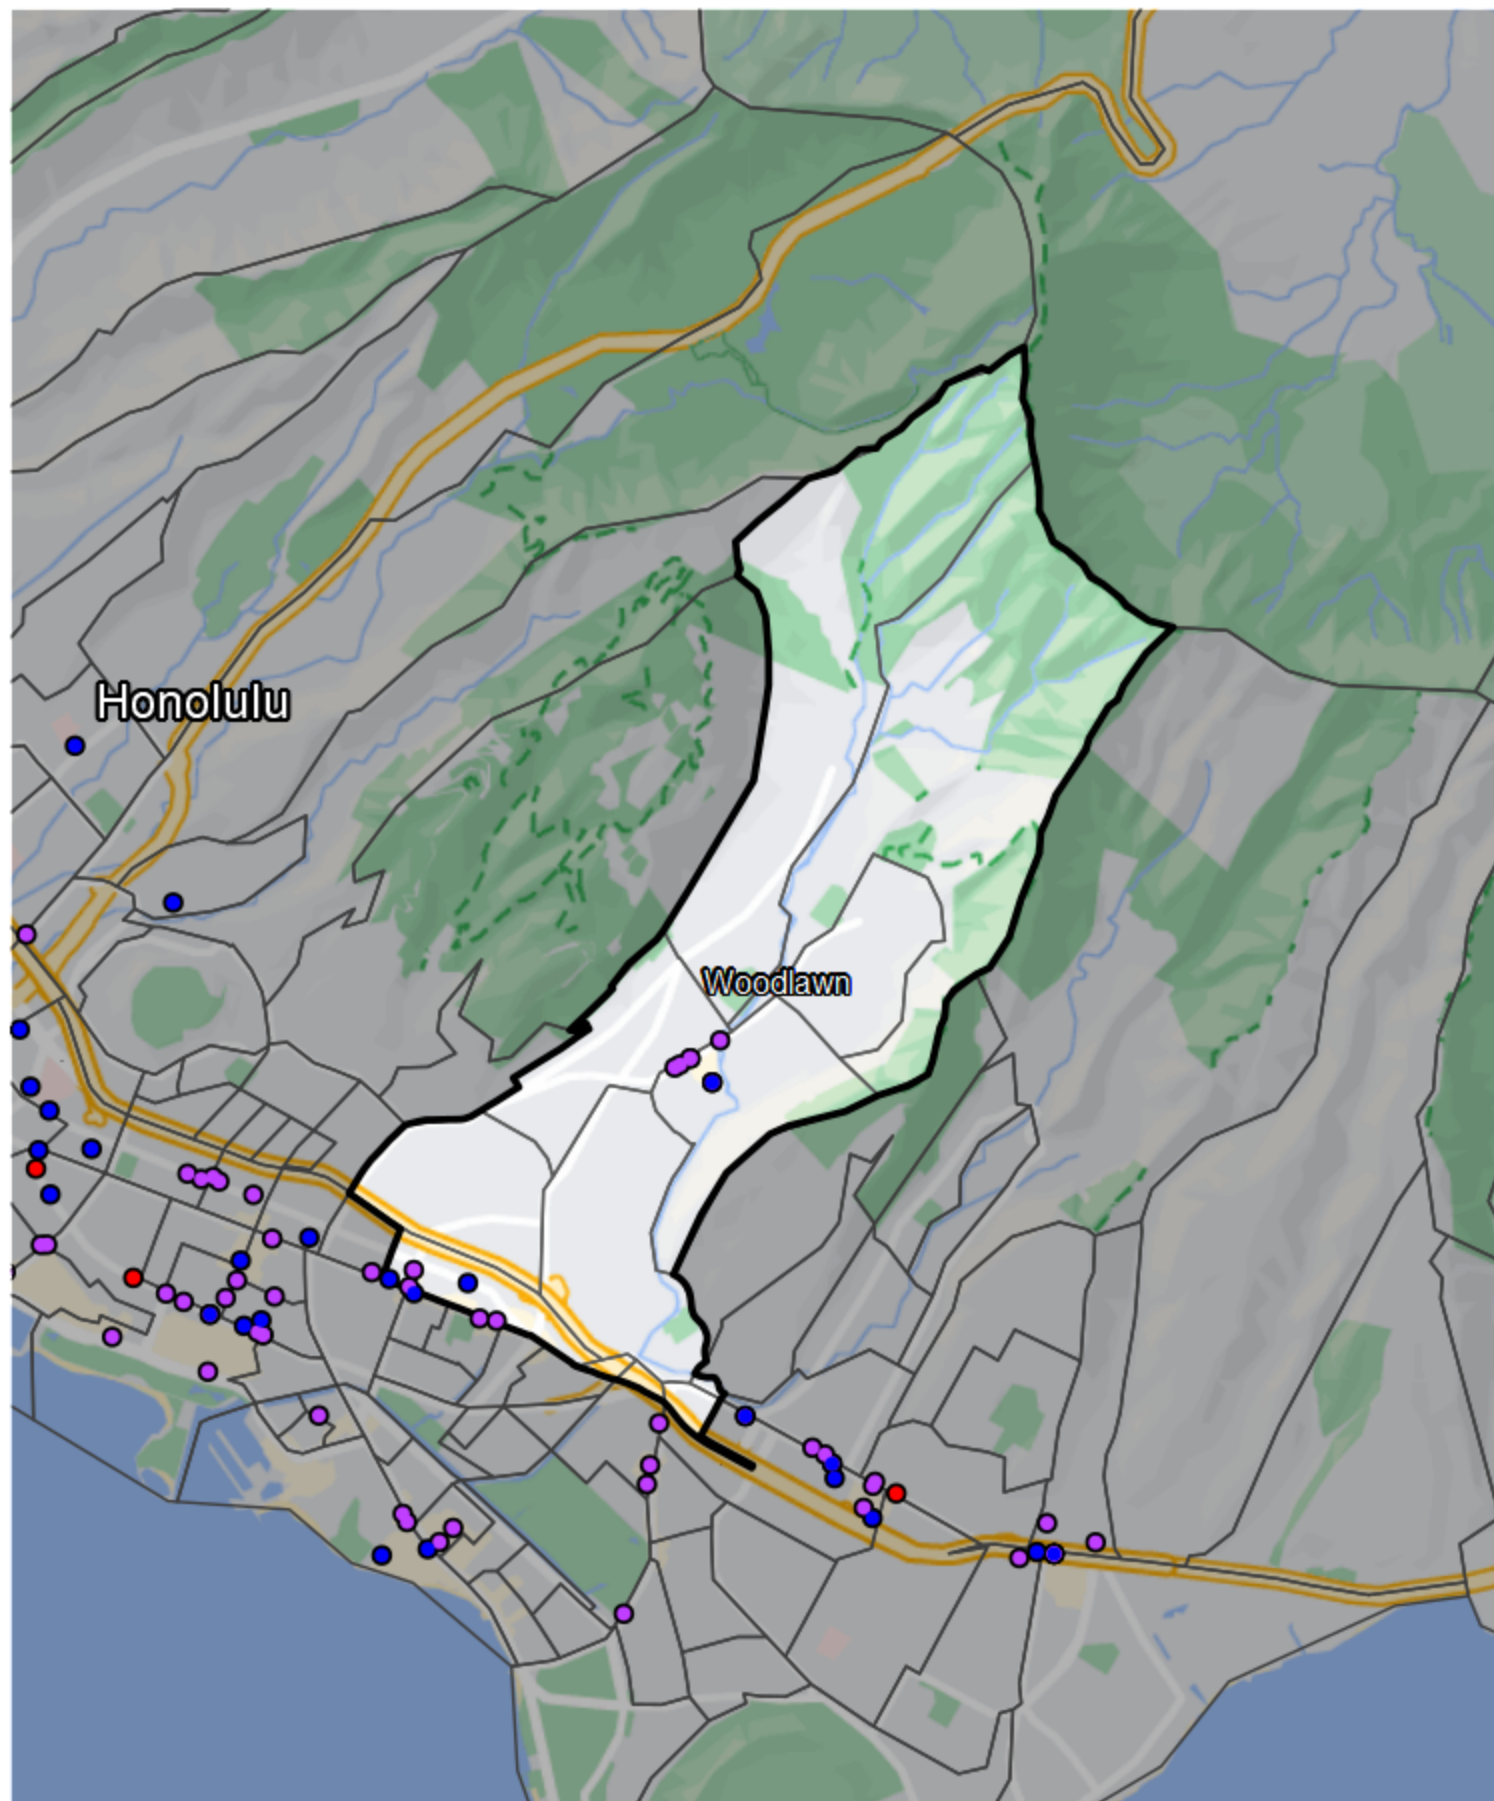

Hawaii - State House District 23

Banking Desert

■ No Branches within 10 Miles of Population Center

Financial Institutions

- Bank: 9
- Bank, Out-of-State: 0
- Credit Union: 3
- Credit Union, Out-of-State: 0