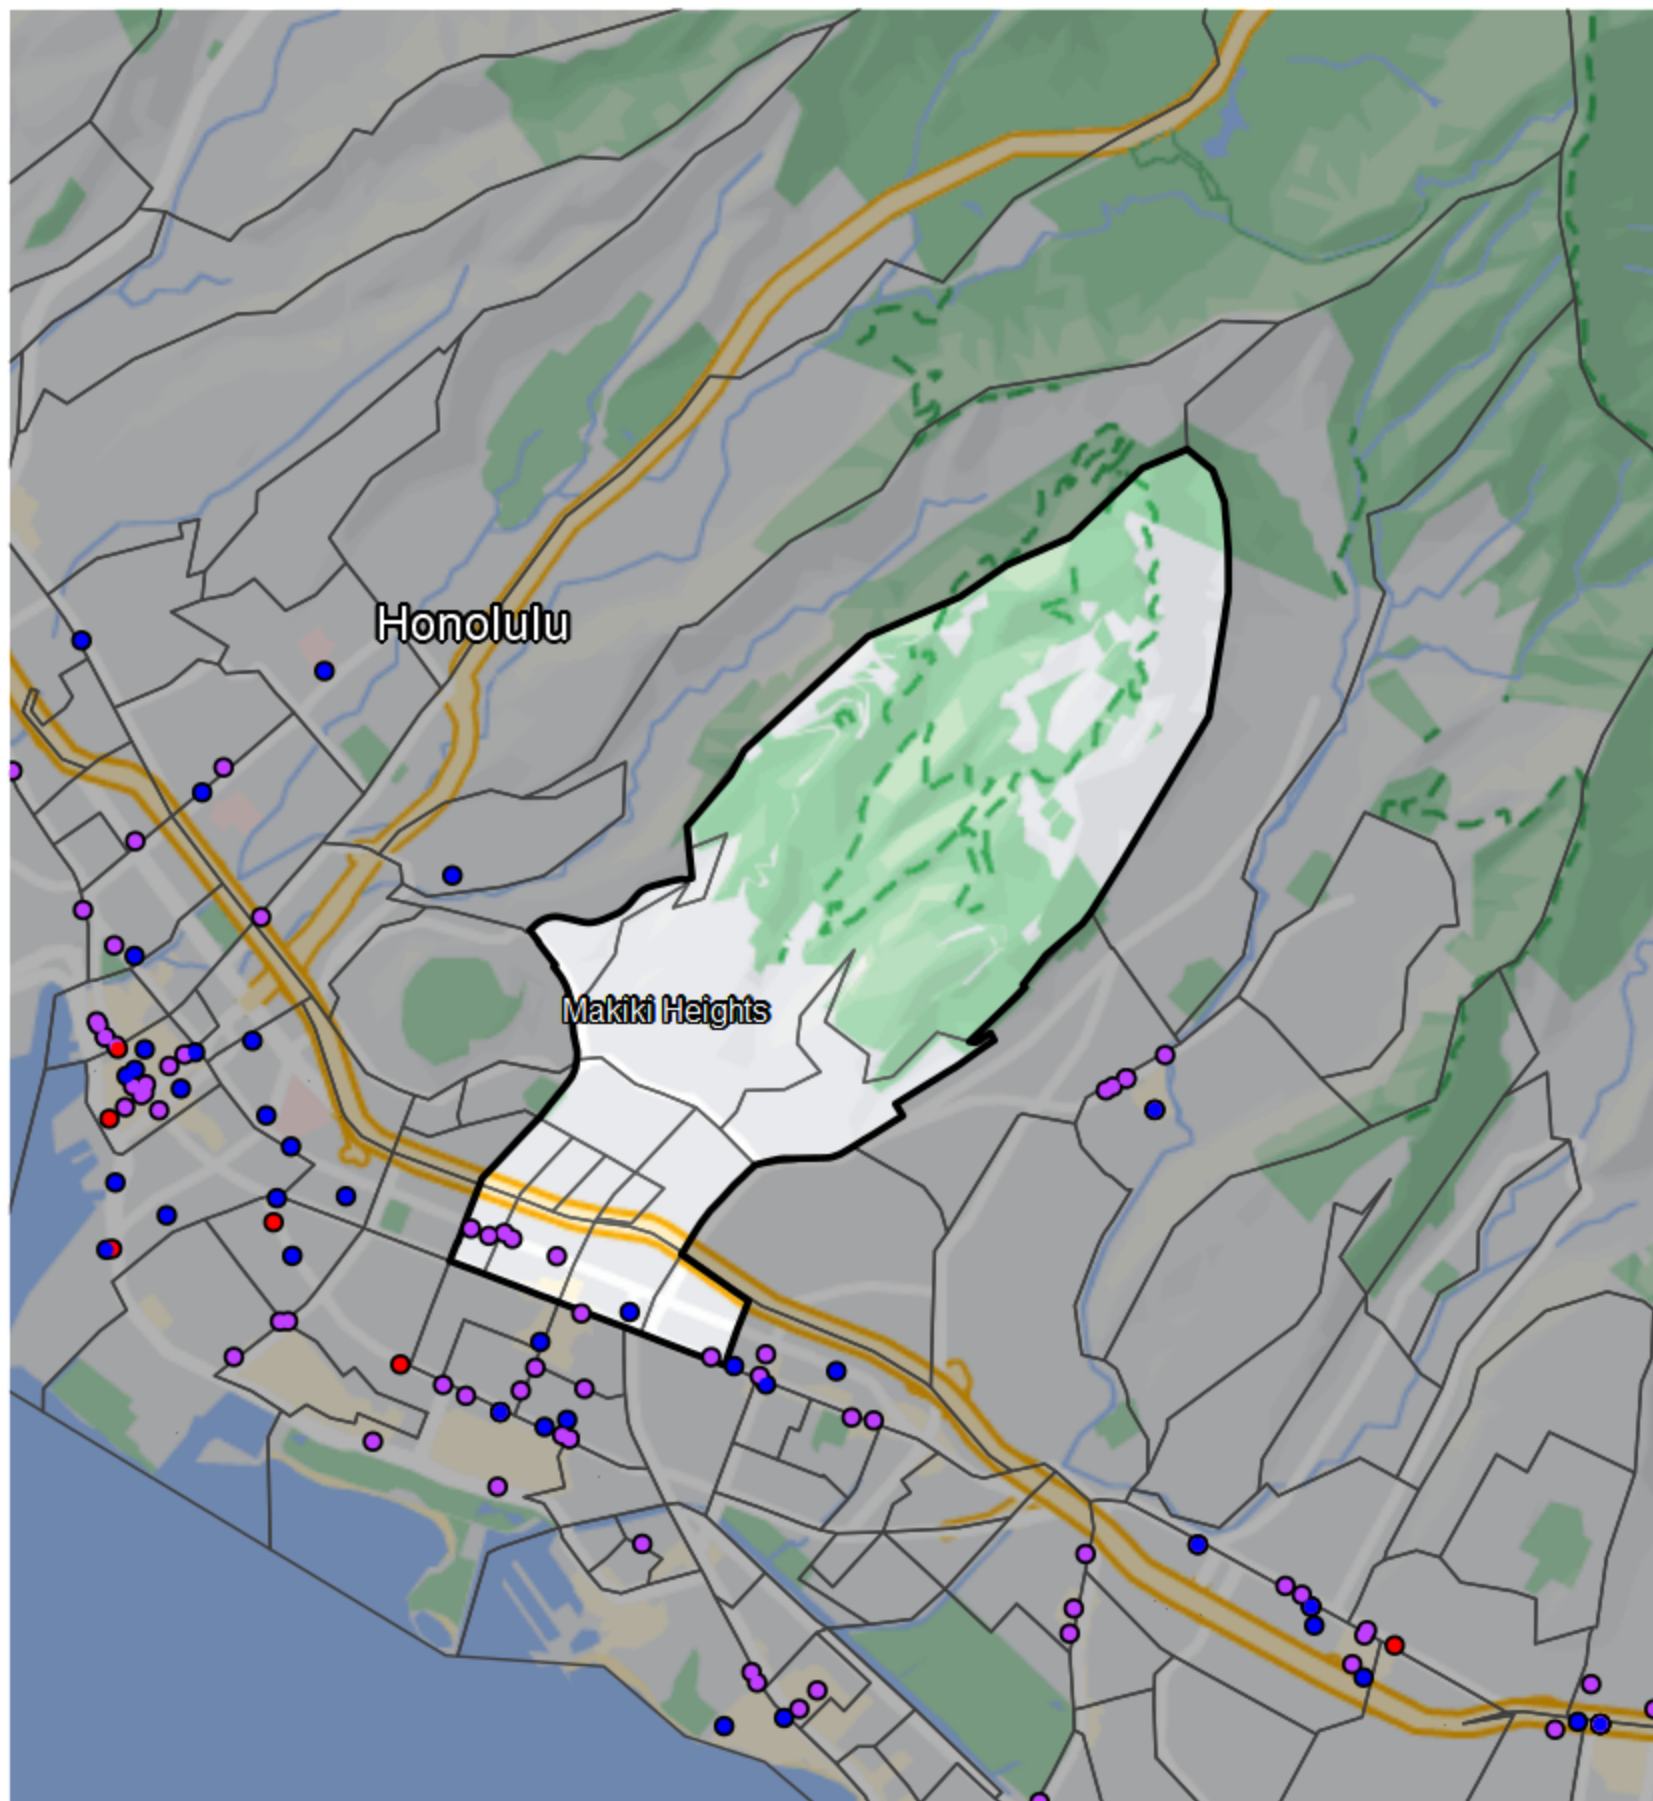

# Hawaii - State House District 24

## Banking Desert

No Branches within 10 Miles of Population Center