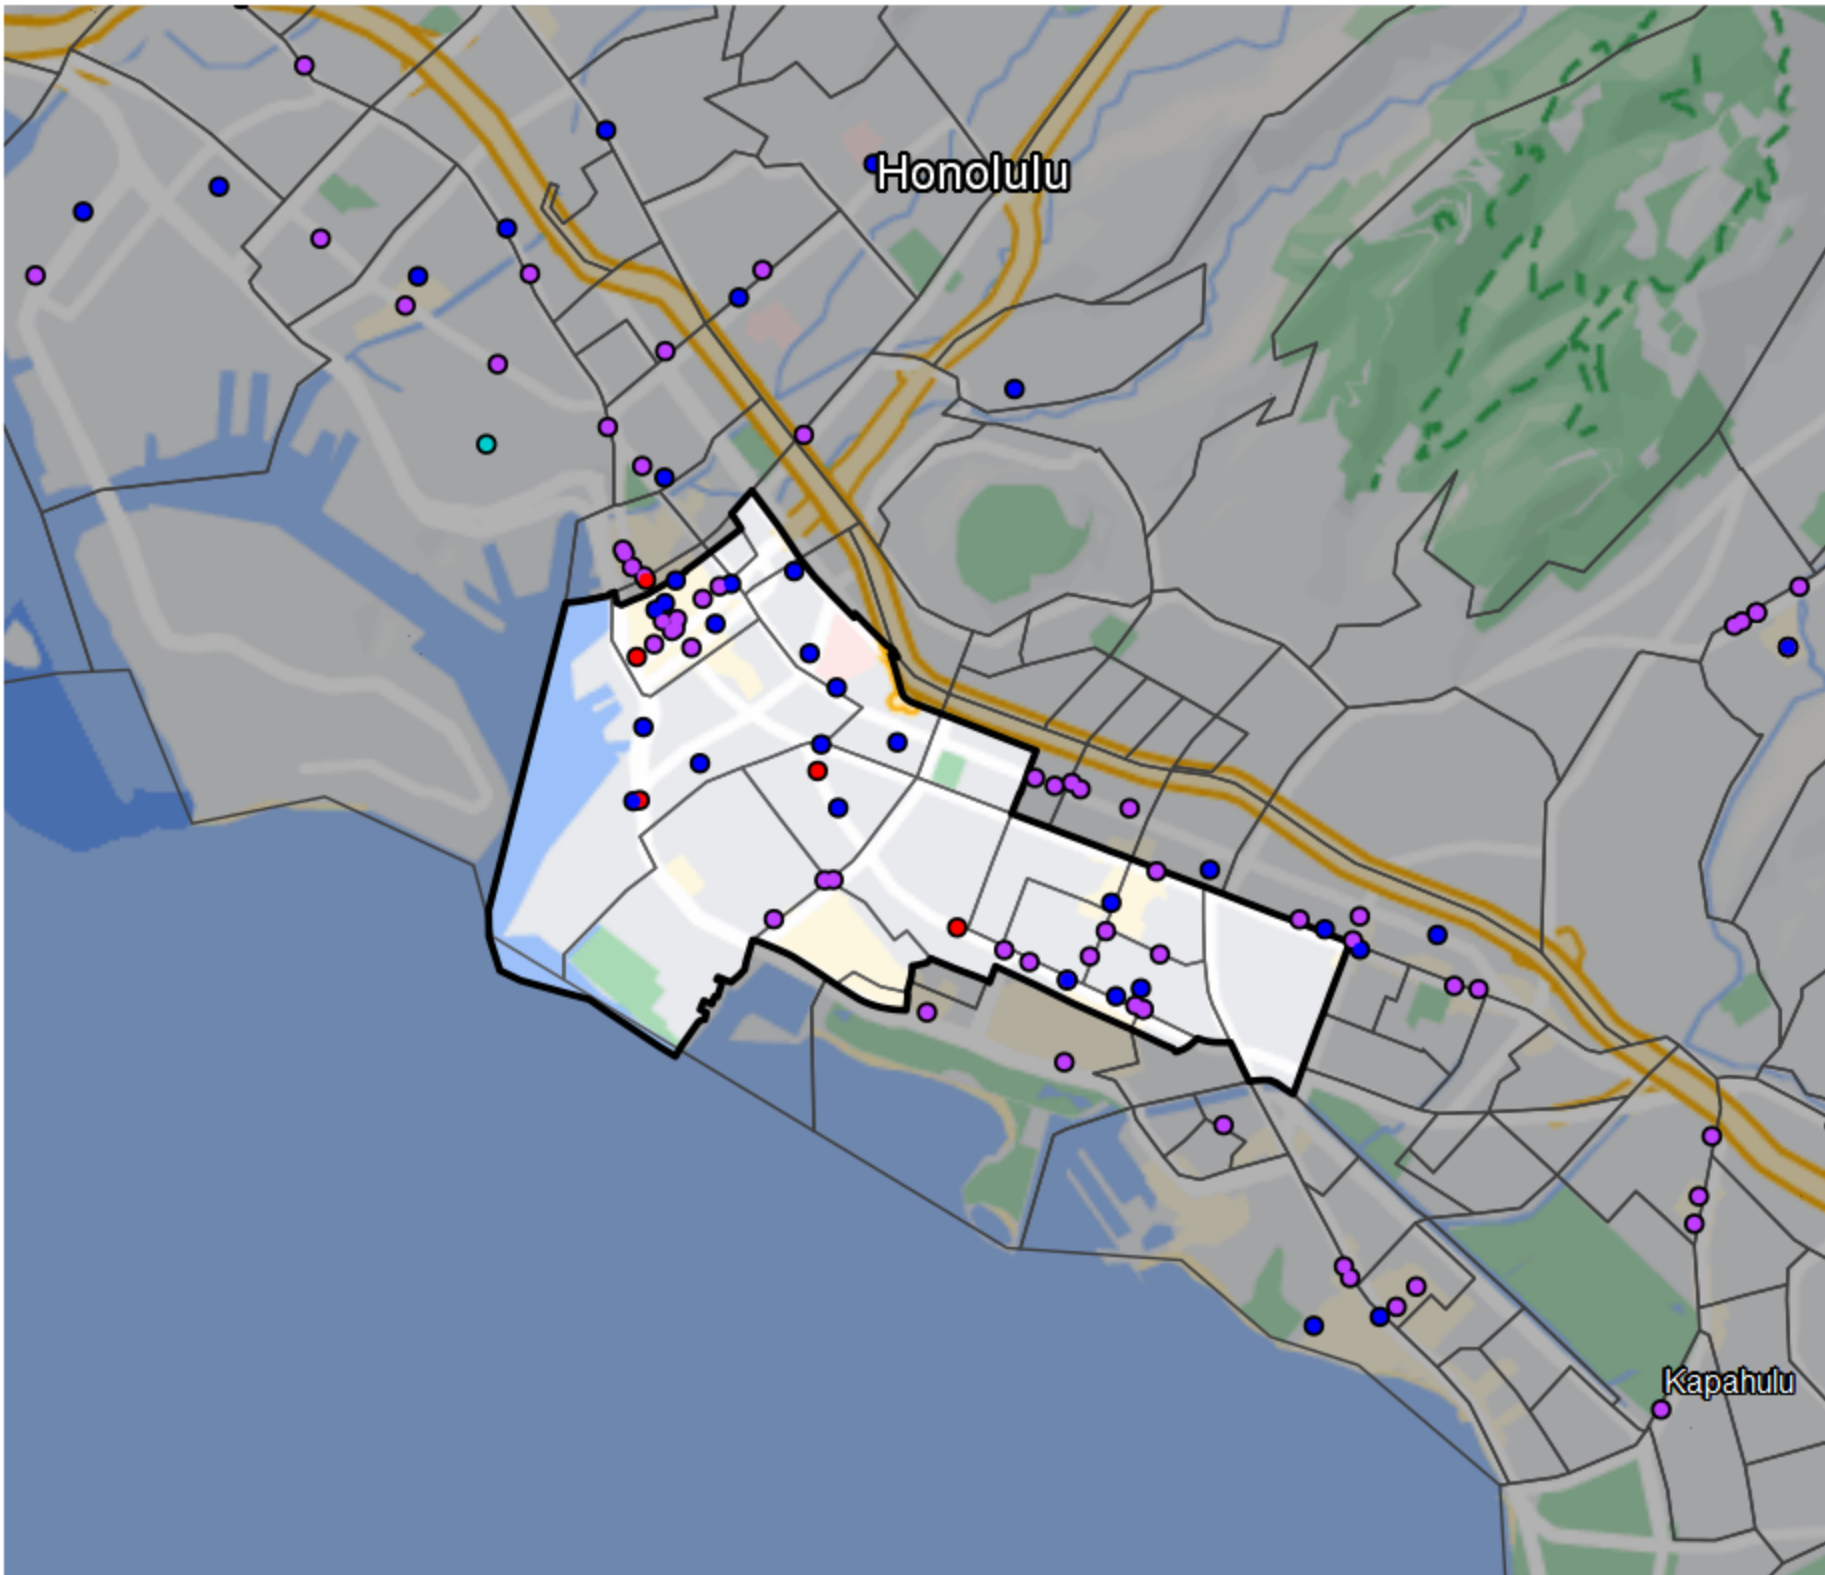

## Hawaii - State House District 26

### Banking Desert

■ No Branches within 10 Miles of Population Center