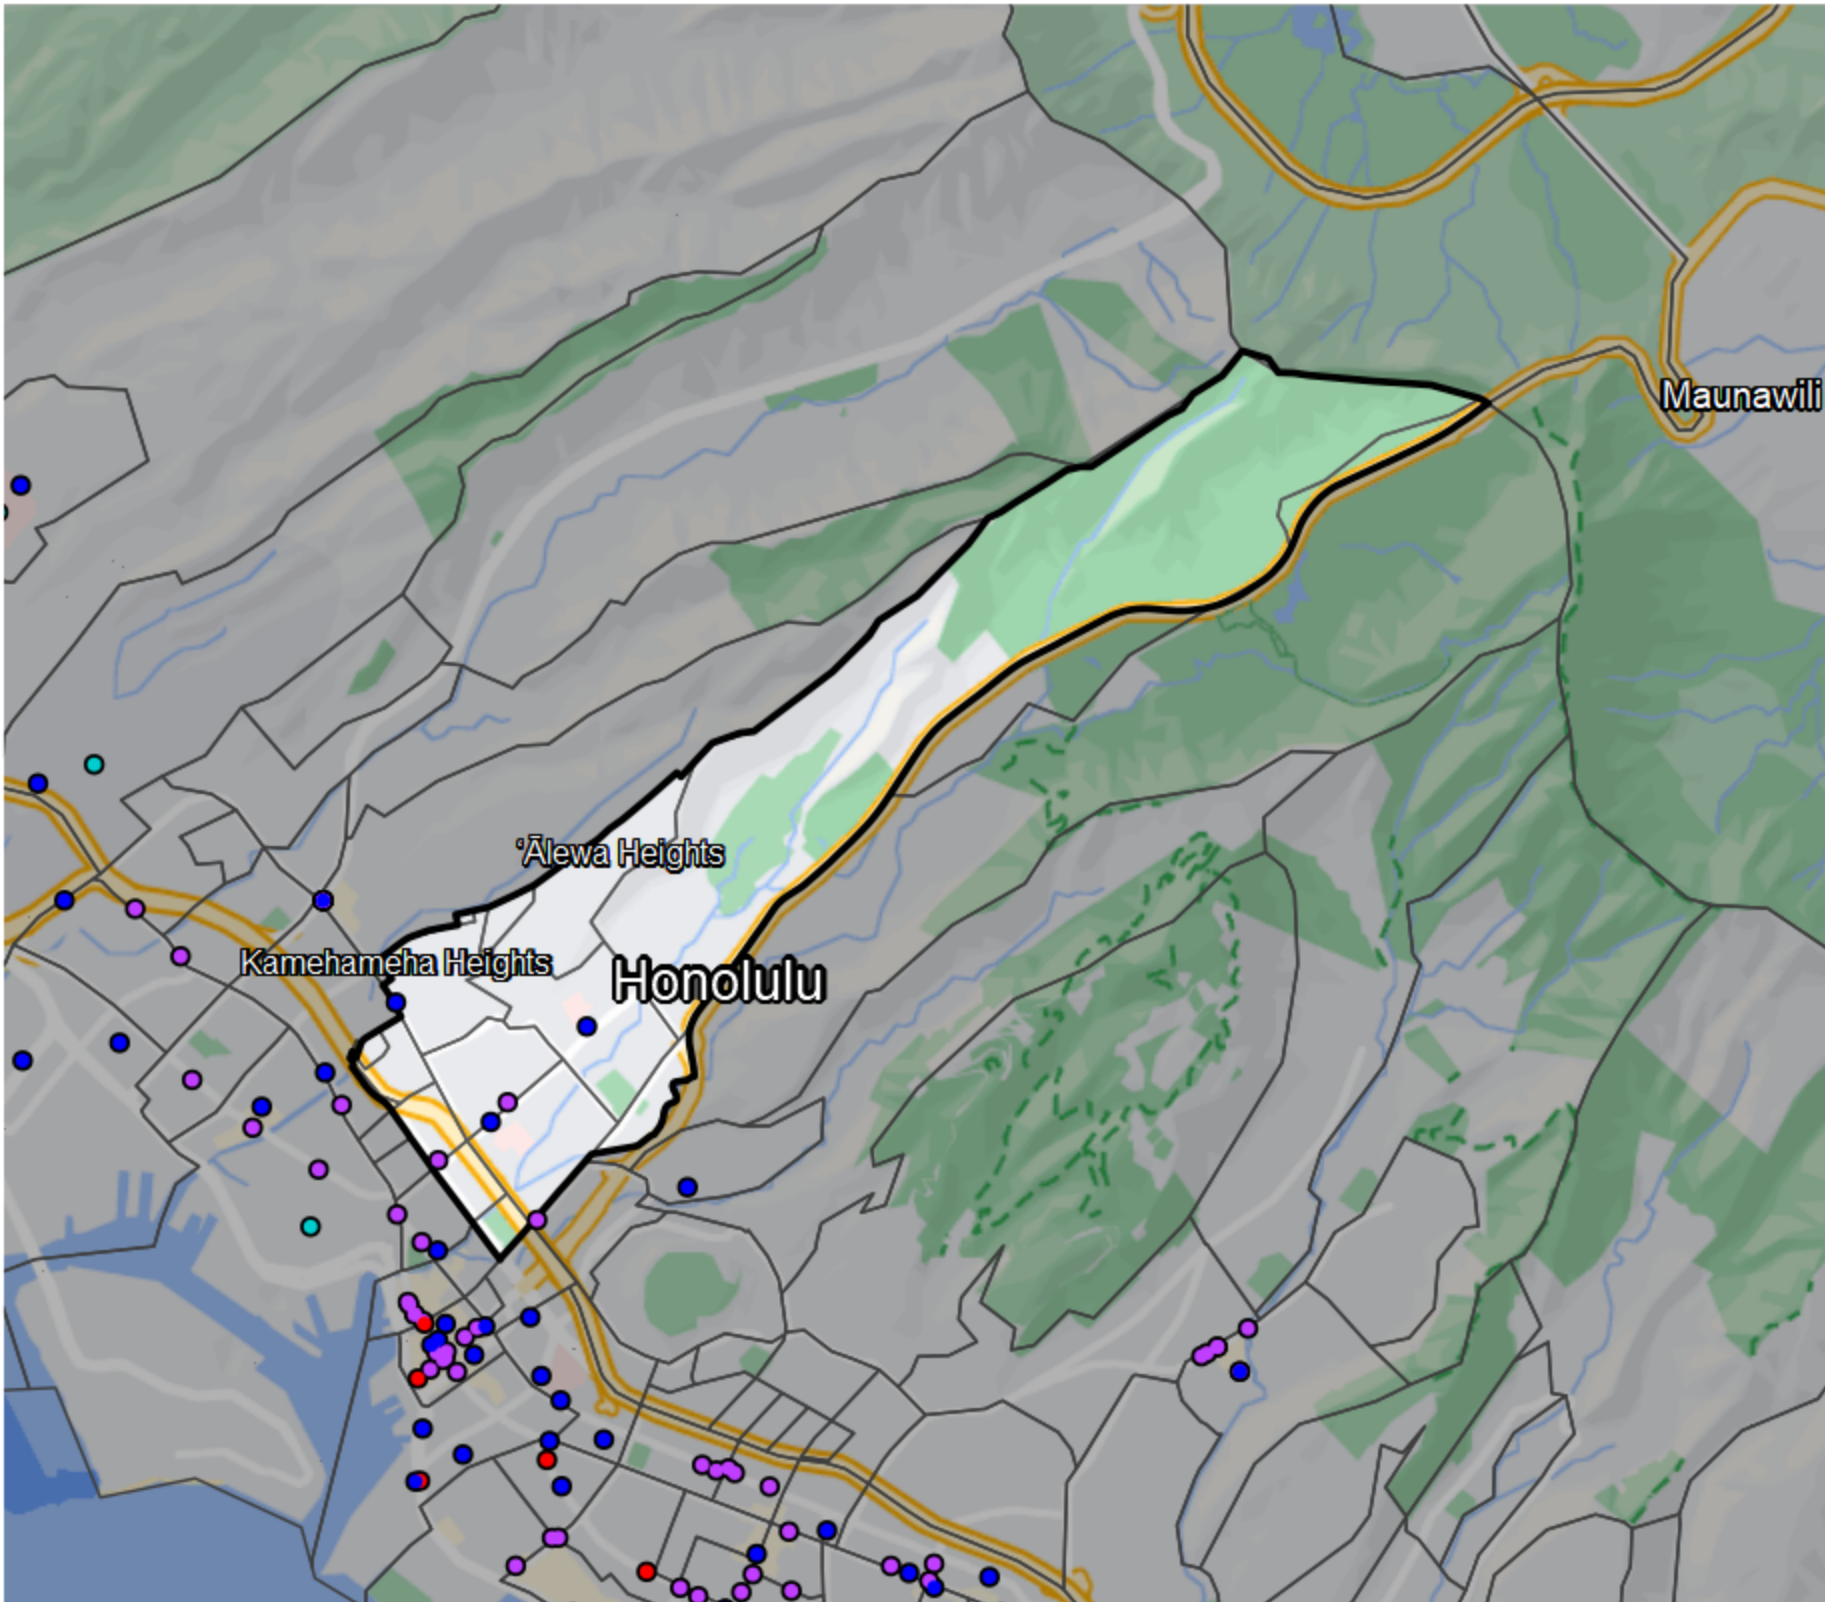

Hawaii - State House District 27

Financial Institutions

- Bank: 2
- Bank, Out-of-State: 0
- Credit Union: 3
- Credit Union, Out-of-State: 0

Banking Desert

- No Branches within 10 Miles of Population Center