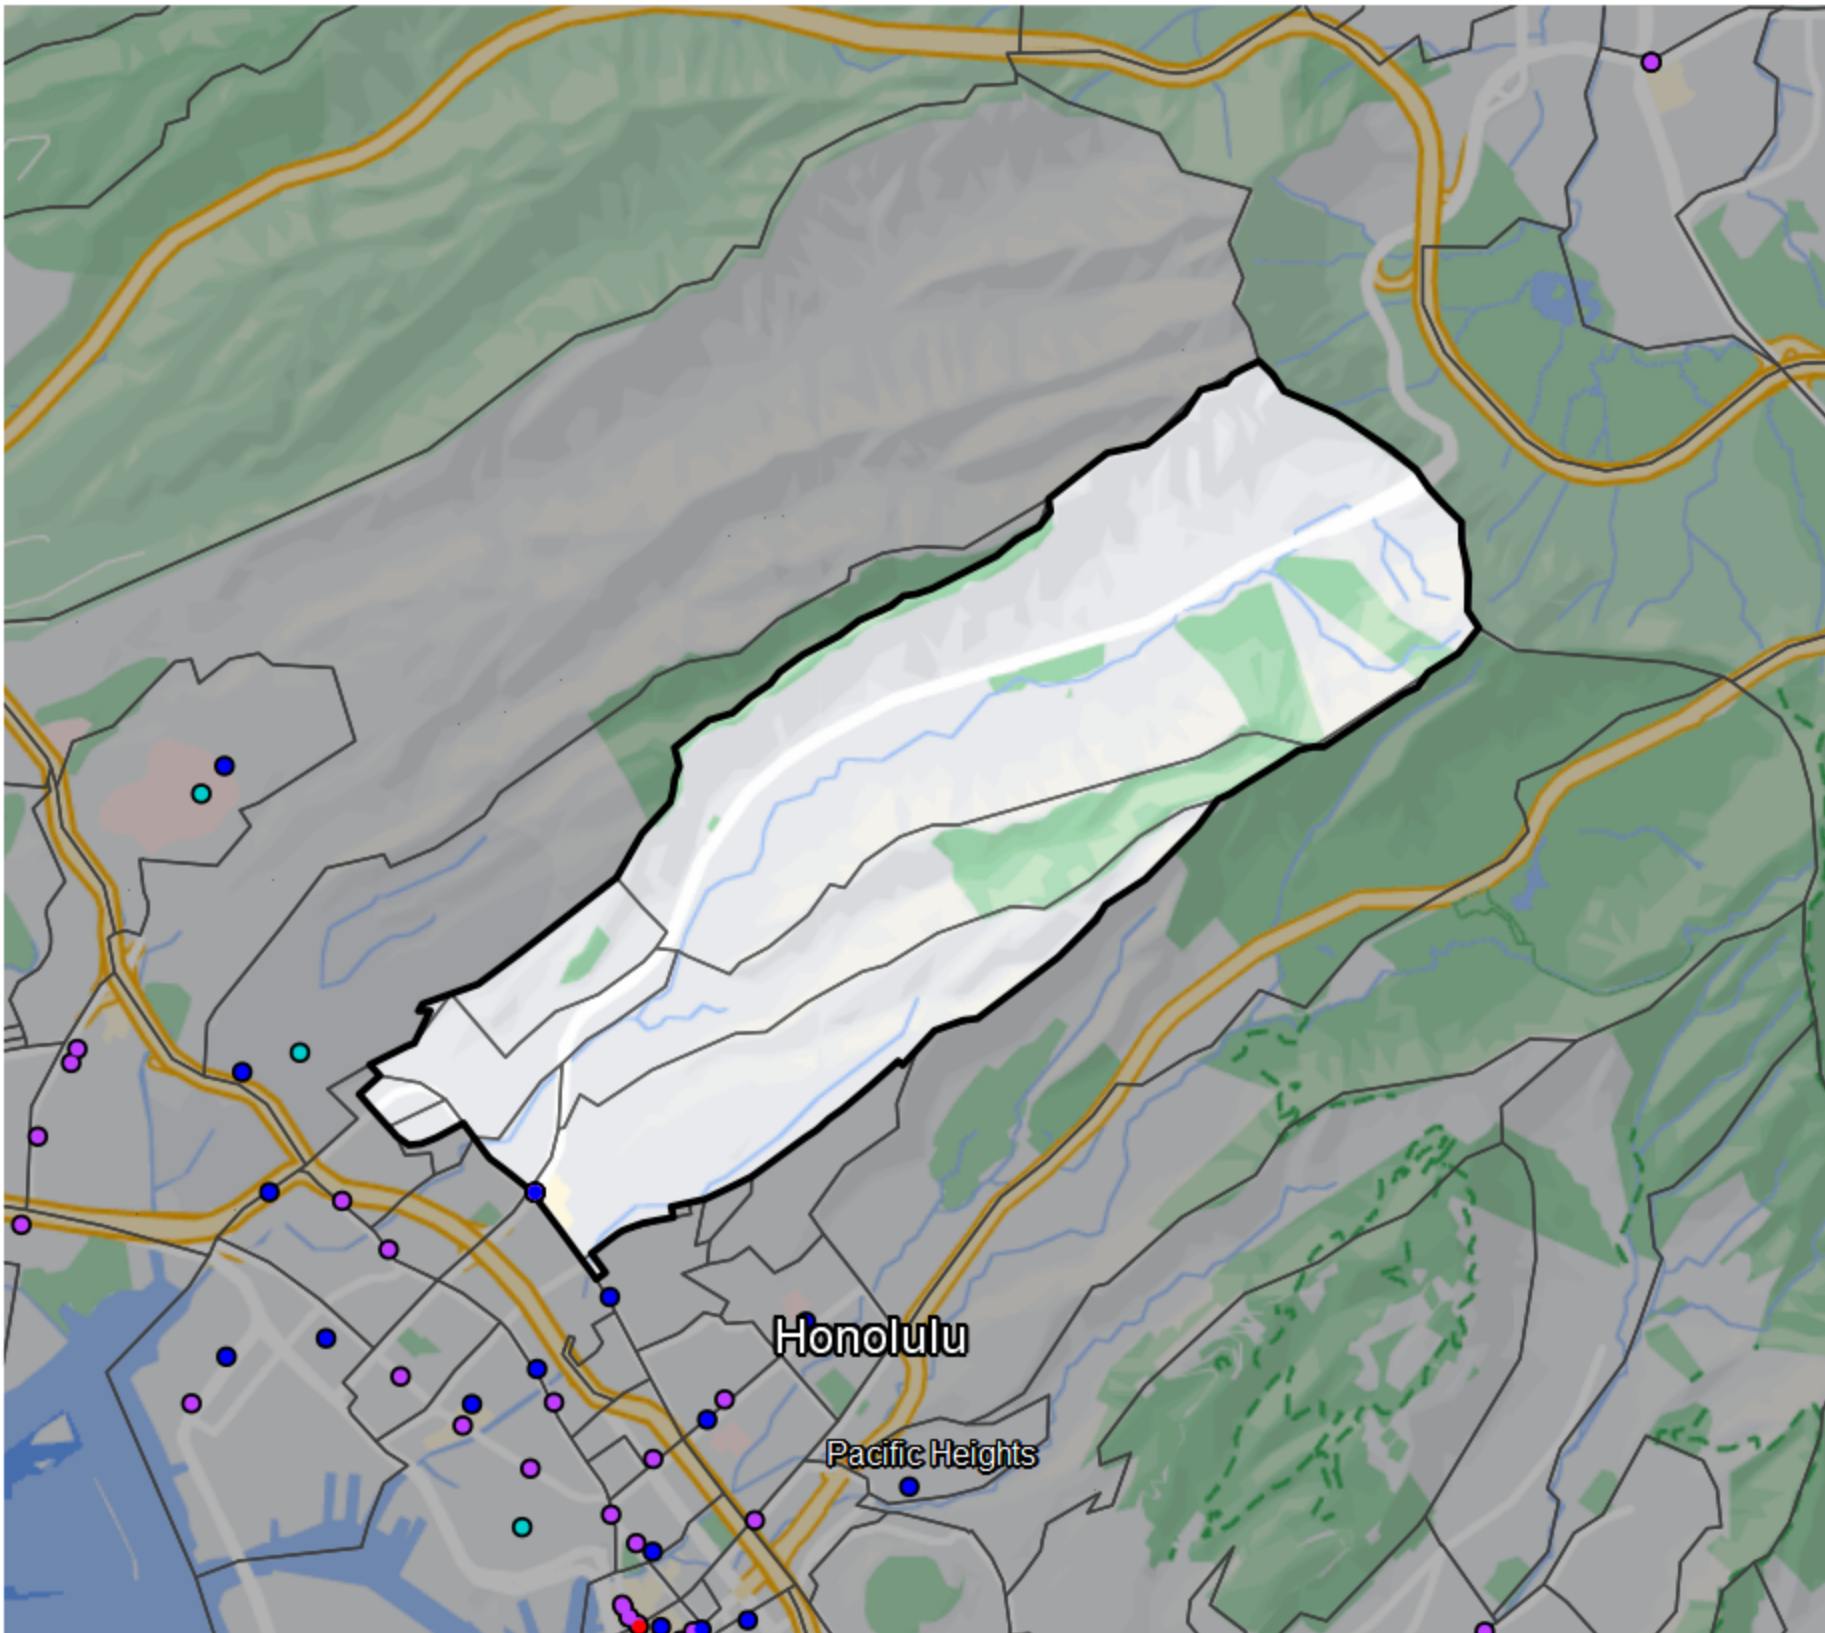

Hawaii - State House District 28

Banking Desert
No Branches within 10 Miles of Population Center

Financial Institutions

- Bank: 5
- Bank, Out-of-State: 0
- Credit Union: 1
- Credit Union, Out-of-State: 0