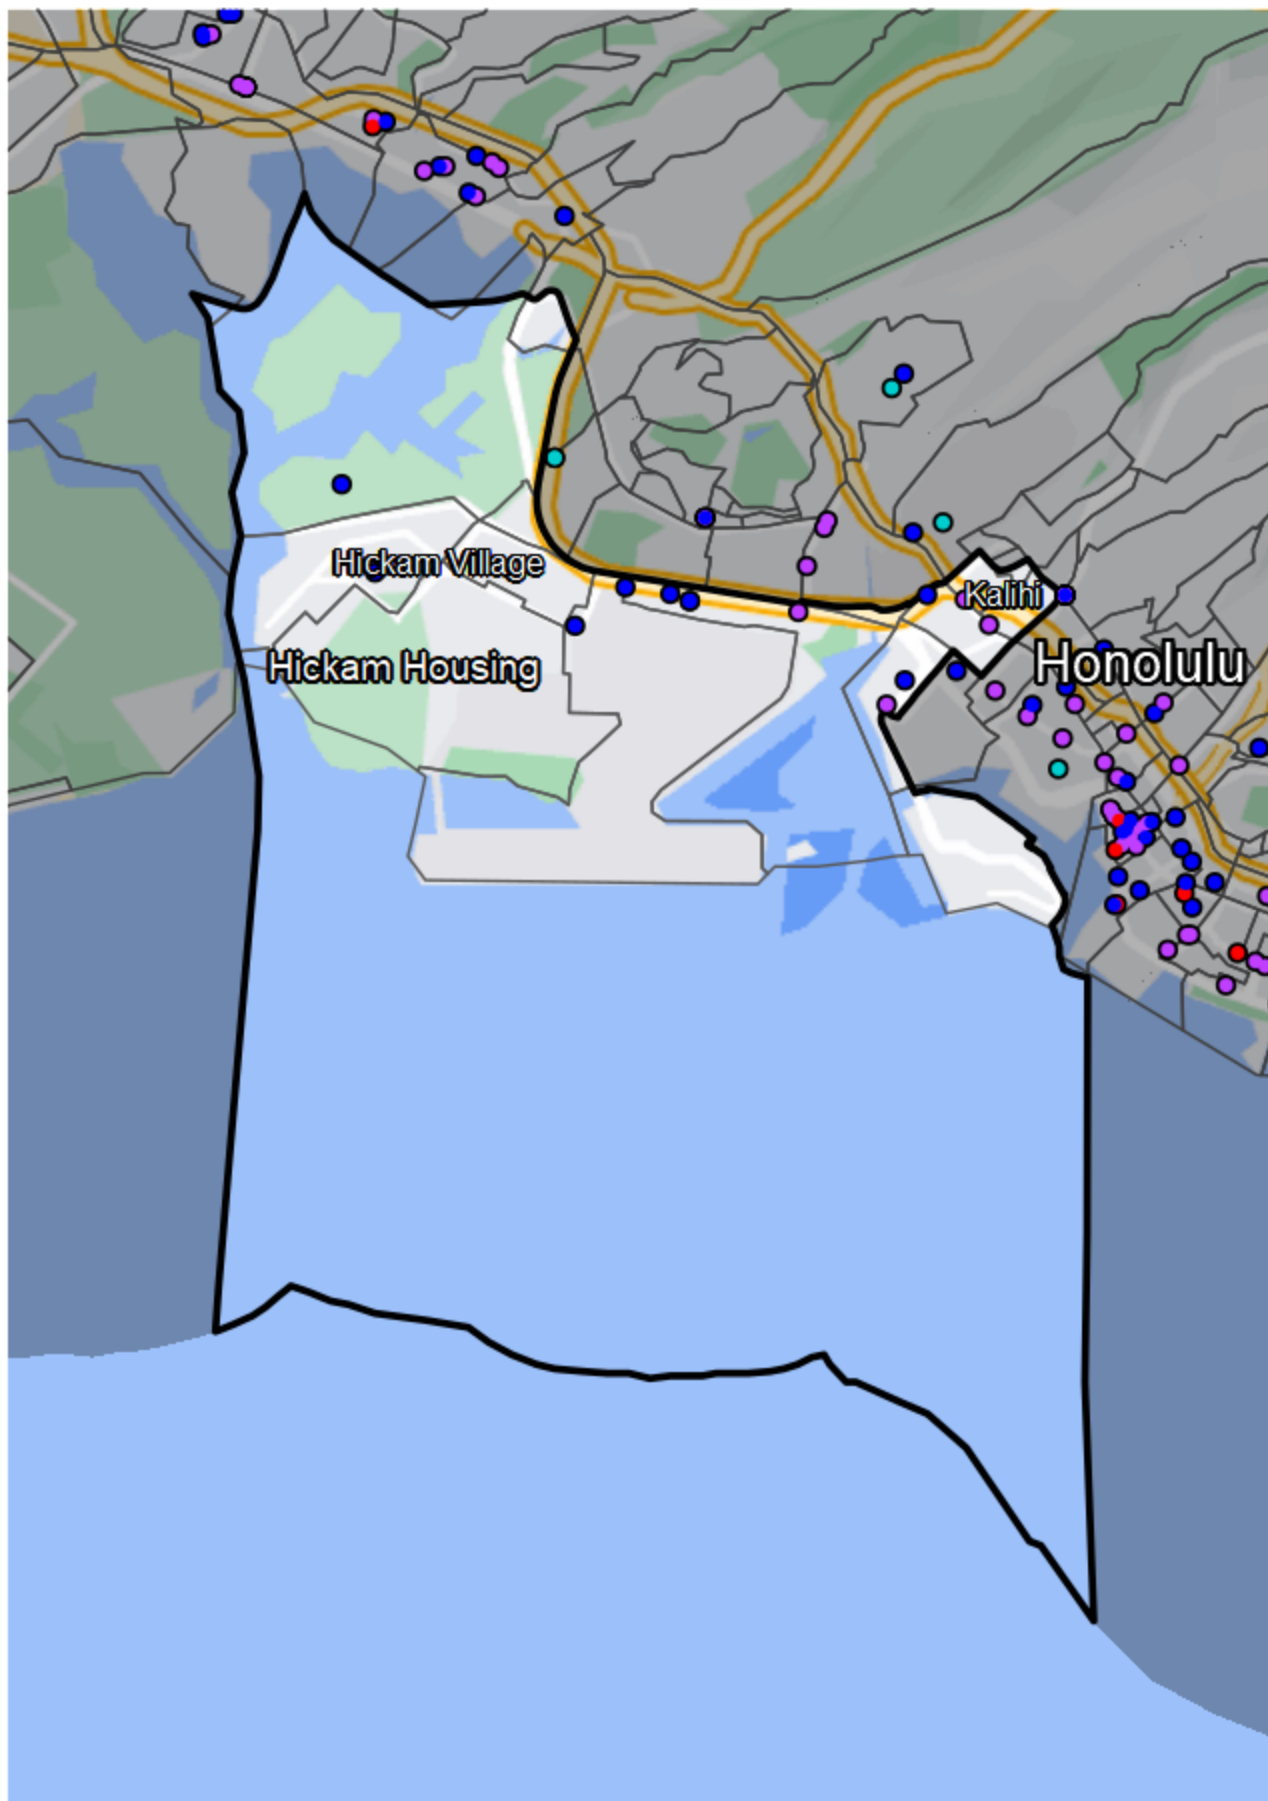

Hawaii - State House District 30

Banking Desert

No Branches within 10 Miles of Population Center

Financial Institutions

- Bank: 4
- Bank, Out-of-State: 0
- Credit Union: 9
- Credit Union, Out-of-State: 0