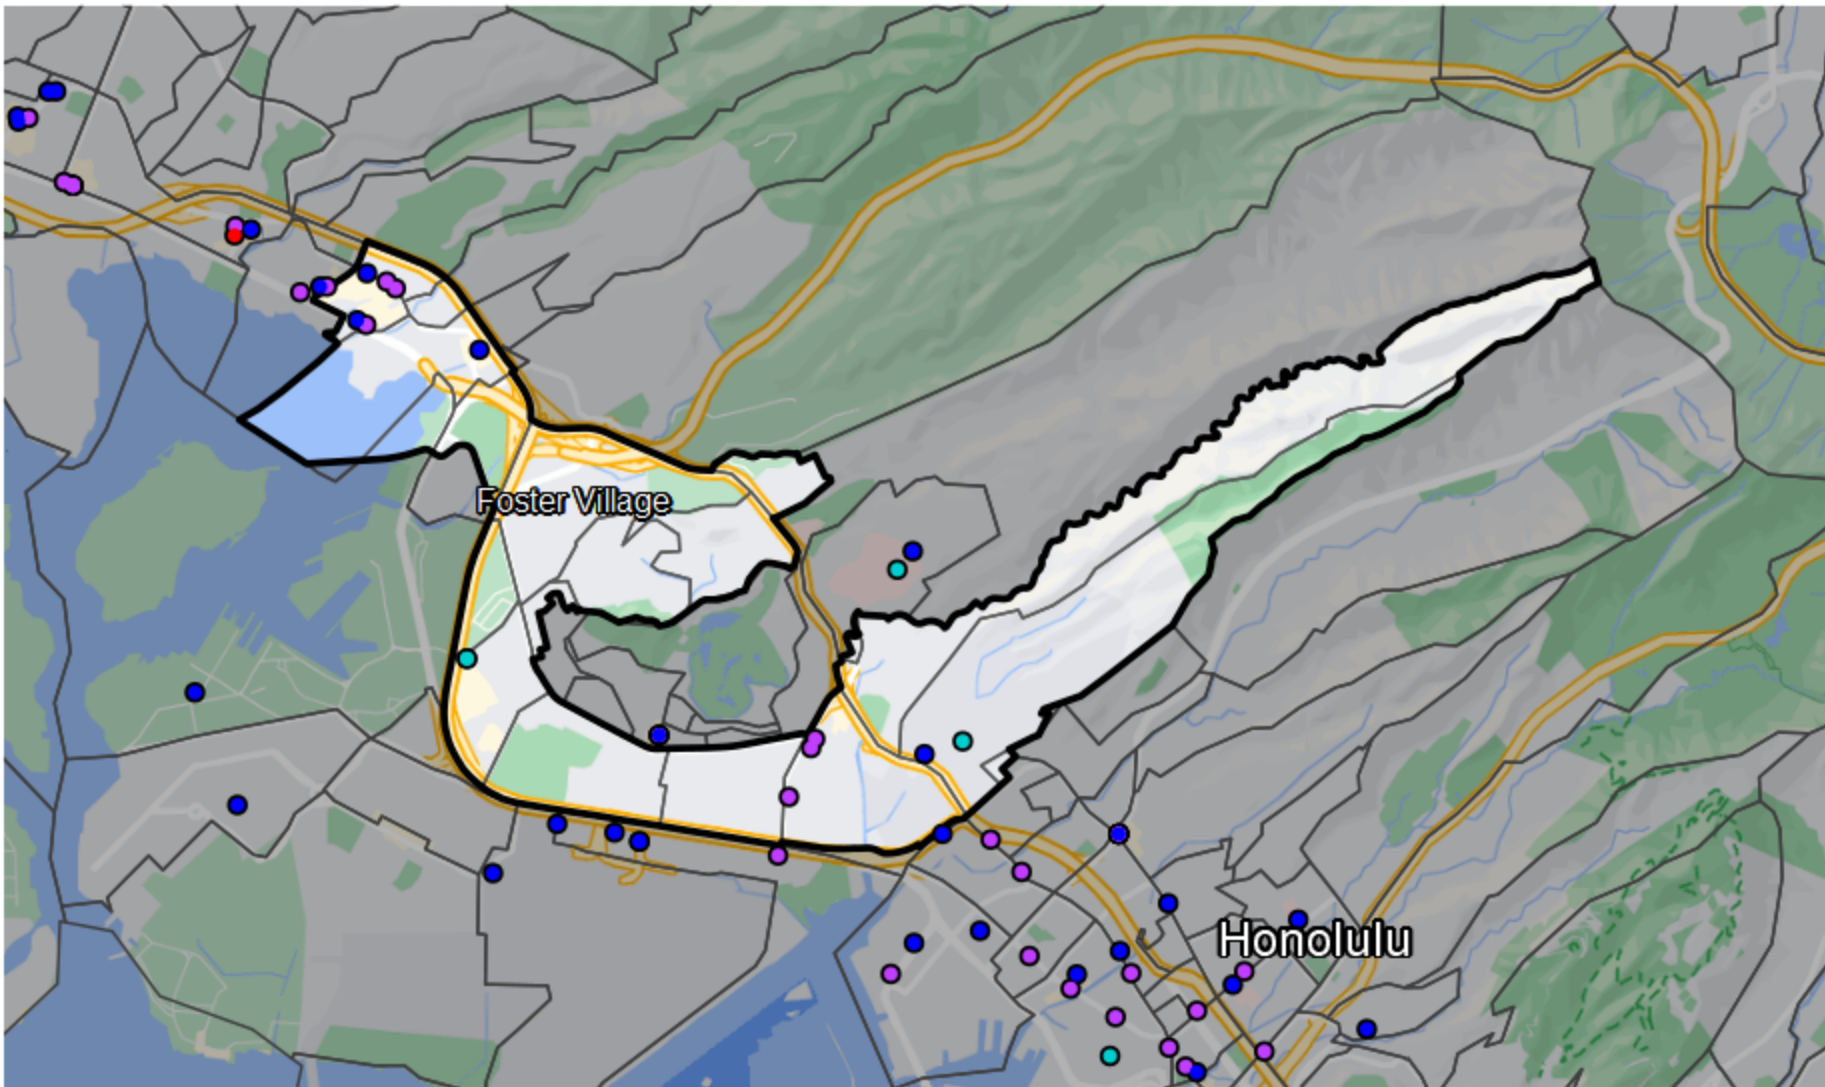

Hawaii - State House District 31

Banking Desert

No Branches within 10 Miles of Population Center

Financial Institutions

- Bank: 6
- Bank, Out-of-State: 0
- Credit Union: 4
- Credit Union, Out-of-State: 3

Sources: NCUA, FDIC, UW-Madison Population Lab, CDFI, US Census, Google Maps, CUNA