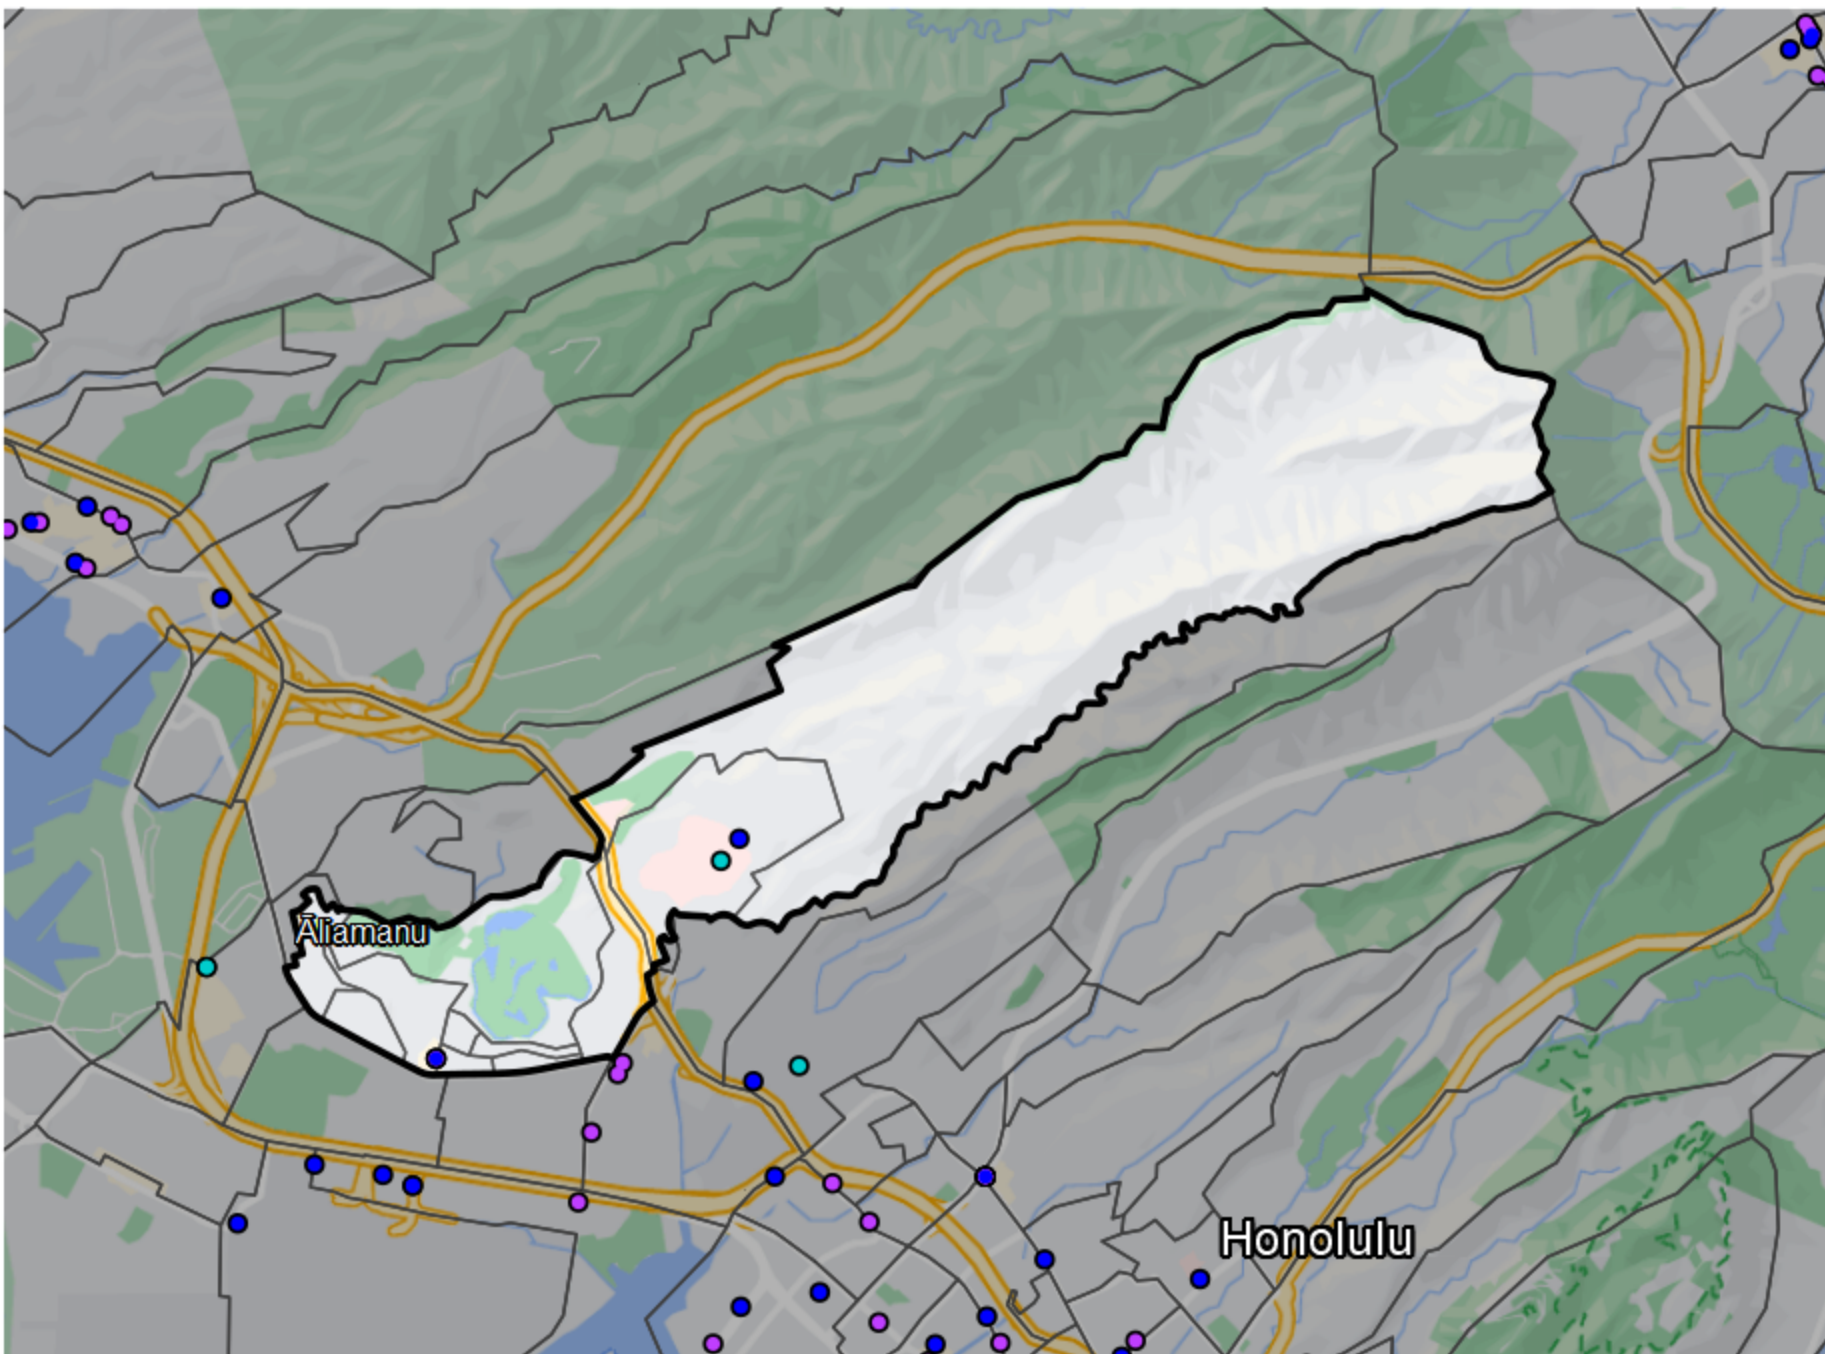

Hawaii - State House District 32

Banking Desert

No Branches within 10 Miles of Population Center

Financial Institutions

- Bank: 2
- Bank, Out-of-State: 0
- Credit Union: 2
- Credit Union, Out-of-State: 1