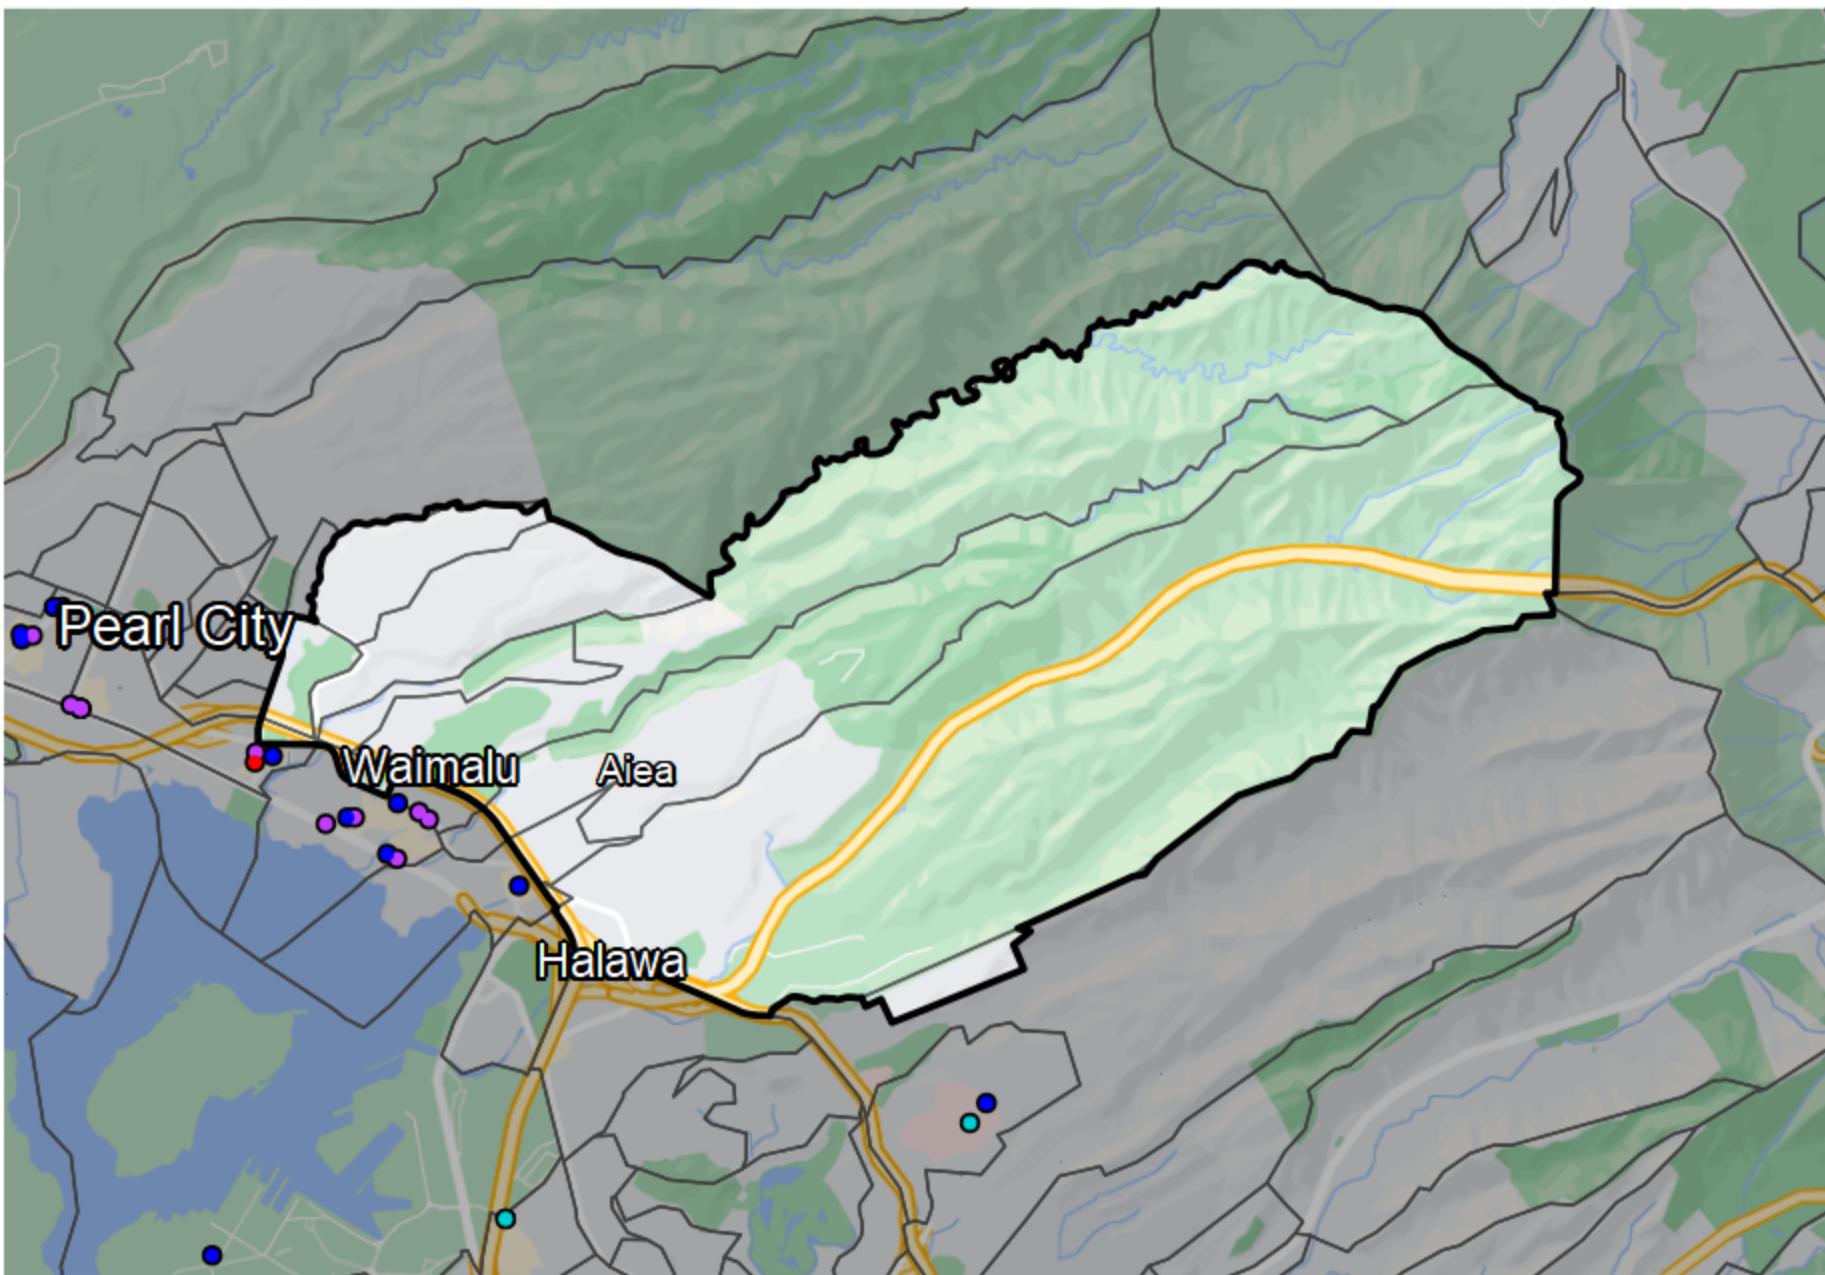

Hawaii - State House District 33

Banking Desert

No Branches within 10 Miles of Population Center

Financial Institutions

- Bank: 0
- Bank, Out-of-State: 0
- Credit Union: 0
- Credit Union, Out-of-State: 0