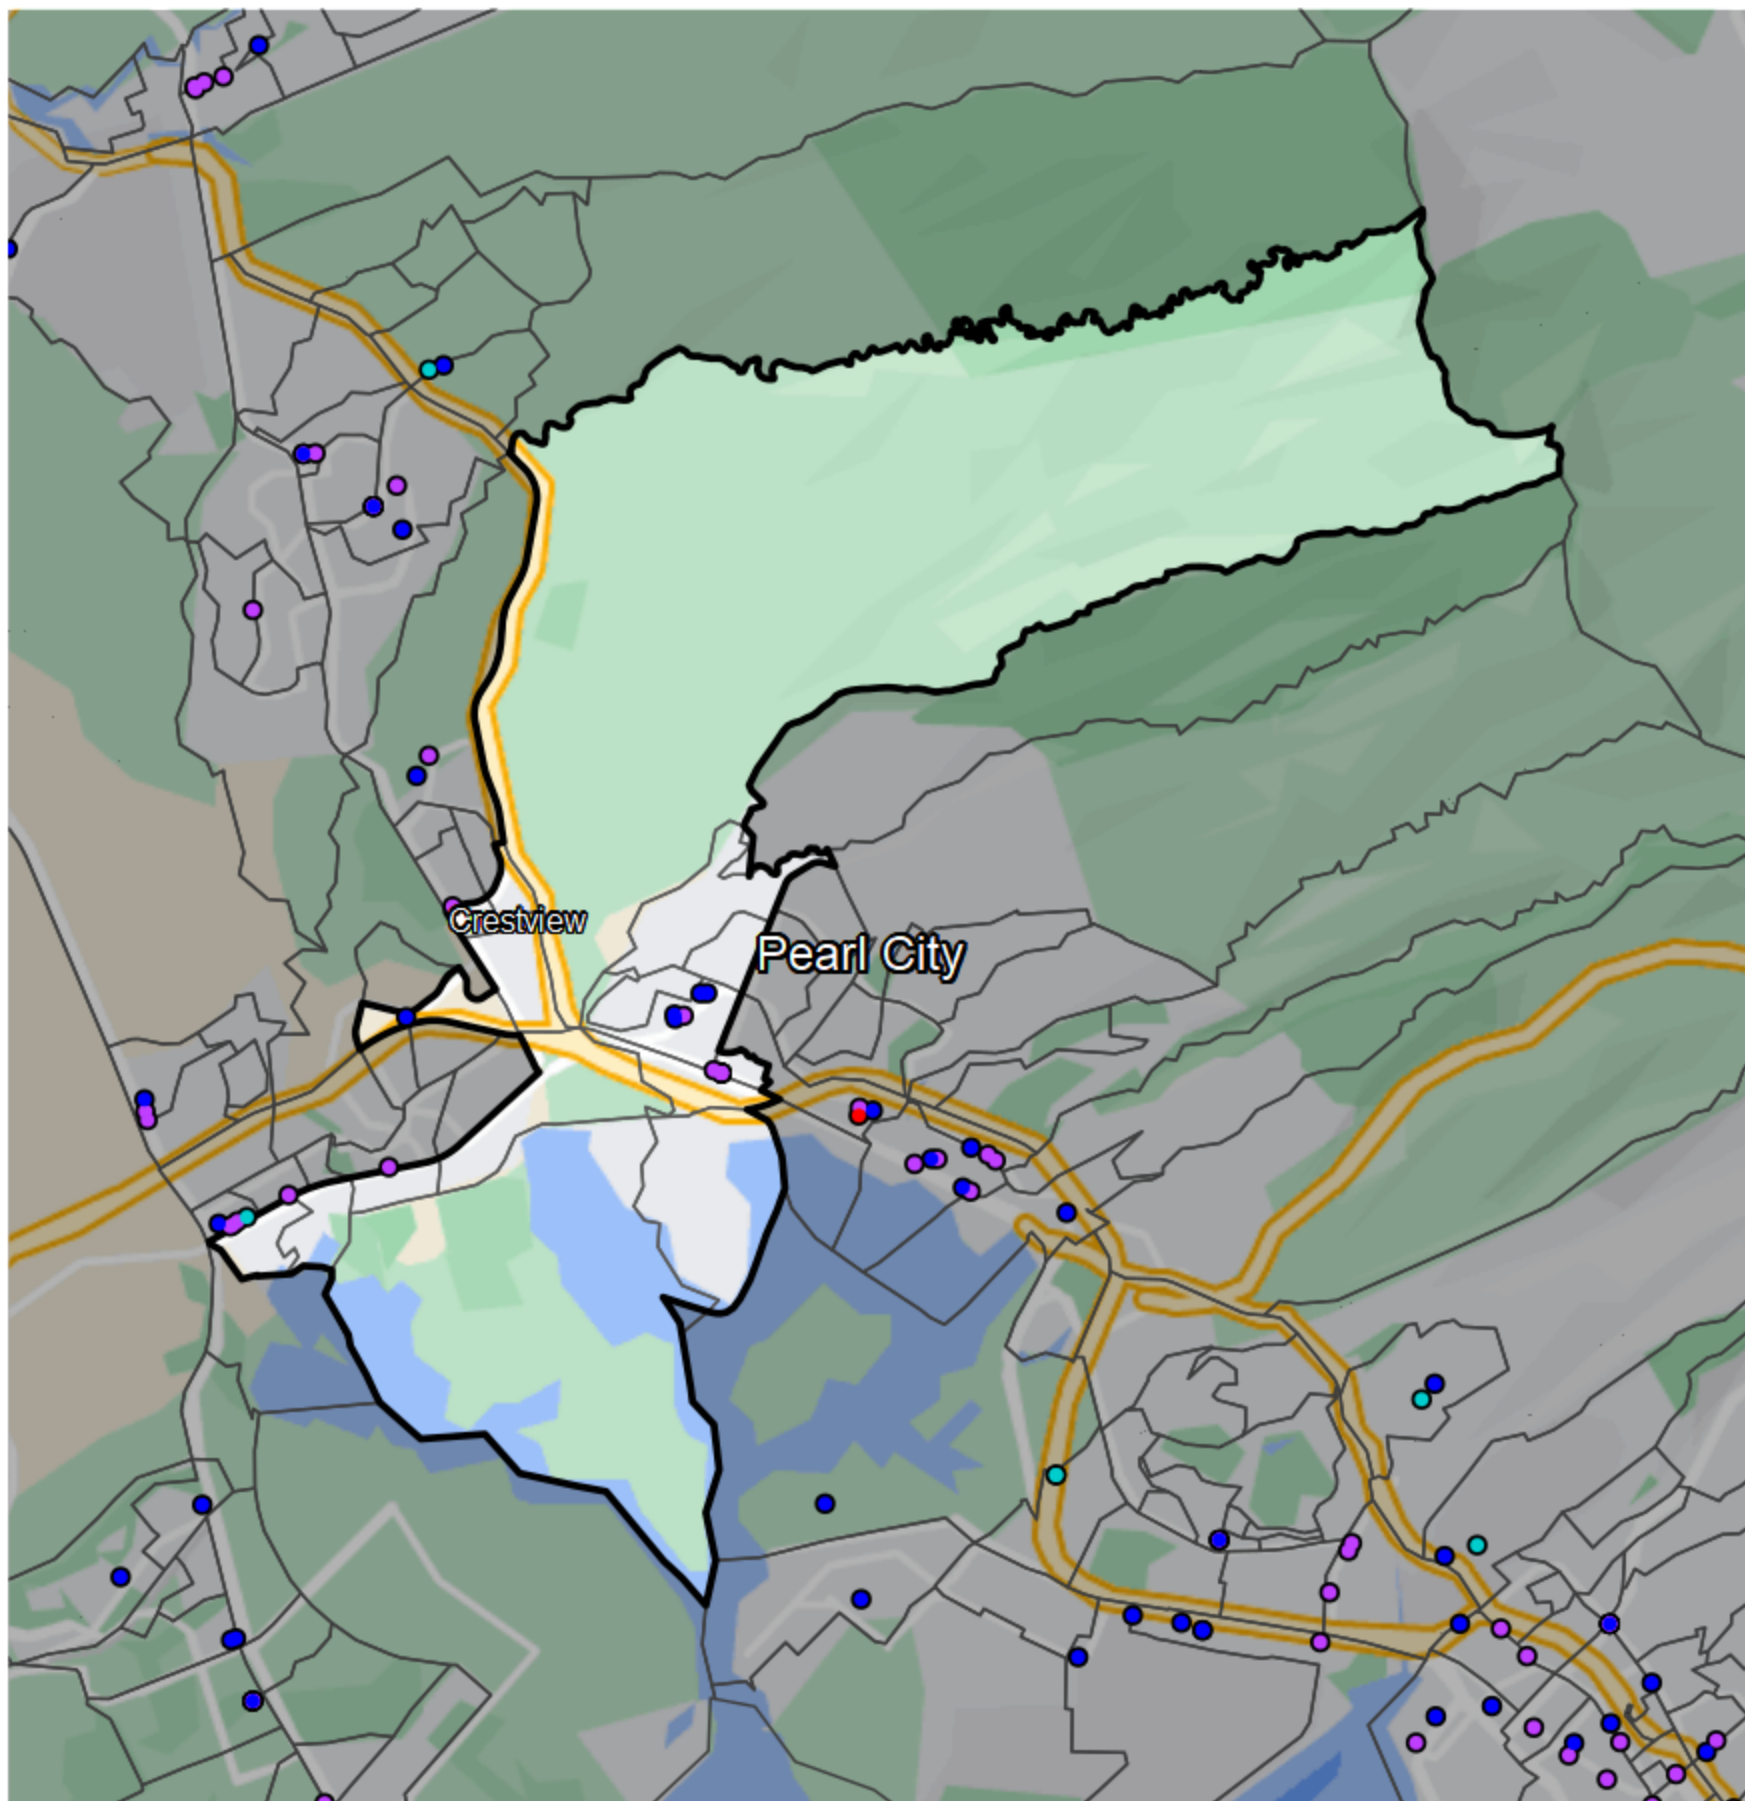

Hawaii - State House District 35

Banking Desert

No Branches within 10 Miles of Population Center

Financial Institutions

- Bank: 7
- Bank, Out-of-State: 0
- Credit Union: 5
- Credit Union, Out-of-State: 0