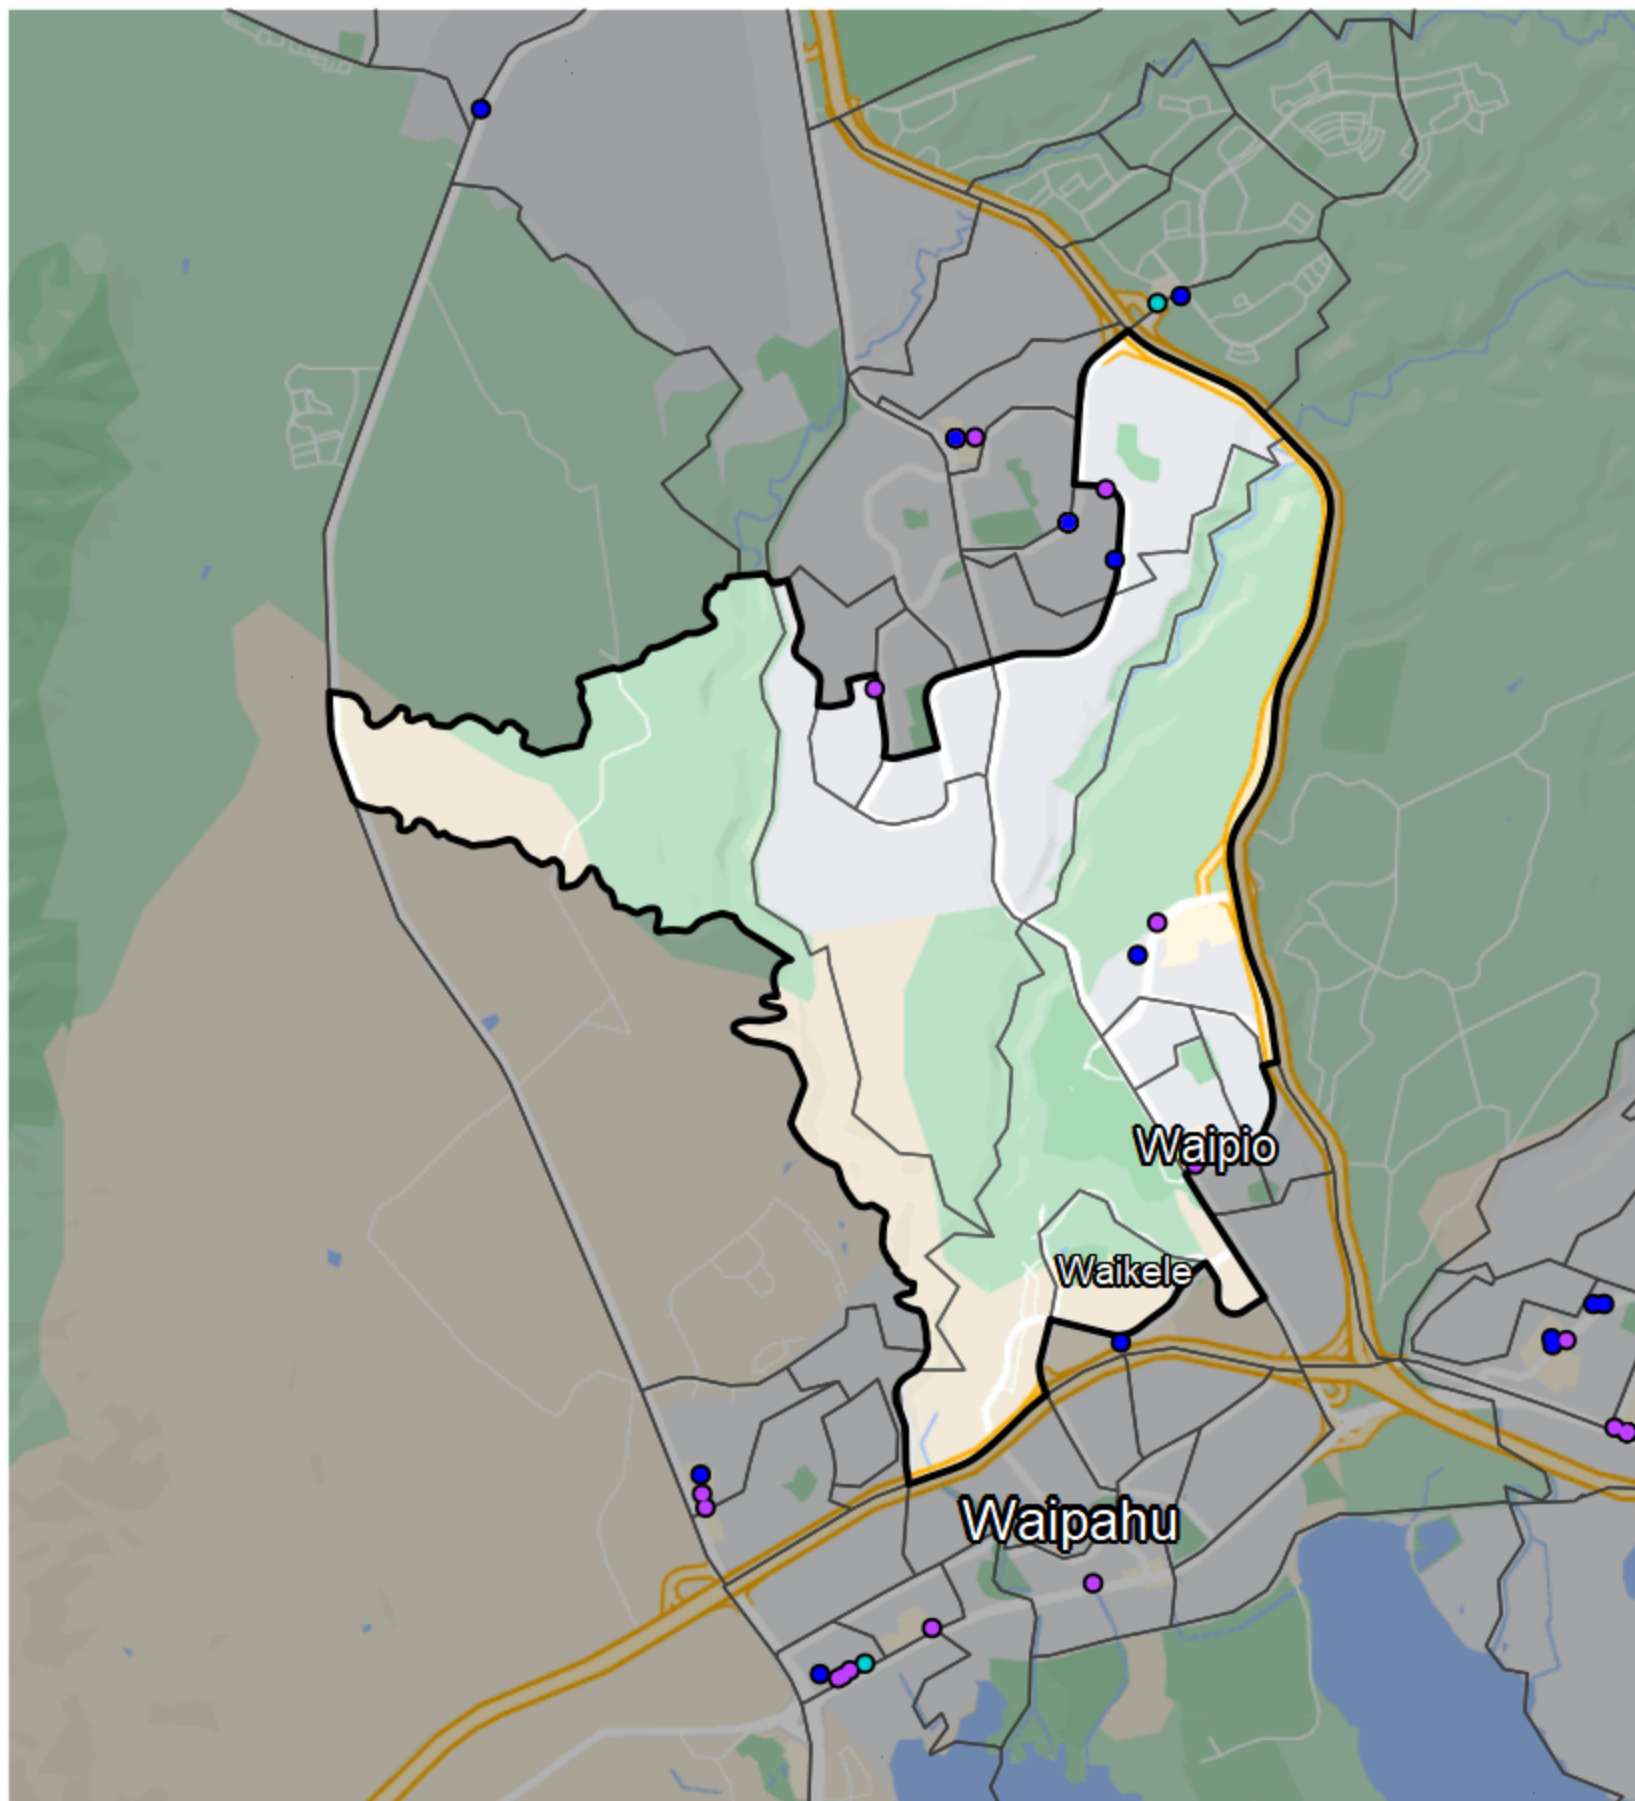

# Hawaii - State House District 37

## Banking Desert

No Branches within 10 Miles of Population Center