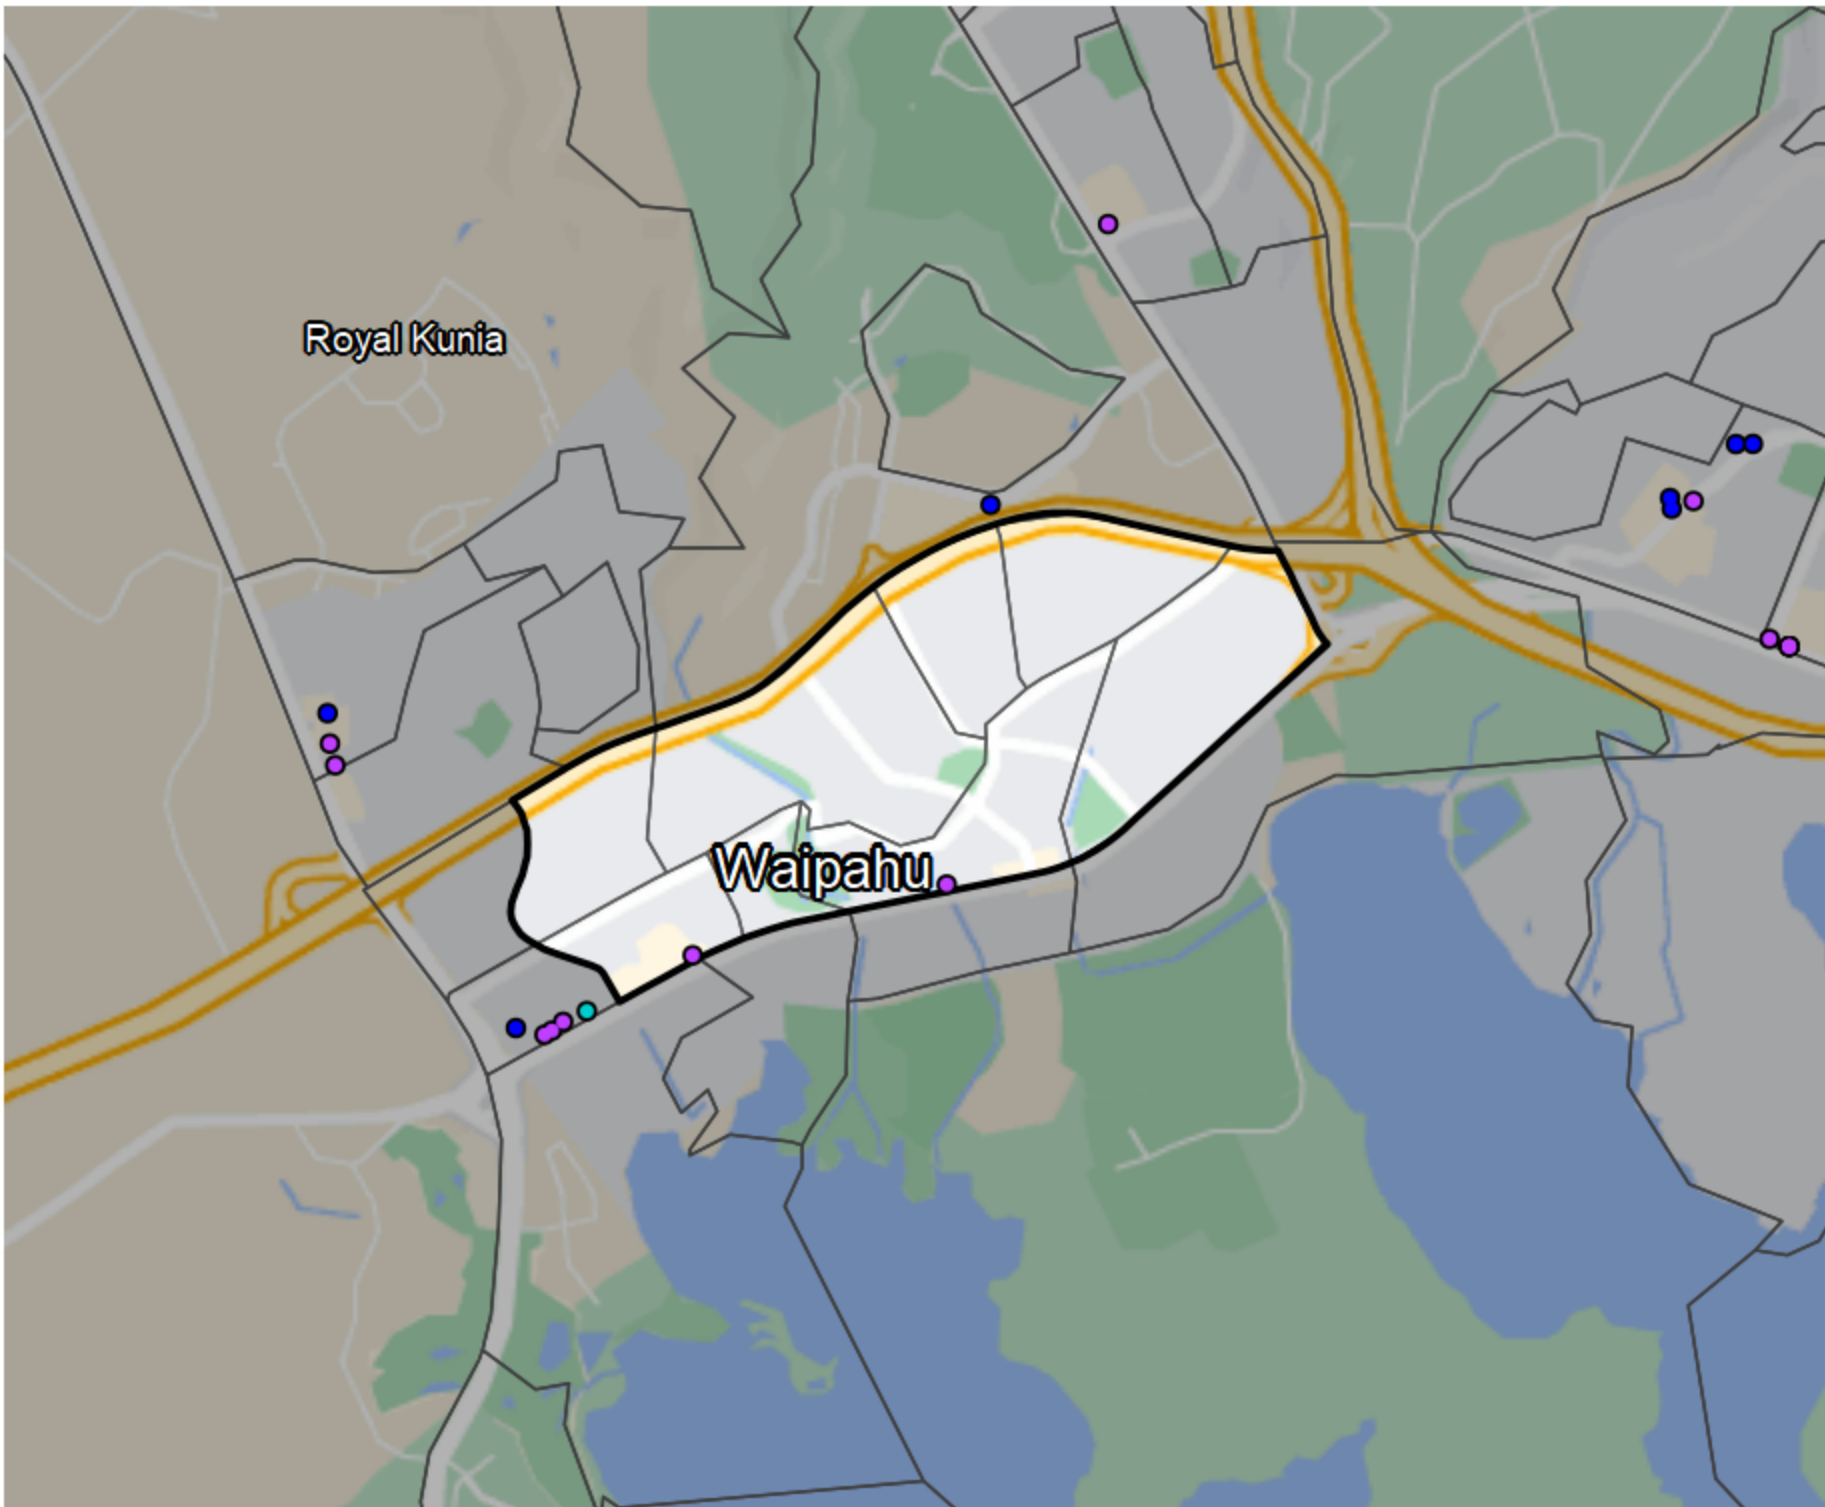

Hawaii - State House District 38

Banking Desert

No Branches within 10 Miles of Population Center

Financial Institutions

- Bank: 2
- Bank, Out-of-State: 0
- Credit Union: 0
- Credit Union, Out-of-State: 0