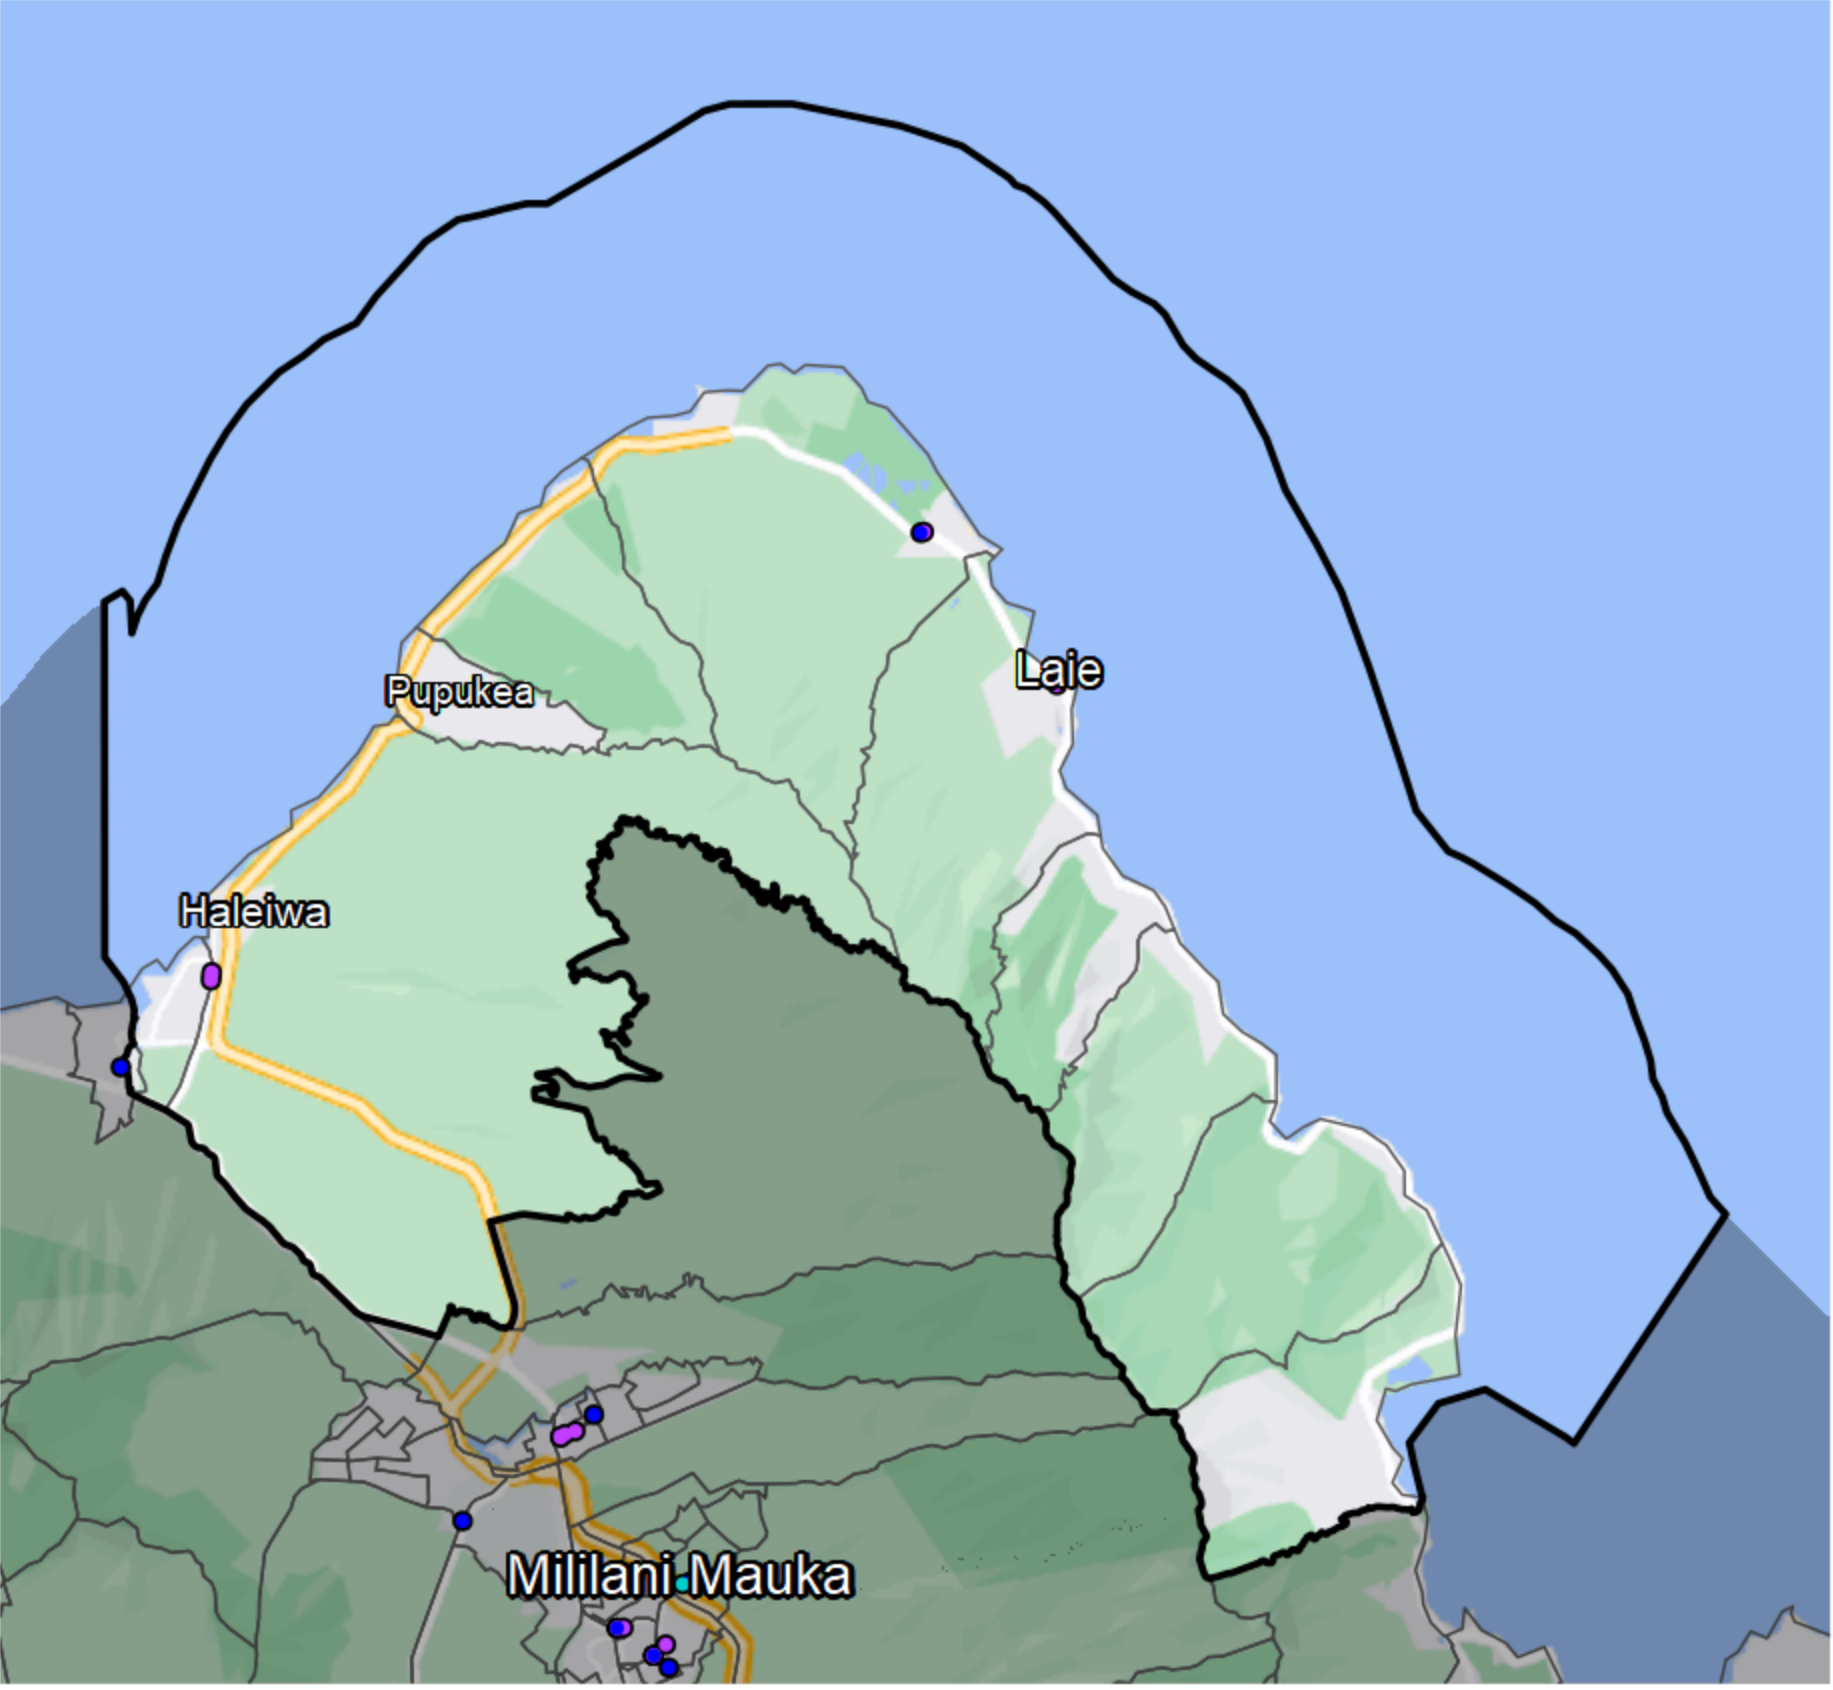

Hawaii - State House District 47

- Banking Desert**
- No Branches within 10 Miles of Population Center
- Financial Institutions**
- Bank: 5
 - Bank, Out-of-State: 0
 - Credit Union: 1
 - Credit Union, Out-of-State: 0

Sources: NCUA, FDIC, UW-Madison Population Lab, CDFI, US Census, Google Maps, CUNA