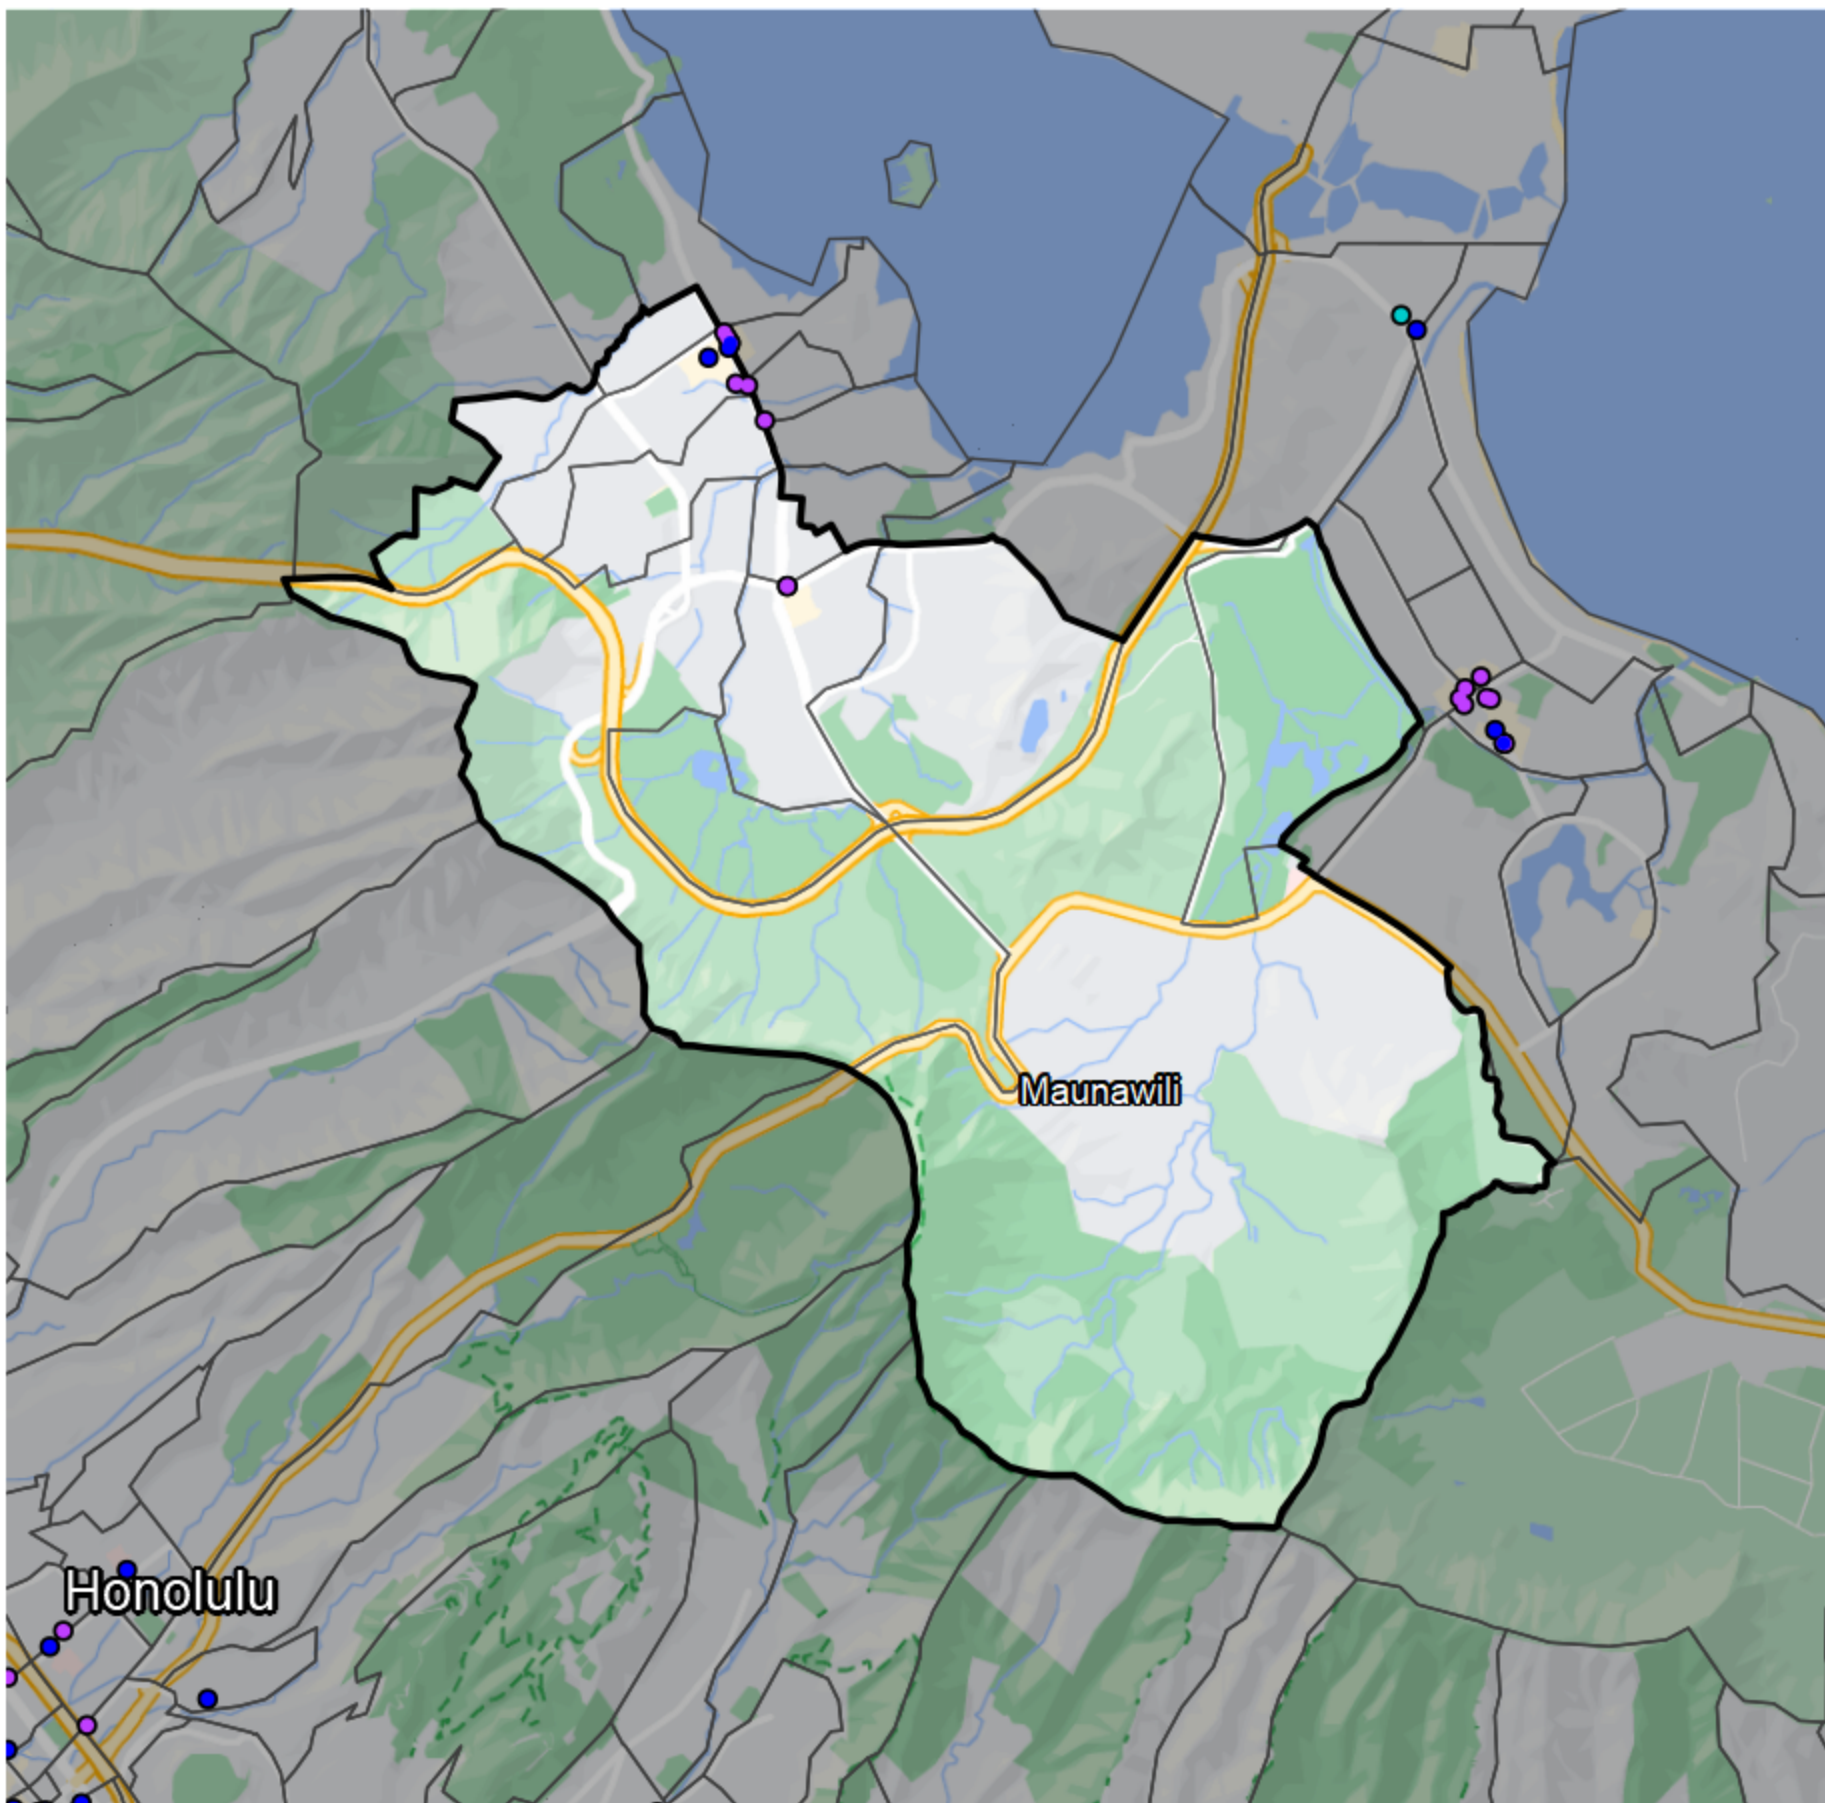

Hawaii - State House District 49

Banking Desert

No Branches within 10 Miles of Population Center

Financial Institutions

- Bank: 4
- Bank, Out-of-State: 0
- Credit Union: 2
- Credit Union, Out-of-State: 0

Honolulu

Maunawili