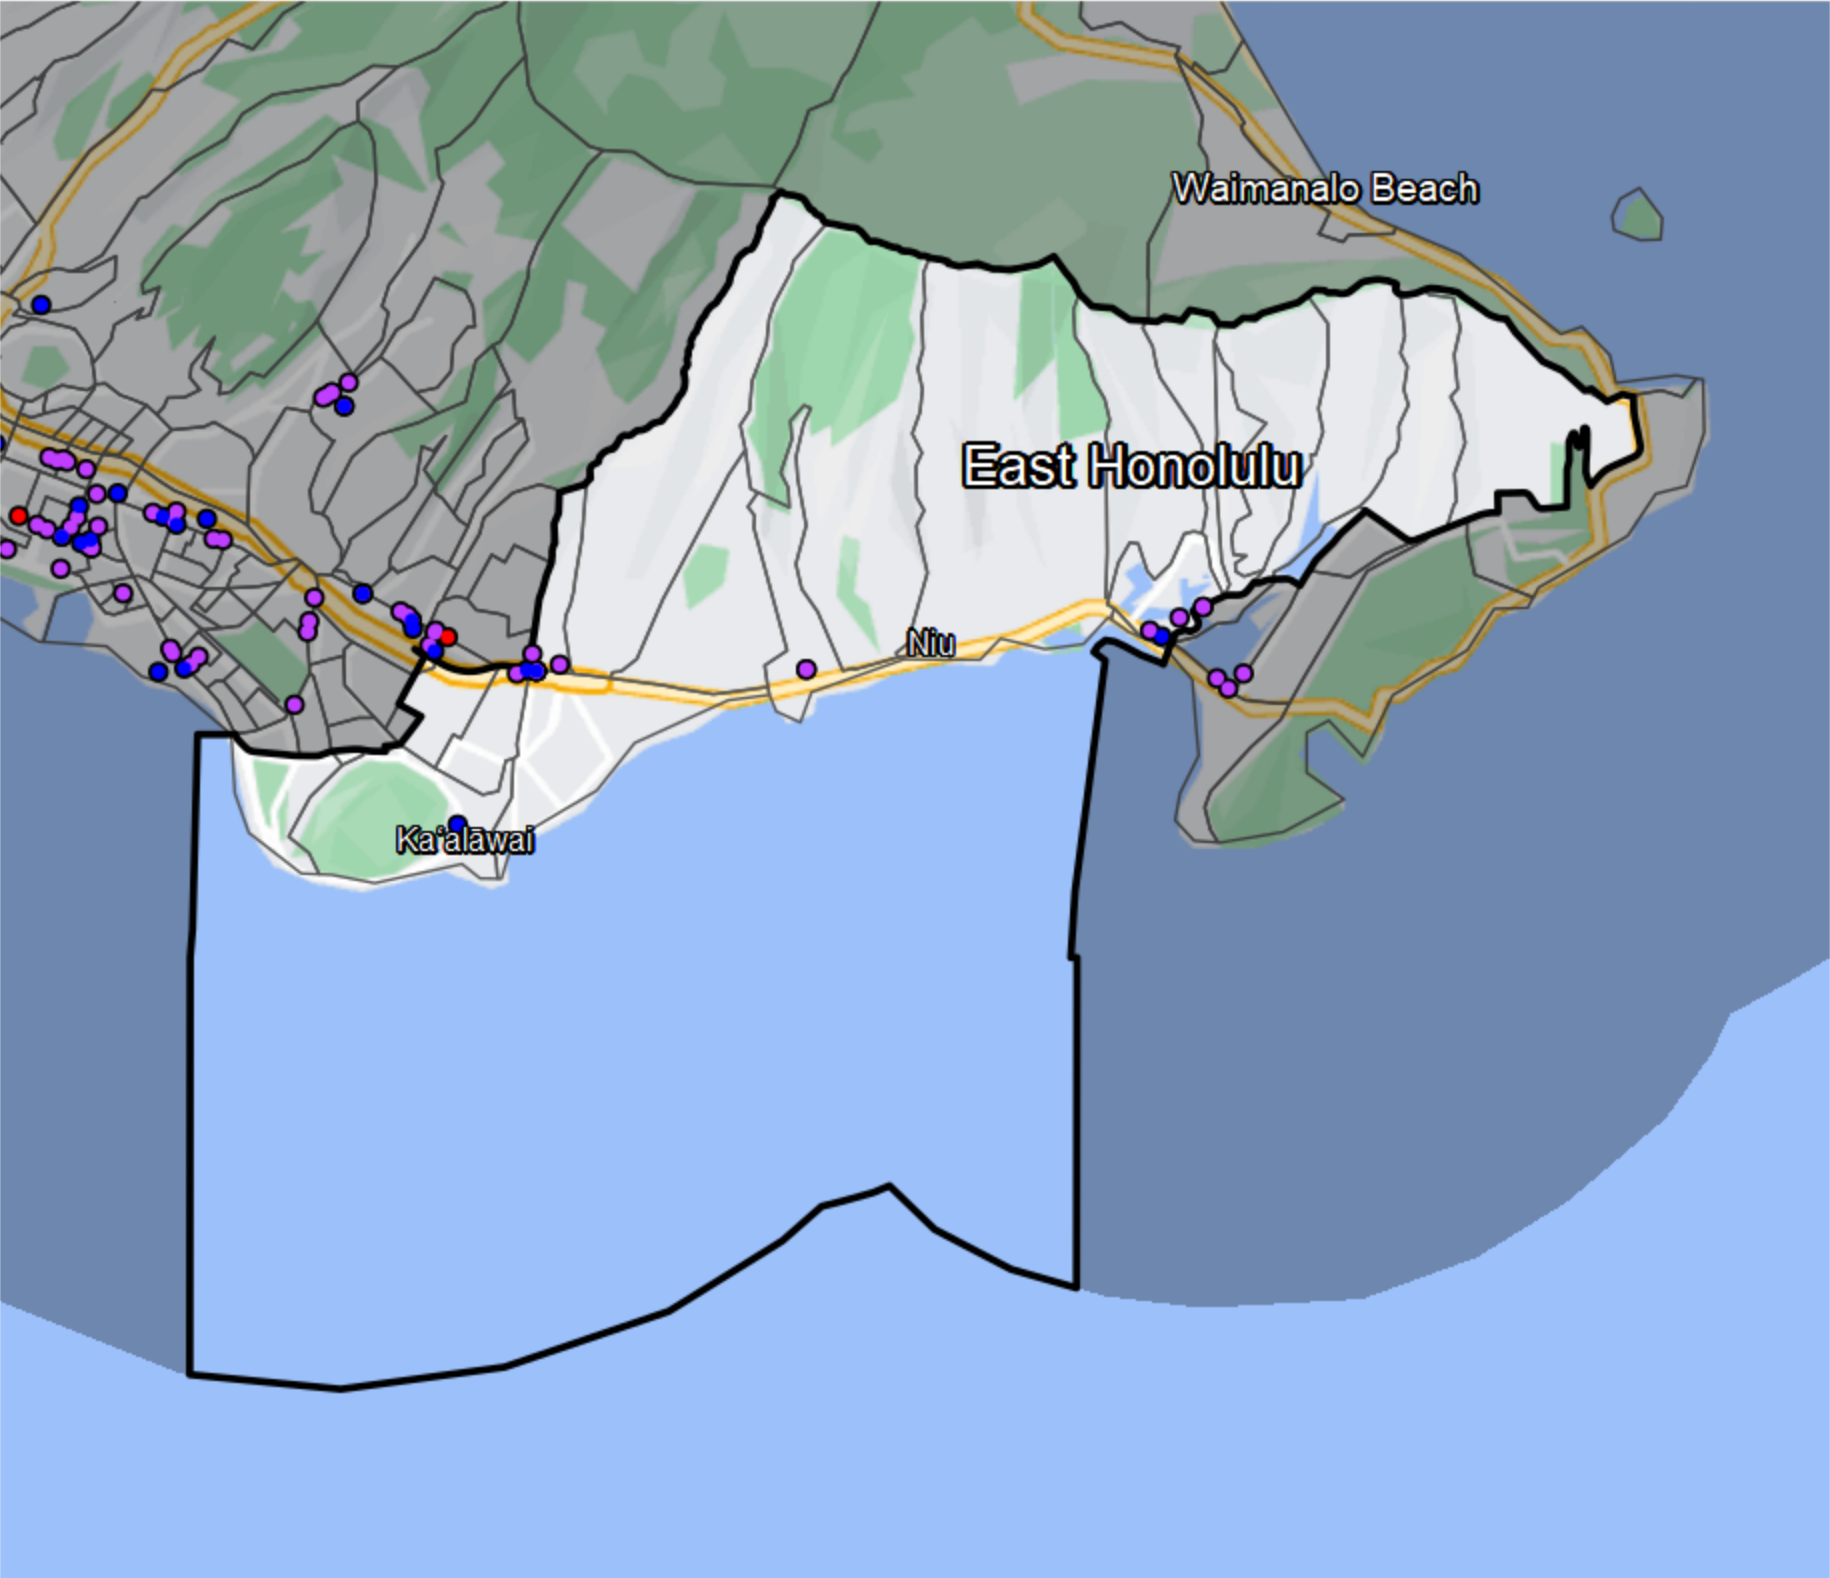

# Hawaii - State Senate District 9

**Banking Desert**  
No Branches within 10 Miles of Population Center

**Financial Institutions**  
Bank: 12  
Bank, Out-of-State: 0  
Credit Union: 4  
Credit Union, Out-of-State: 0

Sources: NCUA, FDIC, UW-Madison Population Lab, CDFI, US Census, Google Maps, CUNA