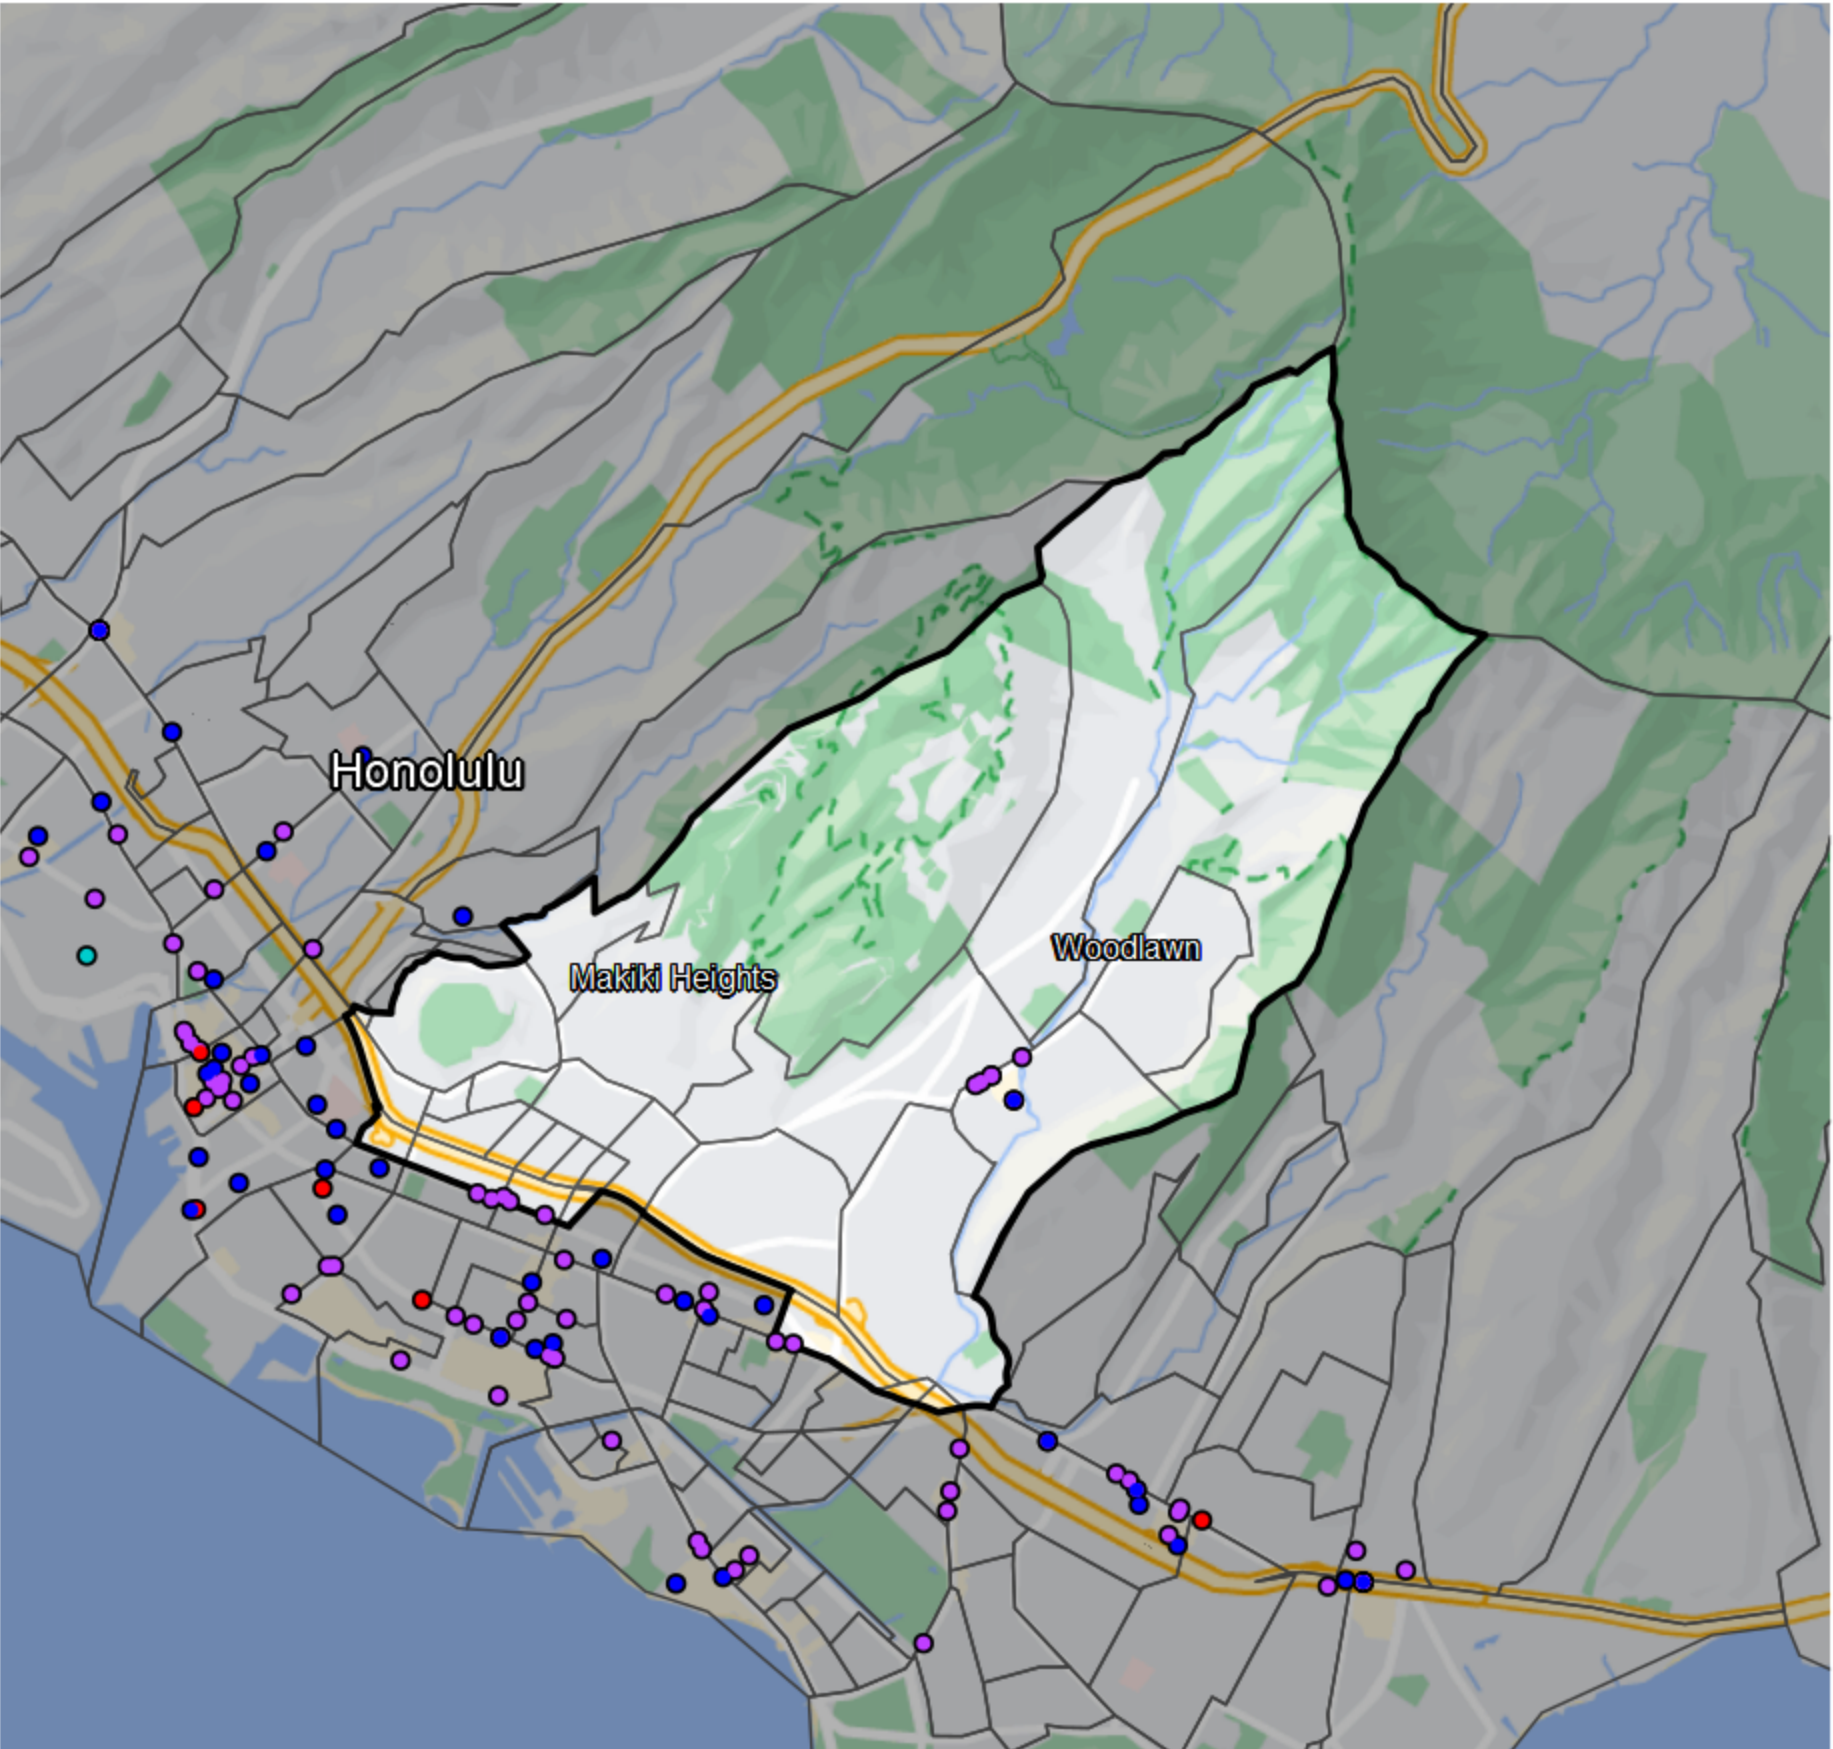

Hawaii - State Senate District 11

- Banking Desert**
- No Branches within 10 Miles of Population Center
- Financial Institutions**
- Bank: 10
 - Bank, Out-of-State: 0
 - Credit Union: 1
 - Credit Union, Out-of-State: 0

Sources: NCUA, FDIC, UW-Madison Population Lab, CDFI, US Census, Google Maps, CUNA