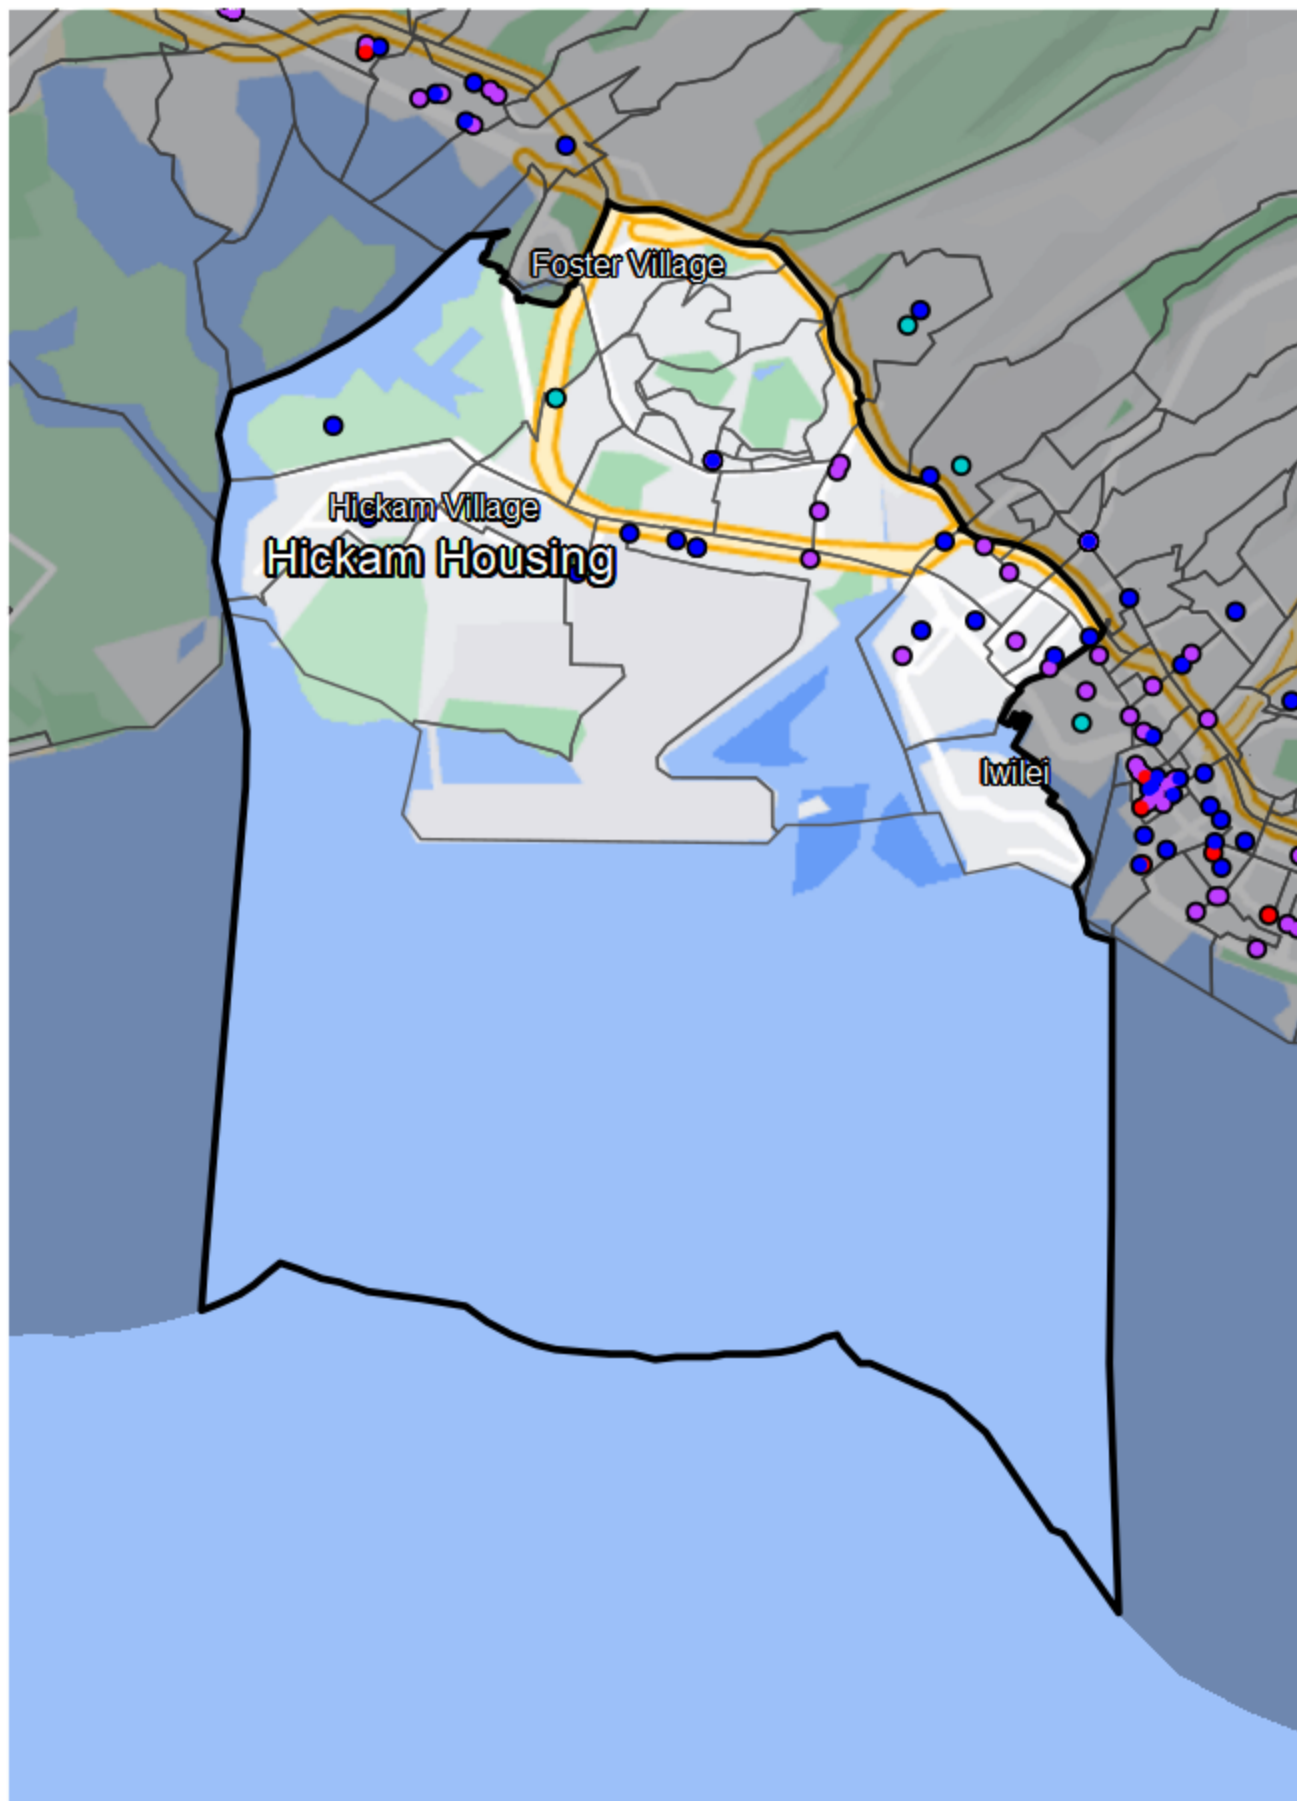

Hawaii - State Senate District 15

Banking Desert

No Branches within 10 Miles of Population Center

Financial Institutions

- Bank: 11
- Bank, Out-of-State: 0
- Credit Union: 13
- Credit Union, Out-of-State: 2