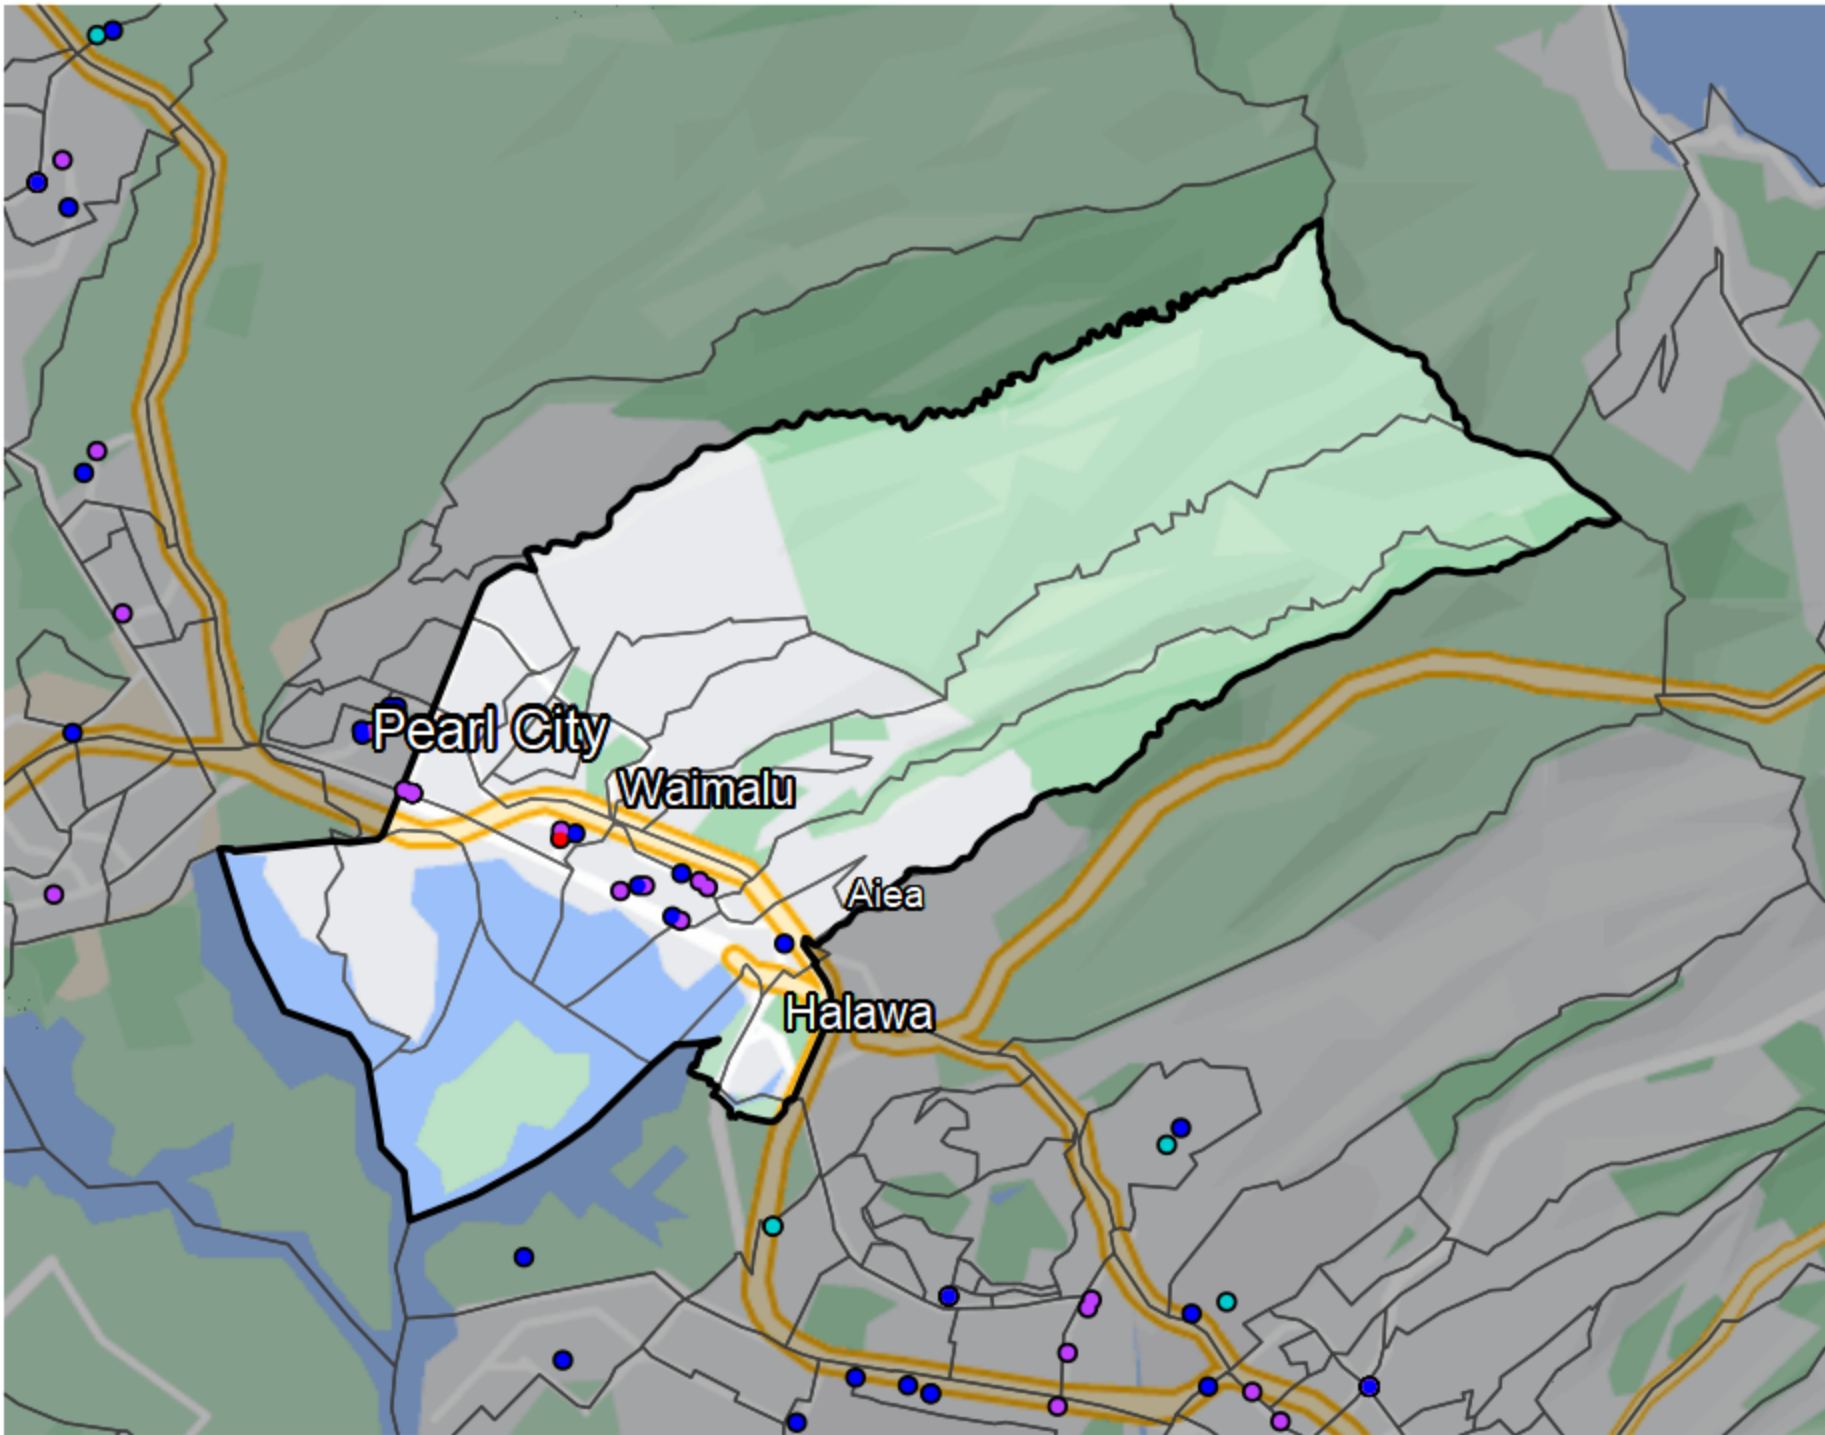

## Hawaii - State Senate District 16

- Banking Desert**
- No Branches within 10 Miles of Population Center
- Financial Institutions**
- Bank: 12
  - Bank, Out-of-State: 1
  - Credit Union: 5
  - Credit Union, Out-of-State: 0

Sources: NCUA, FDIC, UW-Madison Population Lab, CDFI, US Census, Google Maps, CUNA