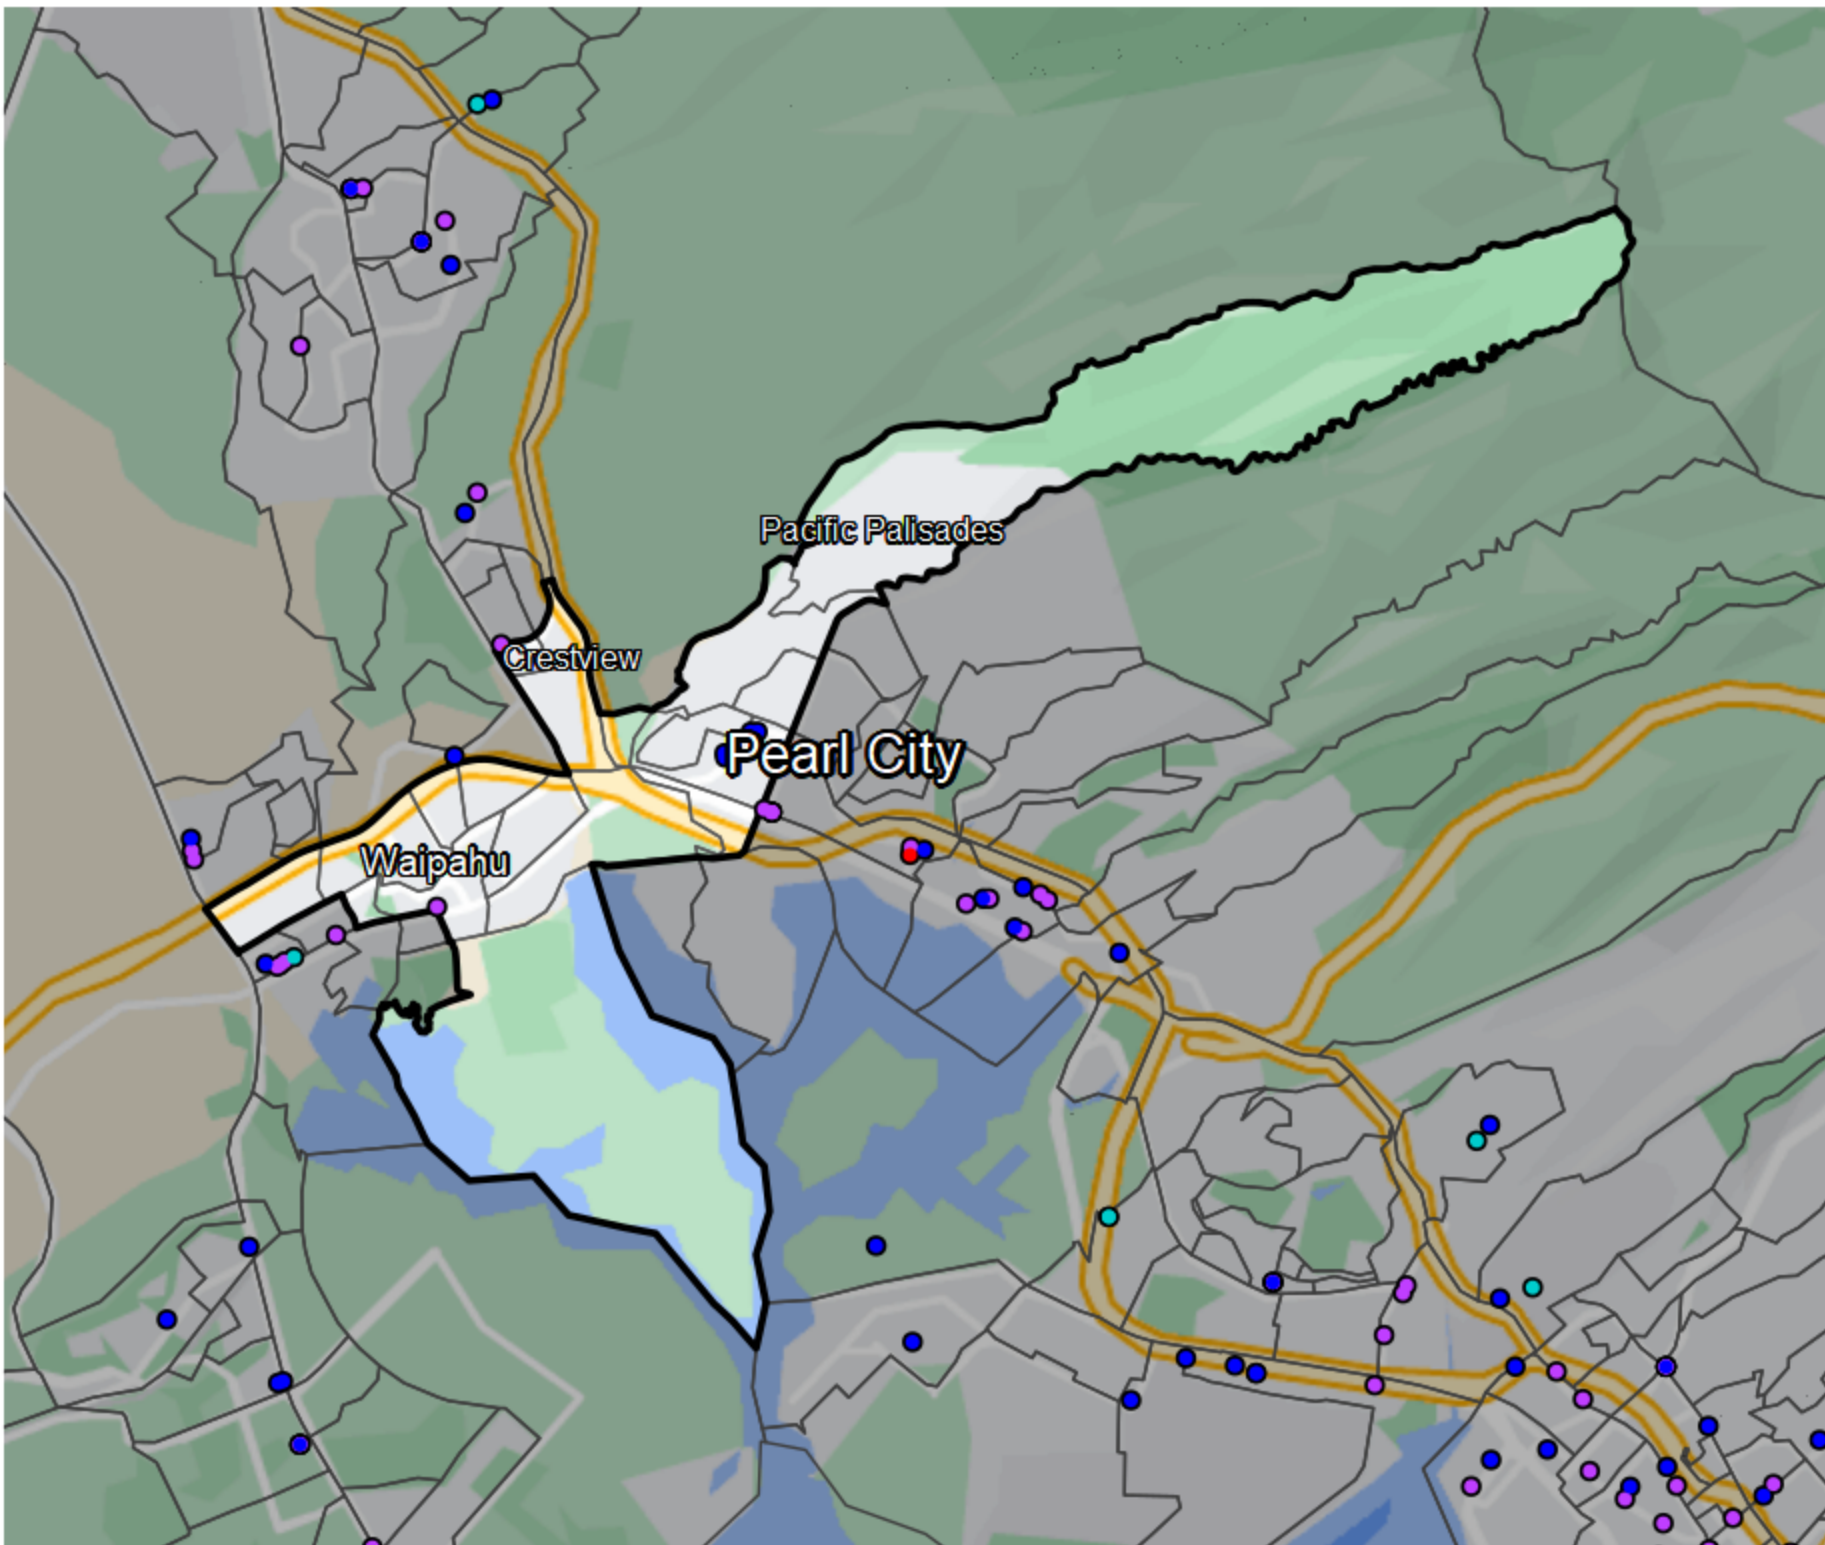

Hawaii - State Senate District 17

Financial Institutions

- Bank: 2
- Bank, Out-of-State: 0
- Credit Union: 4
- Credit Union, Out-of-State: 0

Banking Desert

- No Branches within 10 Miles of Population Center

Sources: NCUA, FDIC, UW-Madison Population Lab, CDFI, US Census, Google Maps, CUNA