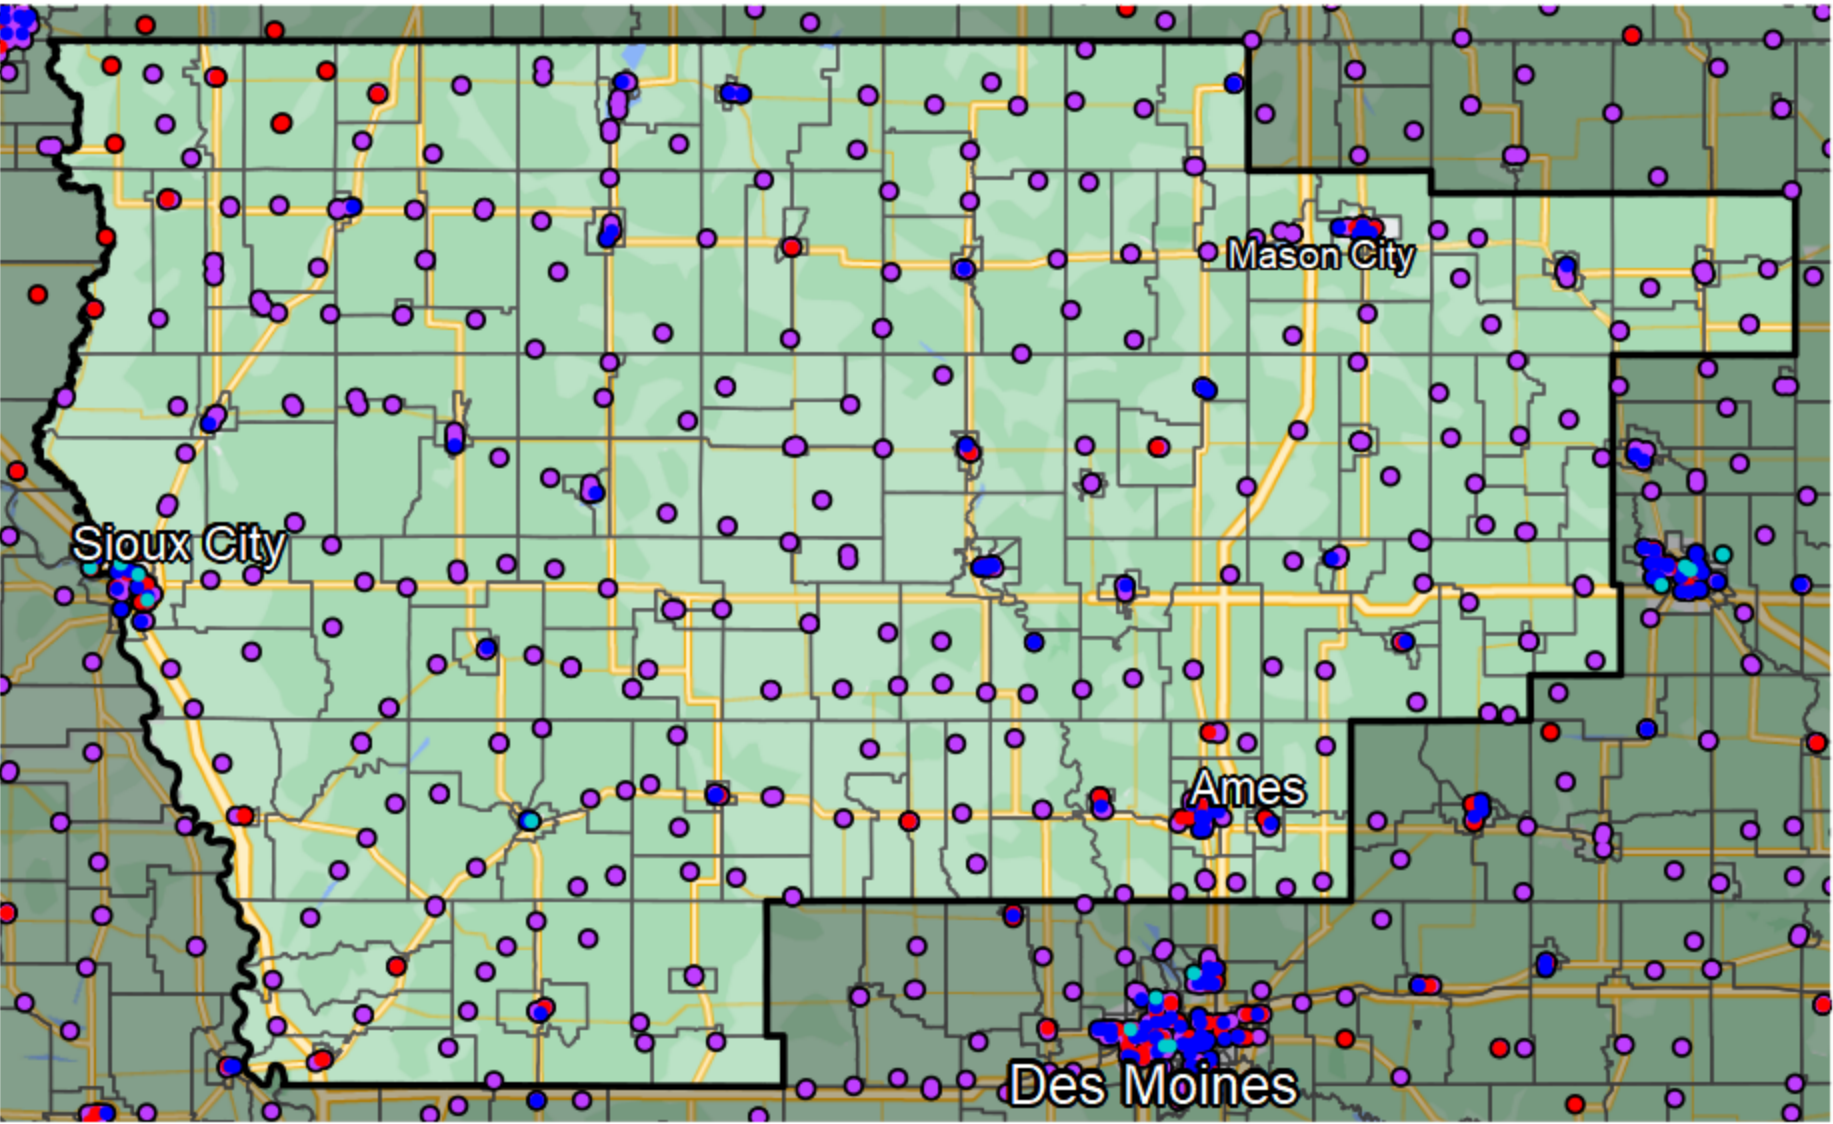

# Iowa - Congressional District 4

**Banking Desert**  
No Branches within 10 Miles of Population Center

- Financial Institutions**
- Bank: 445
  - Bank, Out-of-State: 66
  - Credit Union: 55
  - Credit Union, Out-of-State: 4

Sources: NCUA, FDIC, UW-Madison Population Lab, CDFI, US Census, Google Maps, CUNA