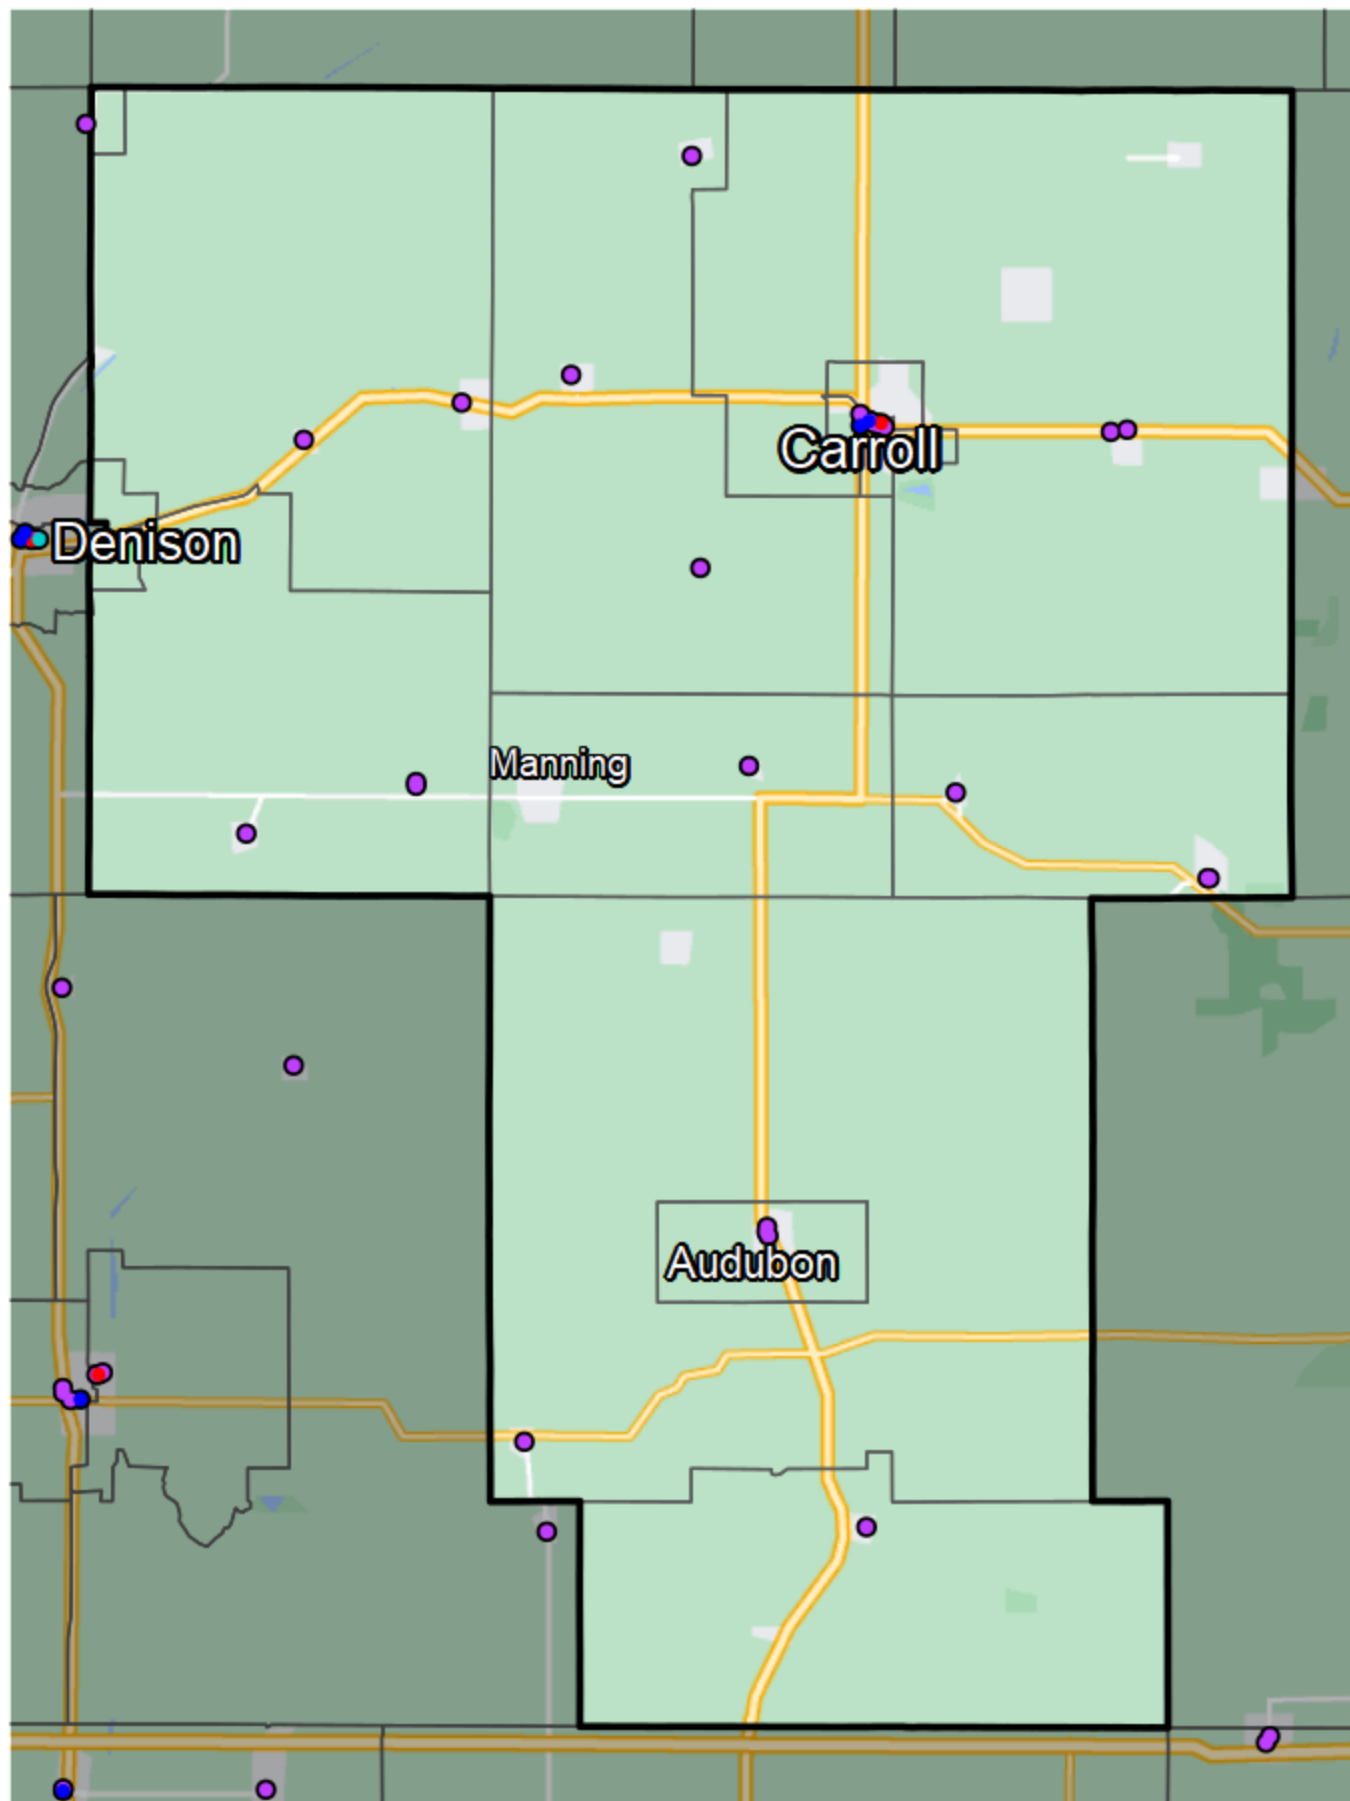

# Iowa - State House District 12

## Banking Desert

No Branches within 10 Miles of Population Center

## Financial Institutions

- Bank: 25
- Bank, Out-of-State: 1
- Credit Union: 2
- Credit Union, Out-of-State: 0