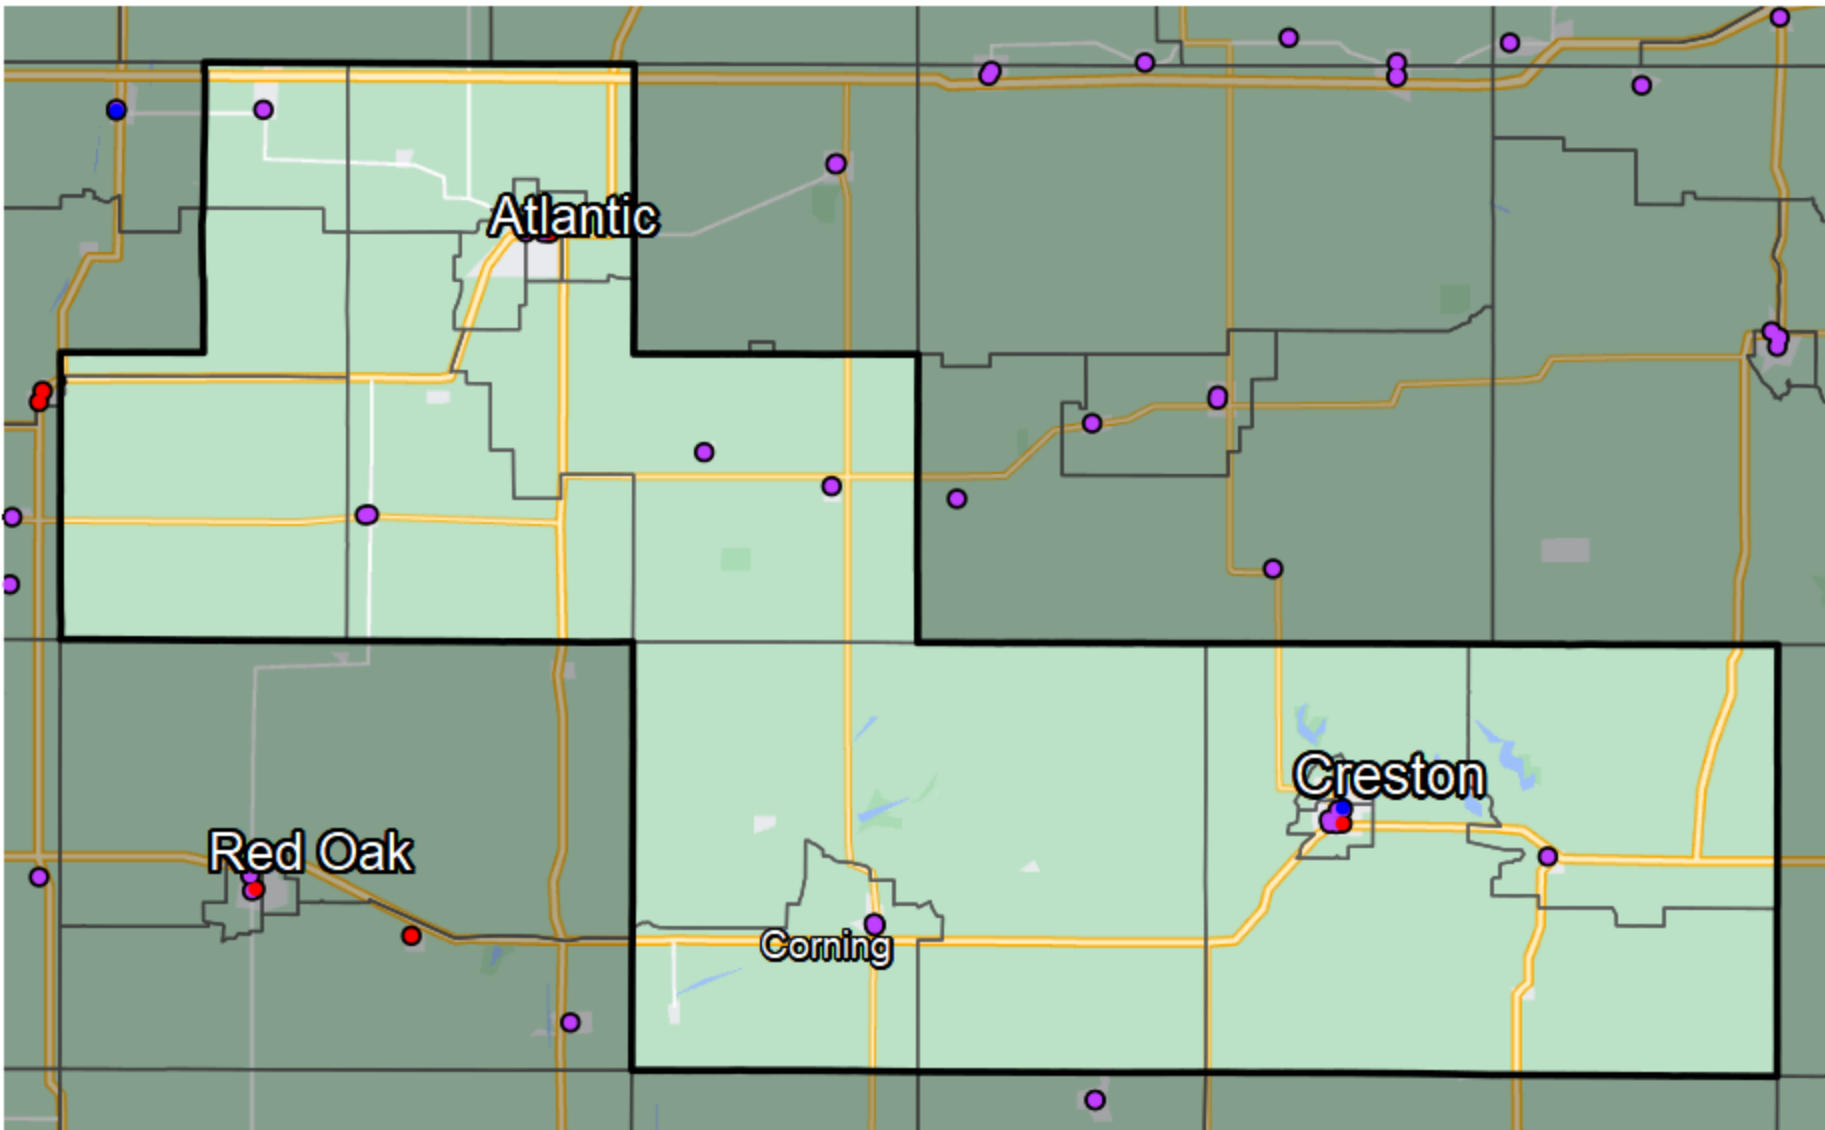

## Iowa - State House District 21

### Banking Desert

No Branches within 10 Miles of Population Center