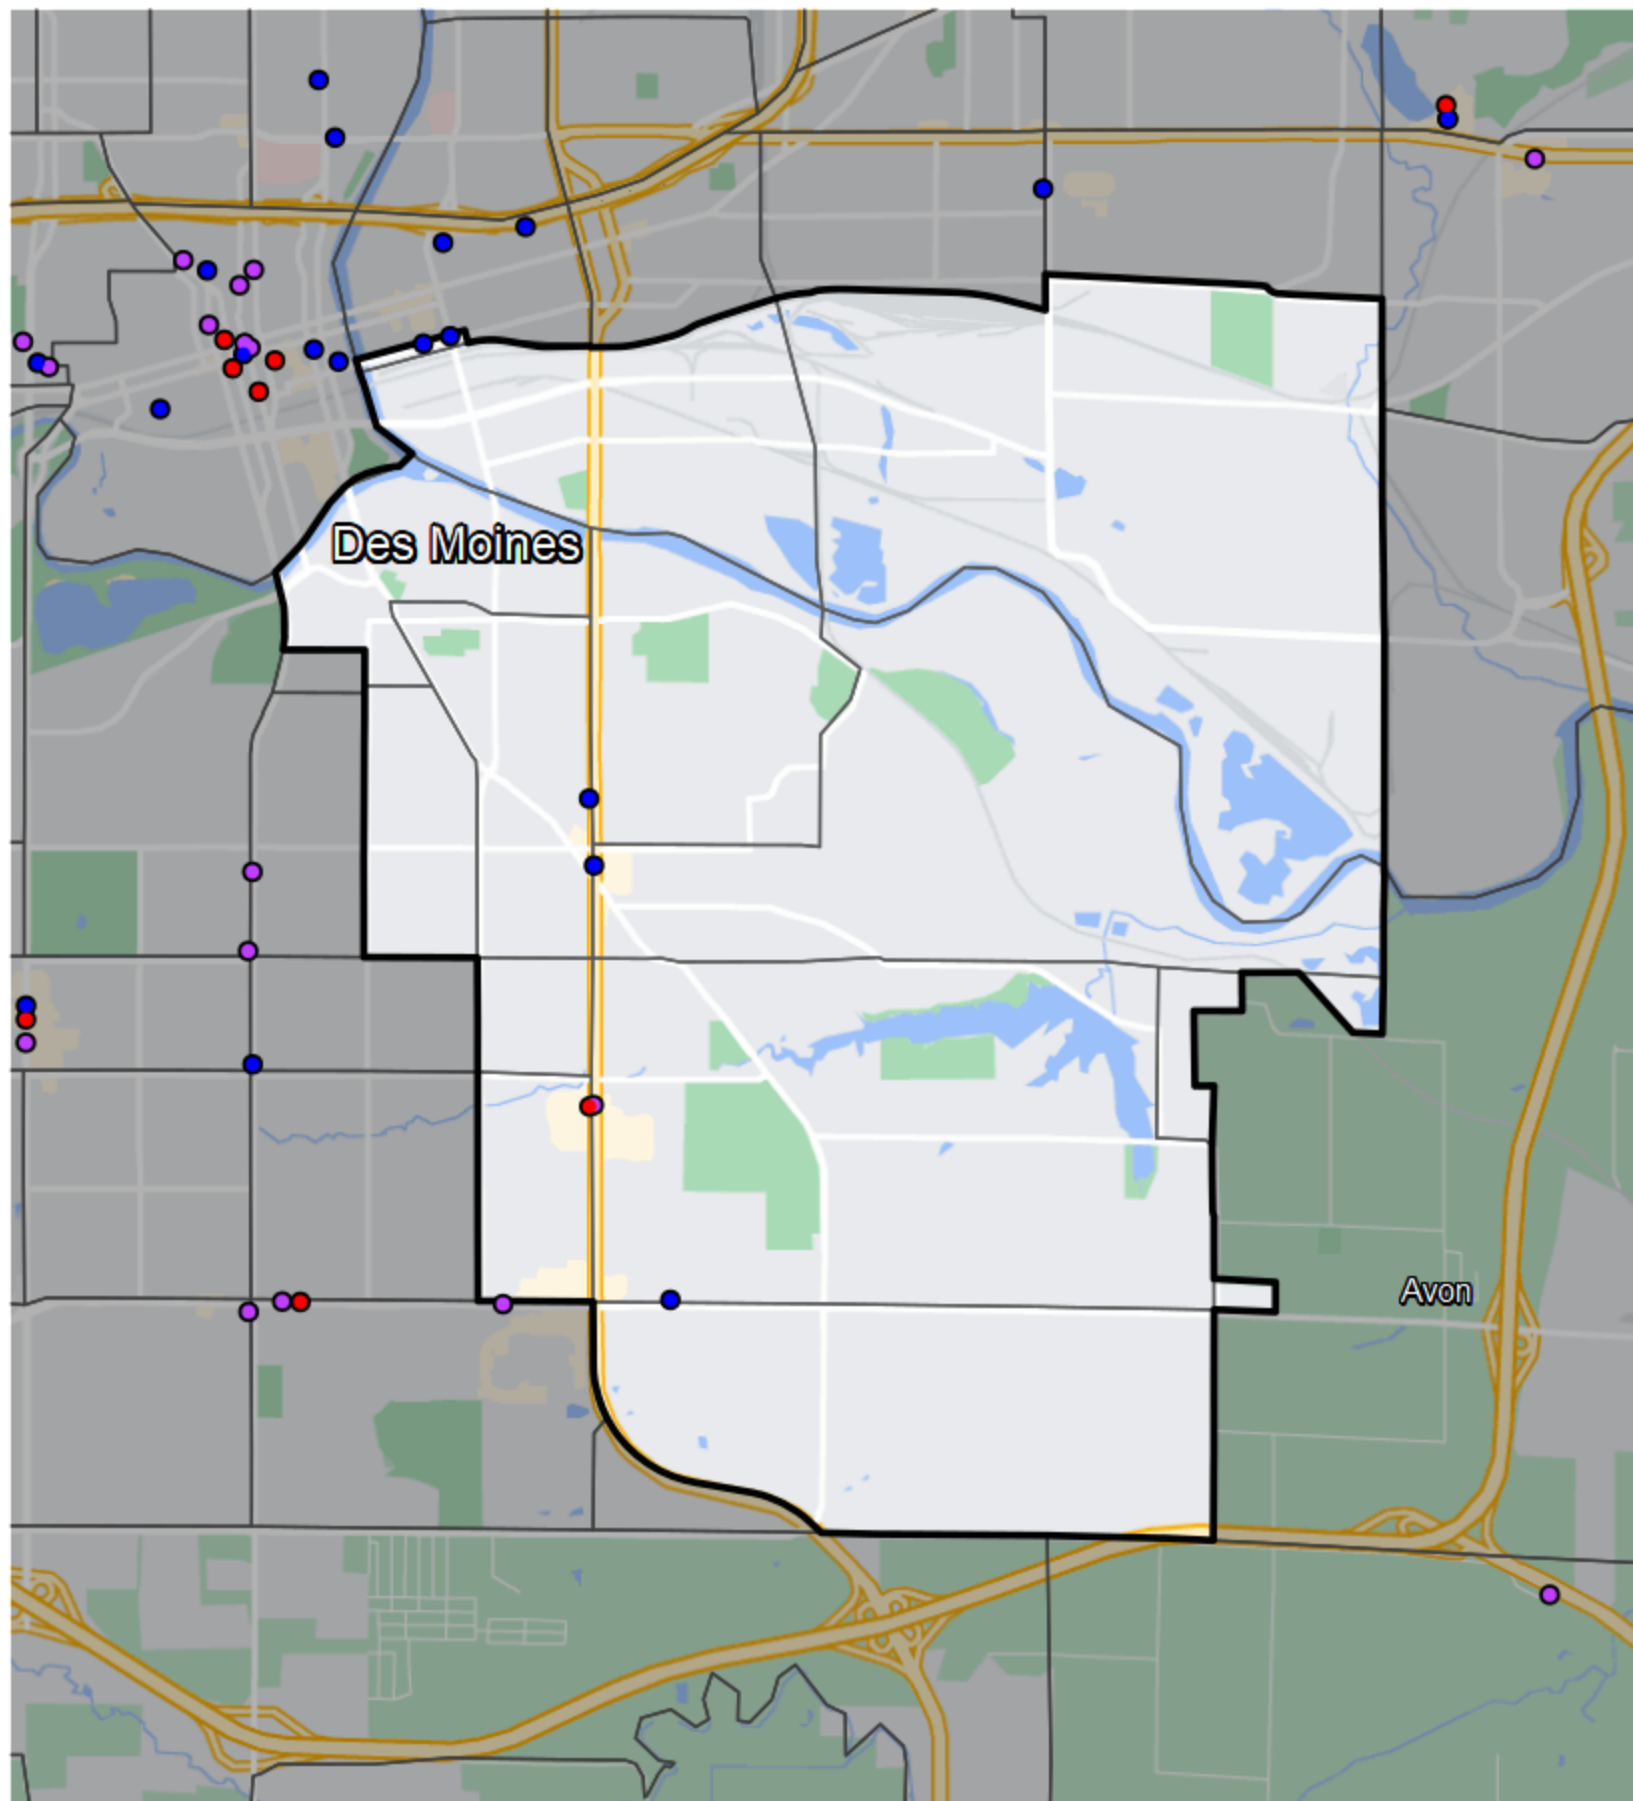

Iowa - State House District 33

Banking Desert

No Branches within 10 Miles of Population Center

Financial Institutions

- Bank: 1
- Bank, Out-of-State: 1
- Credit Union: 5
- Credit Union, Out-of-State: 0