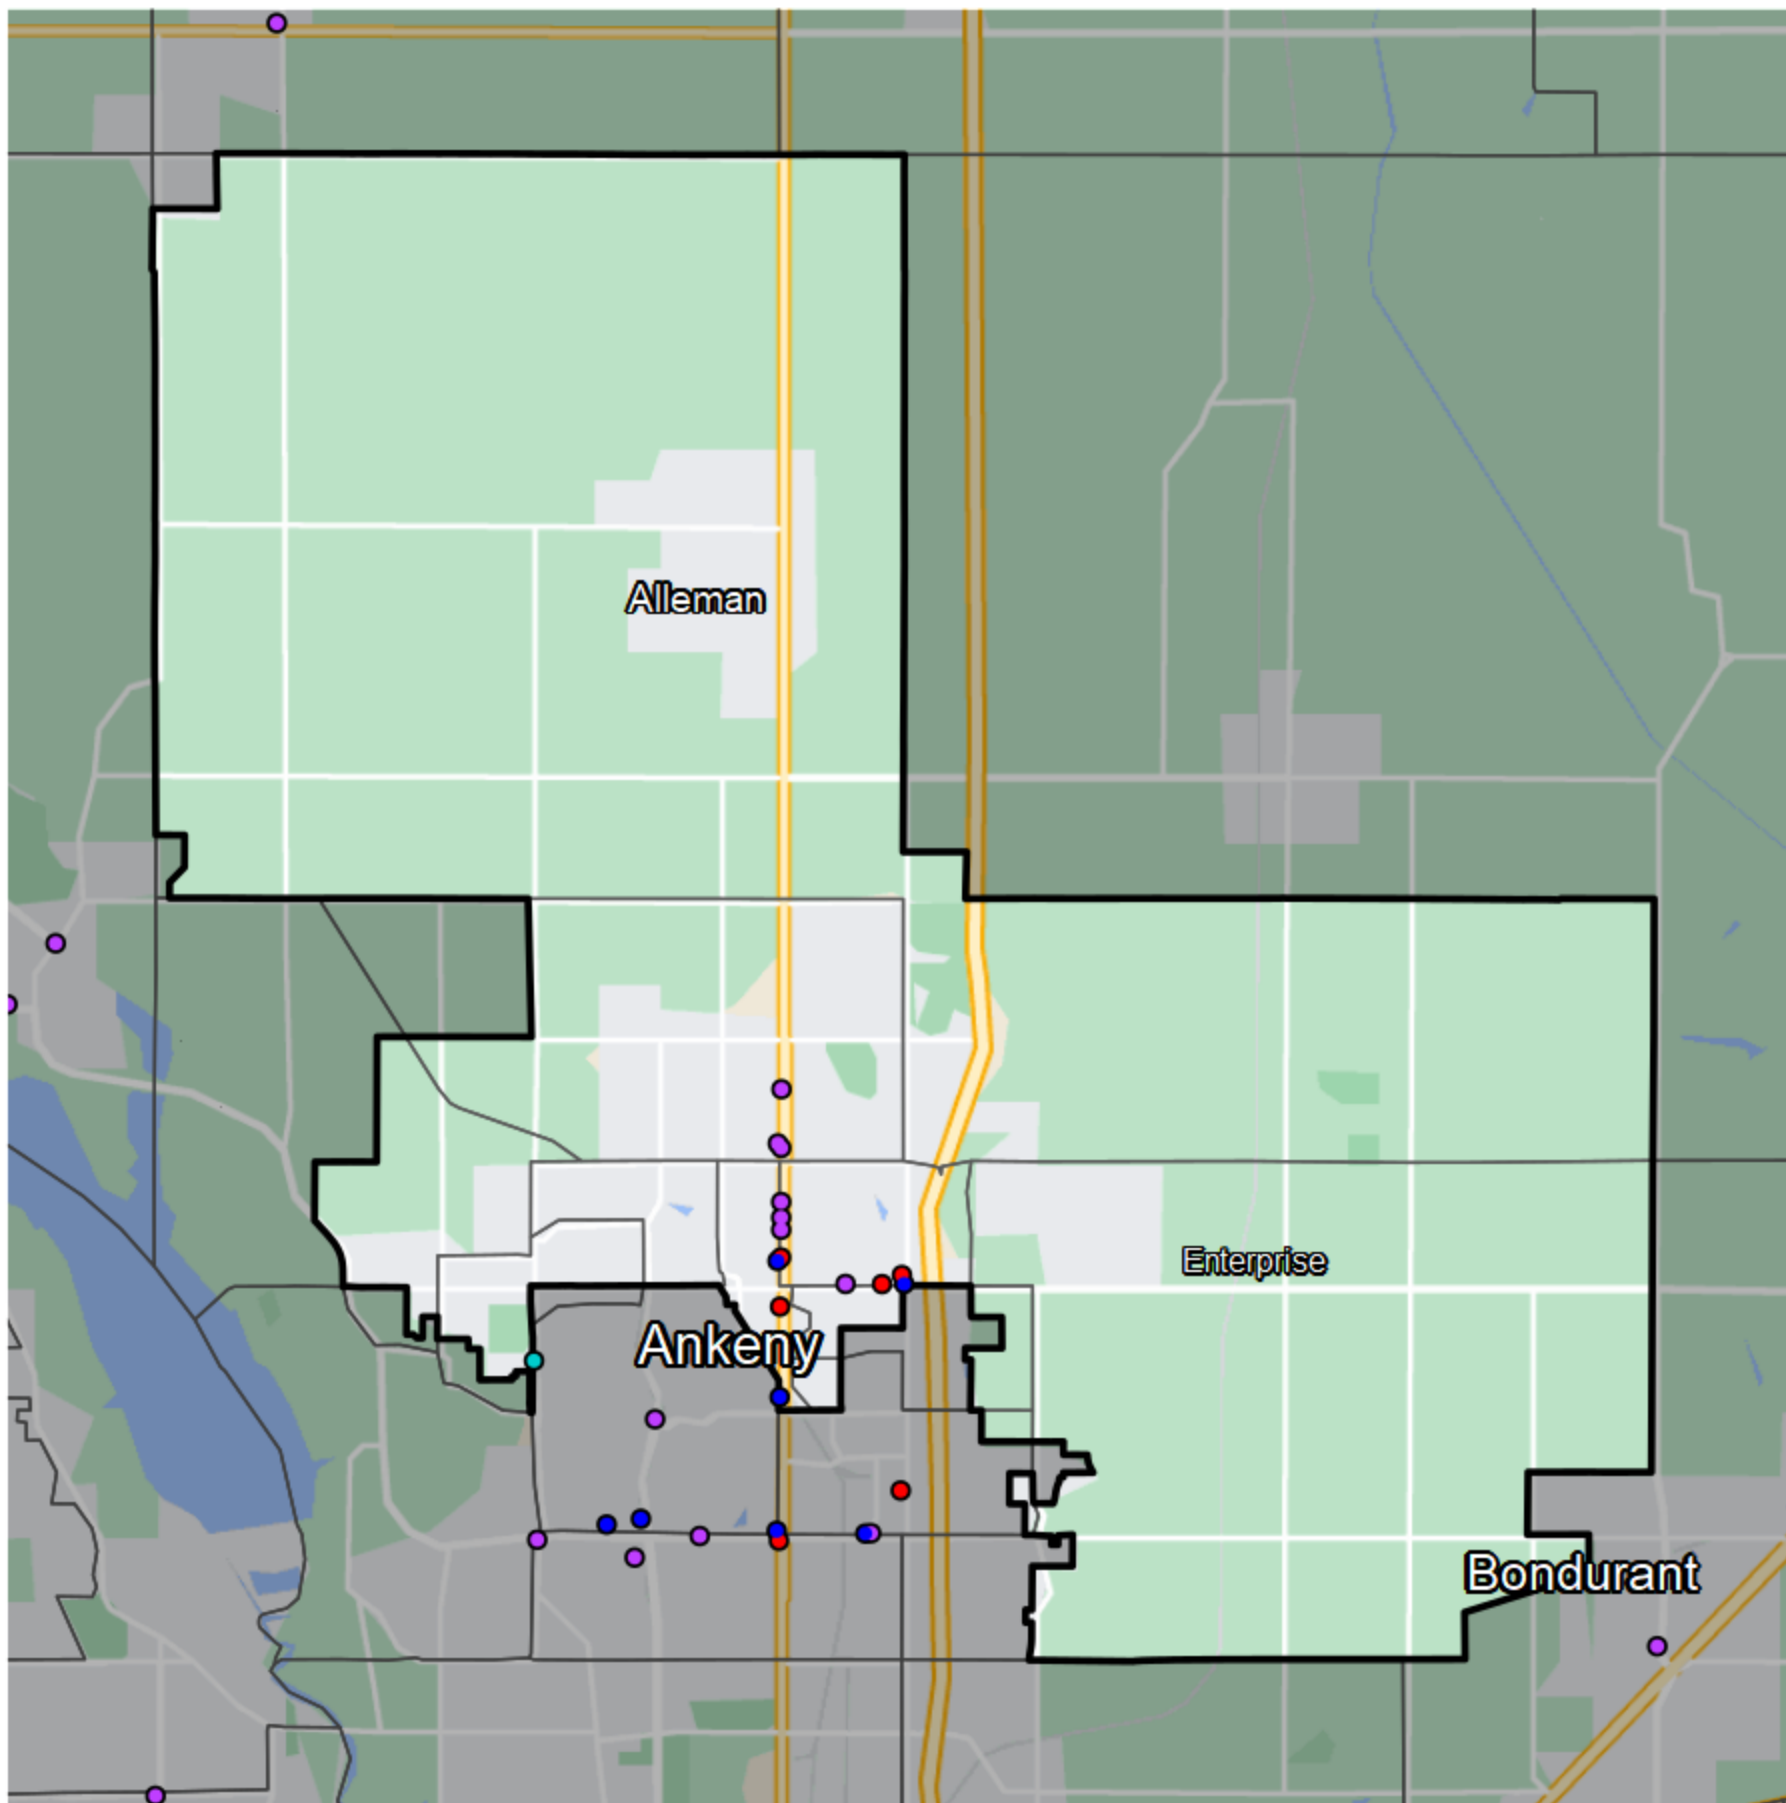

Iowa - State House District 37

Banking Desert

No Branches within 10 Miles of Population Center

Financial Institutions

- Bank: 7
- Bank, Out-of-State: 4
- Credit Union: 3
- Credit Union, Out-of-State: 0