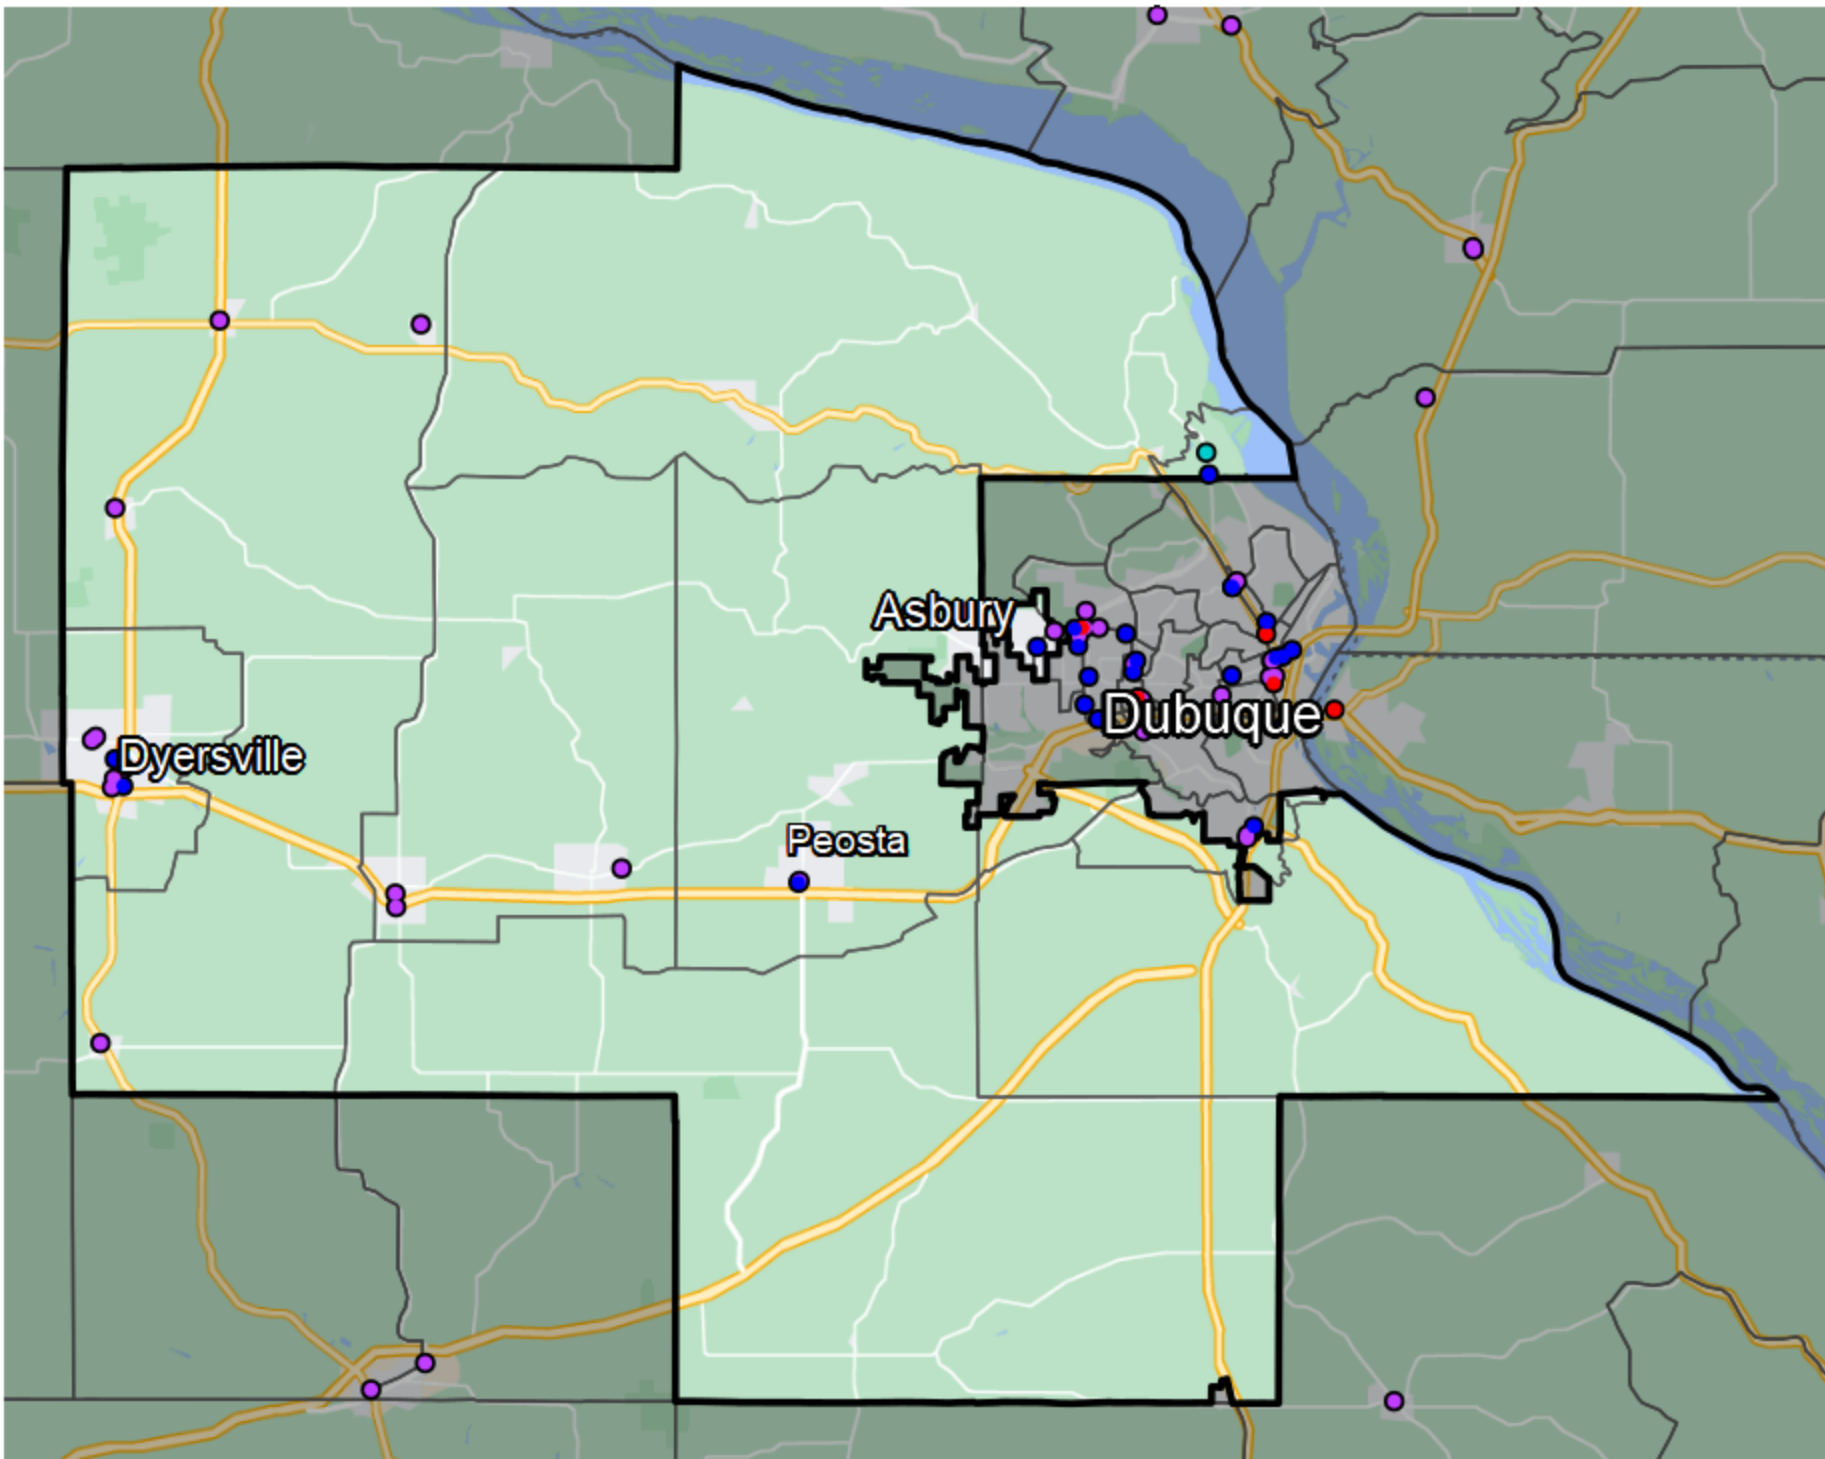

Iowa - State House District 57

Banking Desert

No Branches within 10 Miles of Population Center

Financial Institutions

- Bank: 15
- Bank, Out-of-State: 0
- Credit Union: 5
- Credit Union, Out-of-State: 1