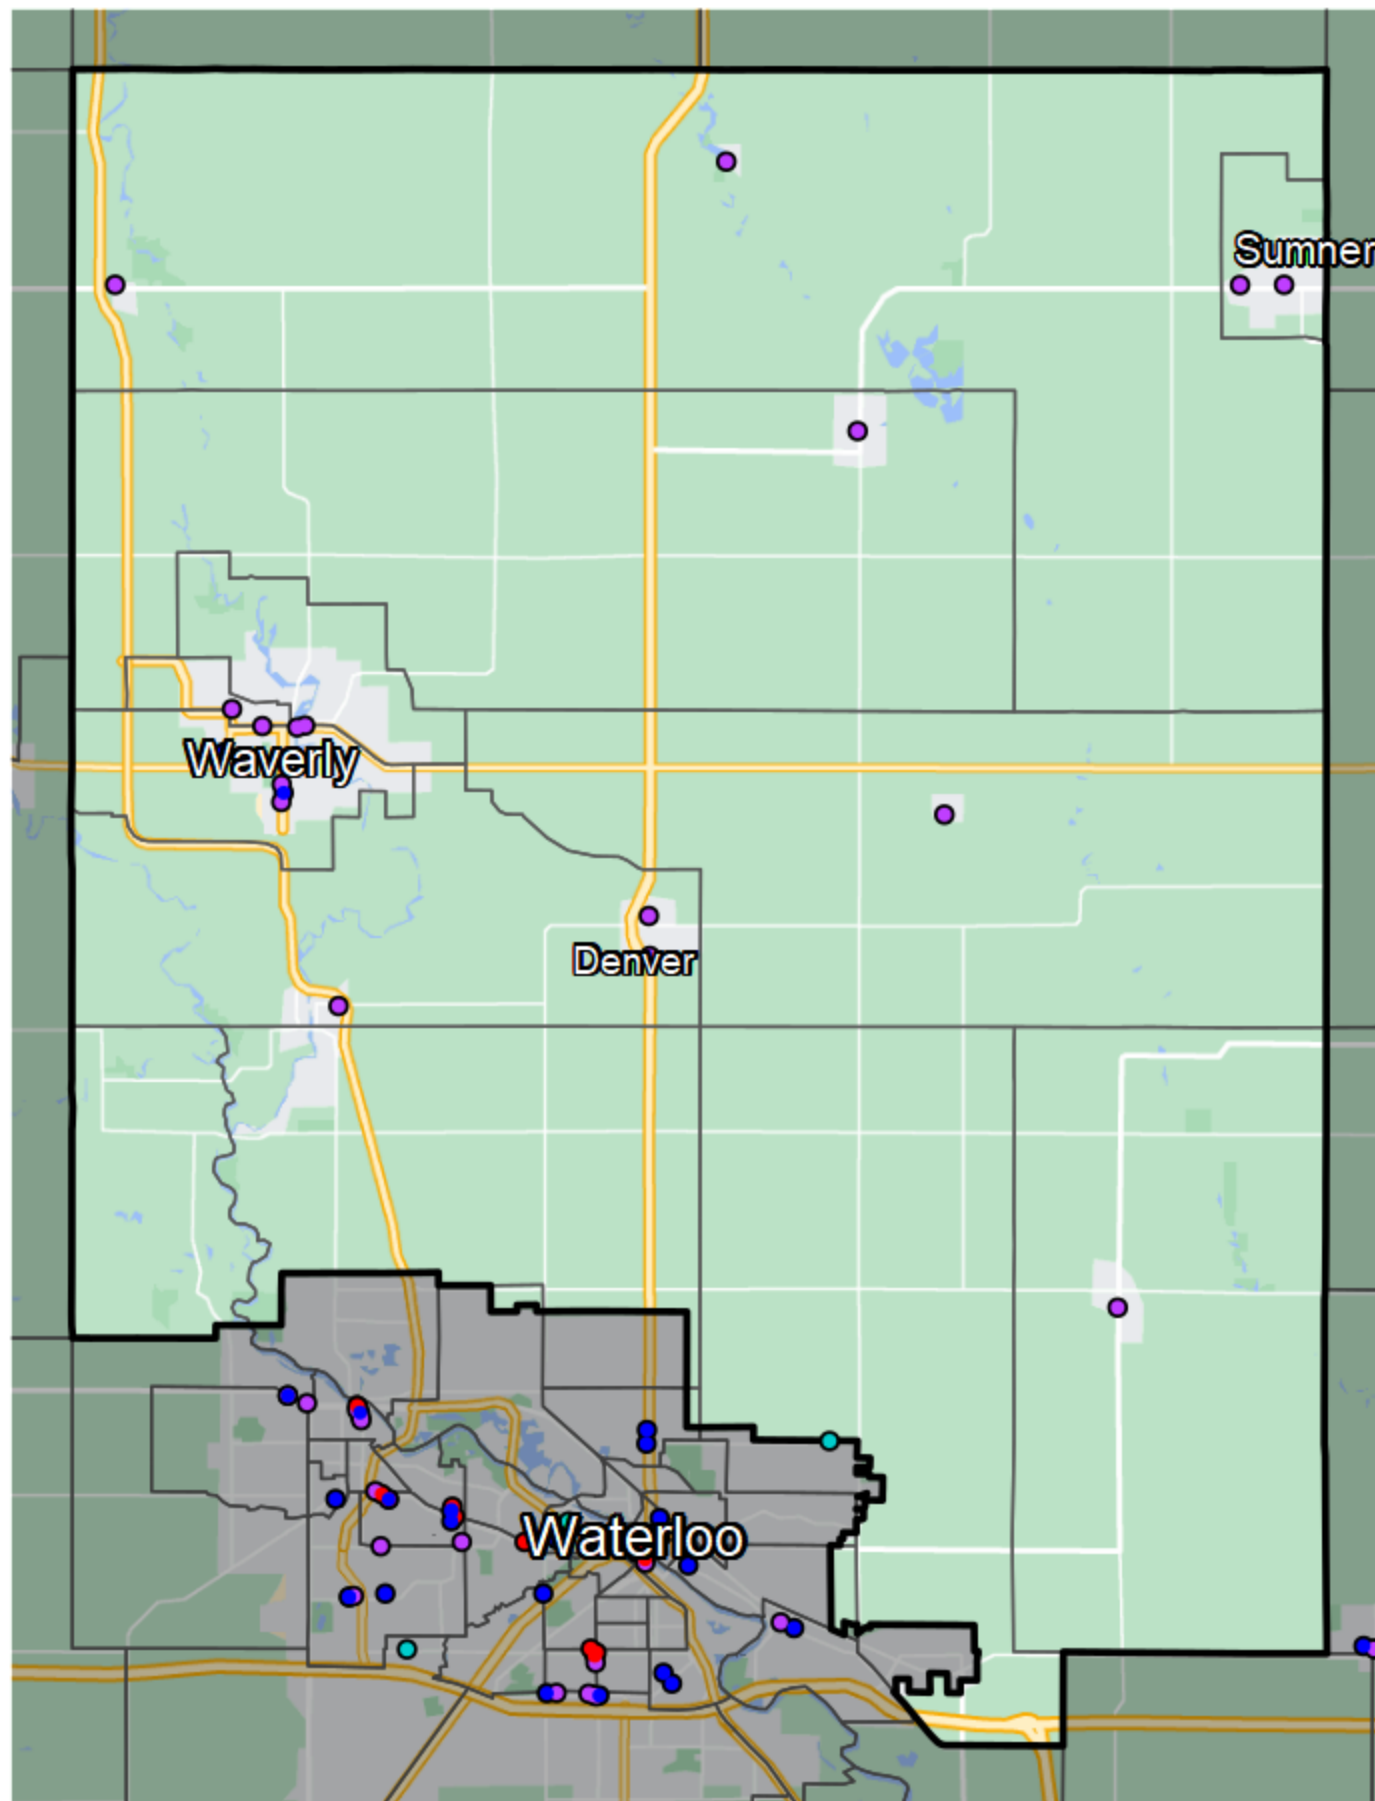

Iowa - State House District 63

Banking Desert

No Branches within 10 Miles of Population Center

Financial Institutions

- Bank: 17
- Bank, Out-of-State: 0
- Credit Union: 2
- Credit Union, Out-of-State: 0