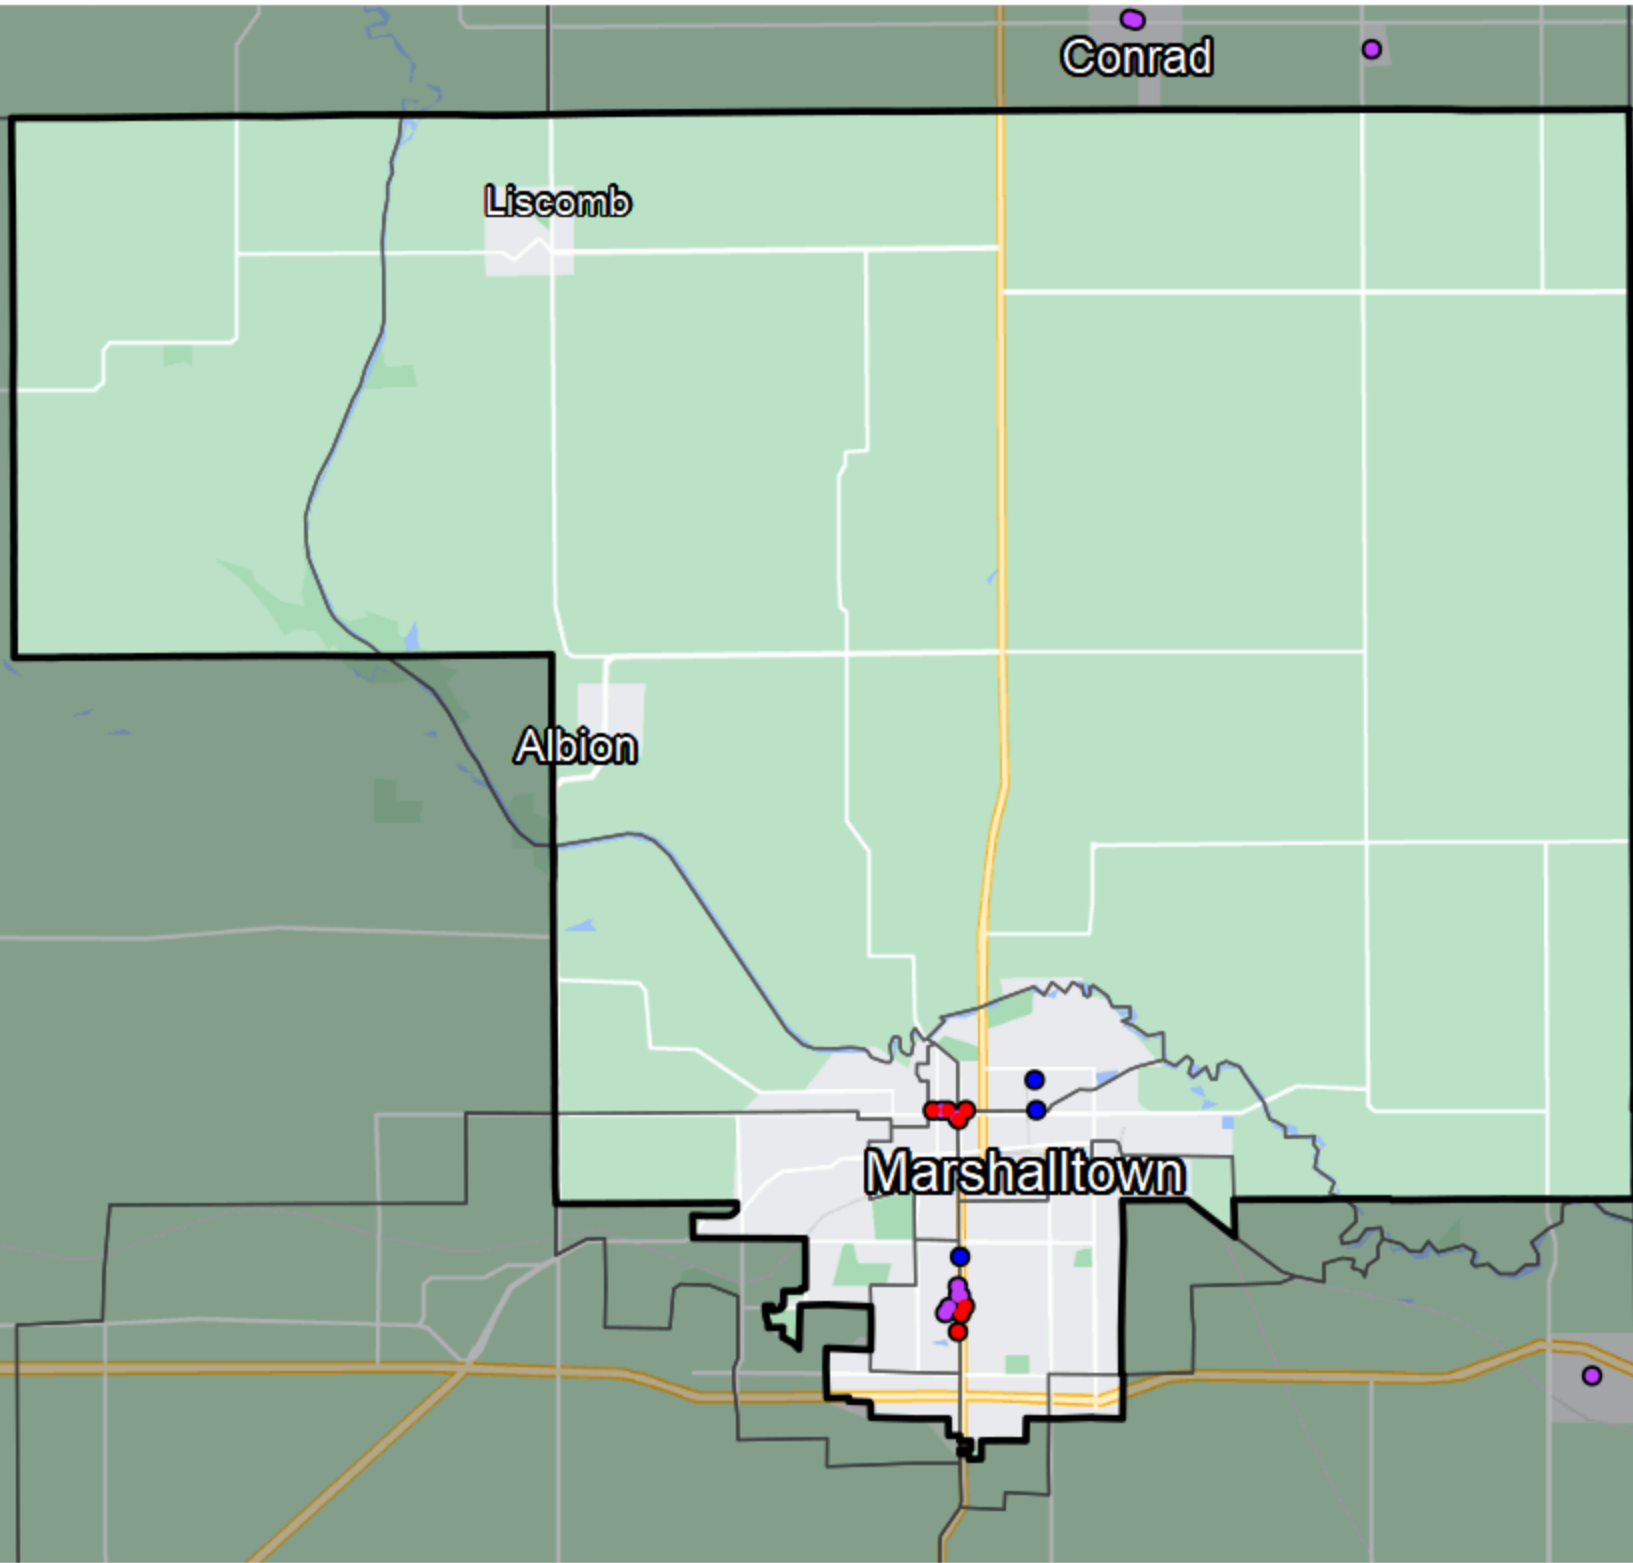

Iowa - State House District 71

Banking Desert
No Branches within 10 Miles of Population Center

Financial Institutions
Bank: 7
Bank, Out-of-State: 7
Credit Union: 4
Credit Union, Out-of-State: 0