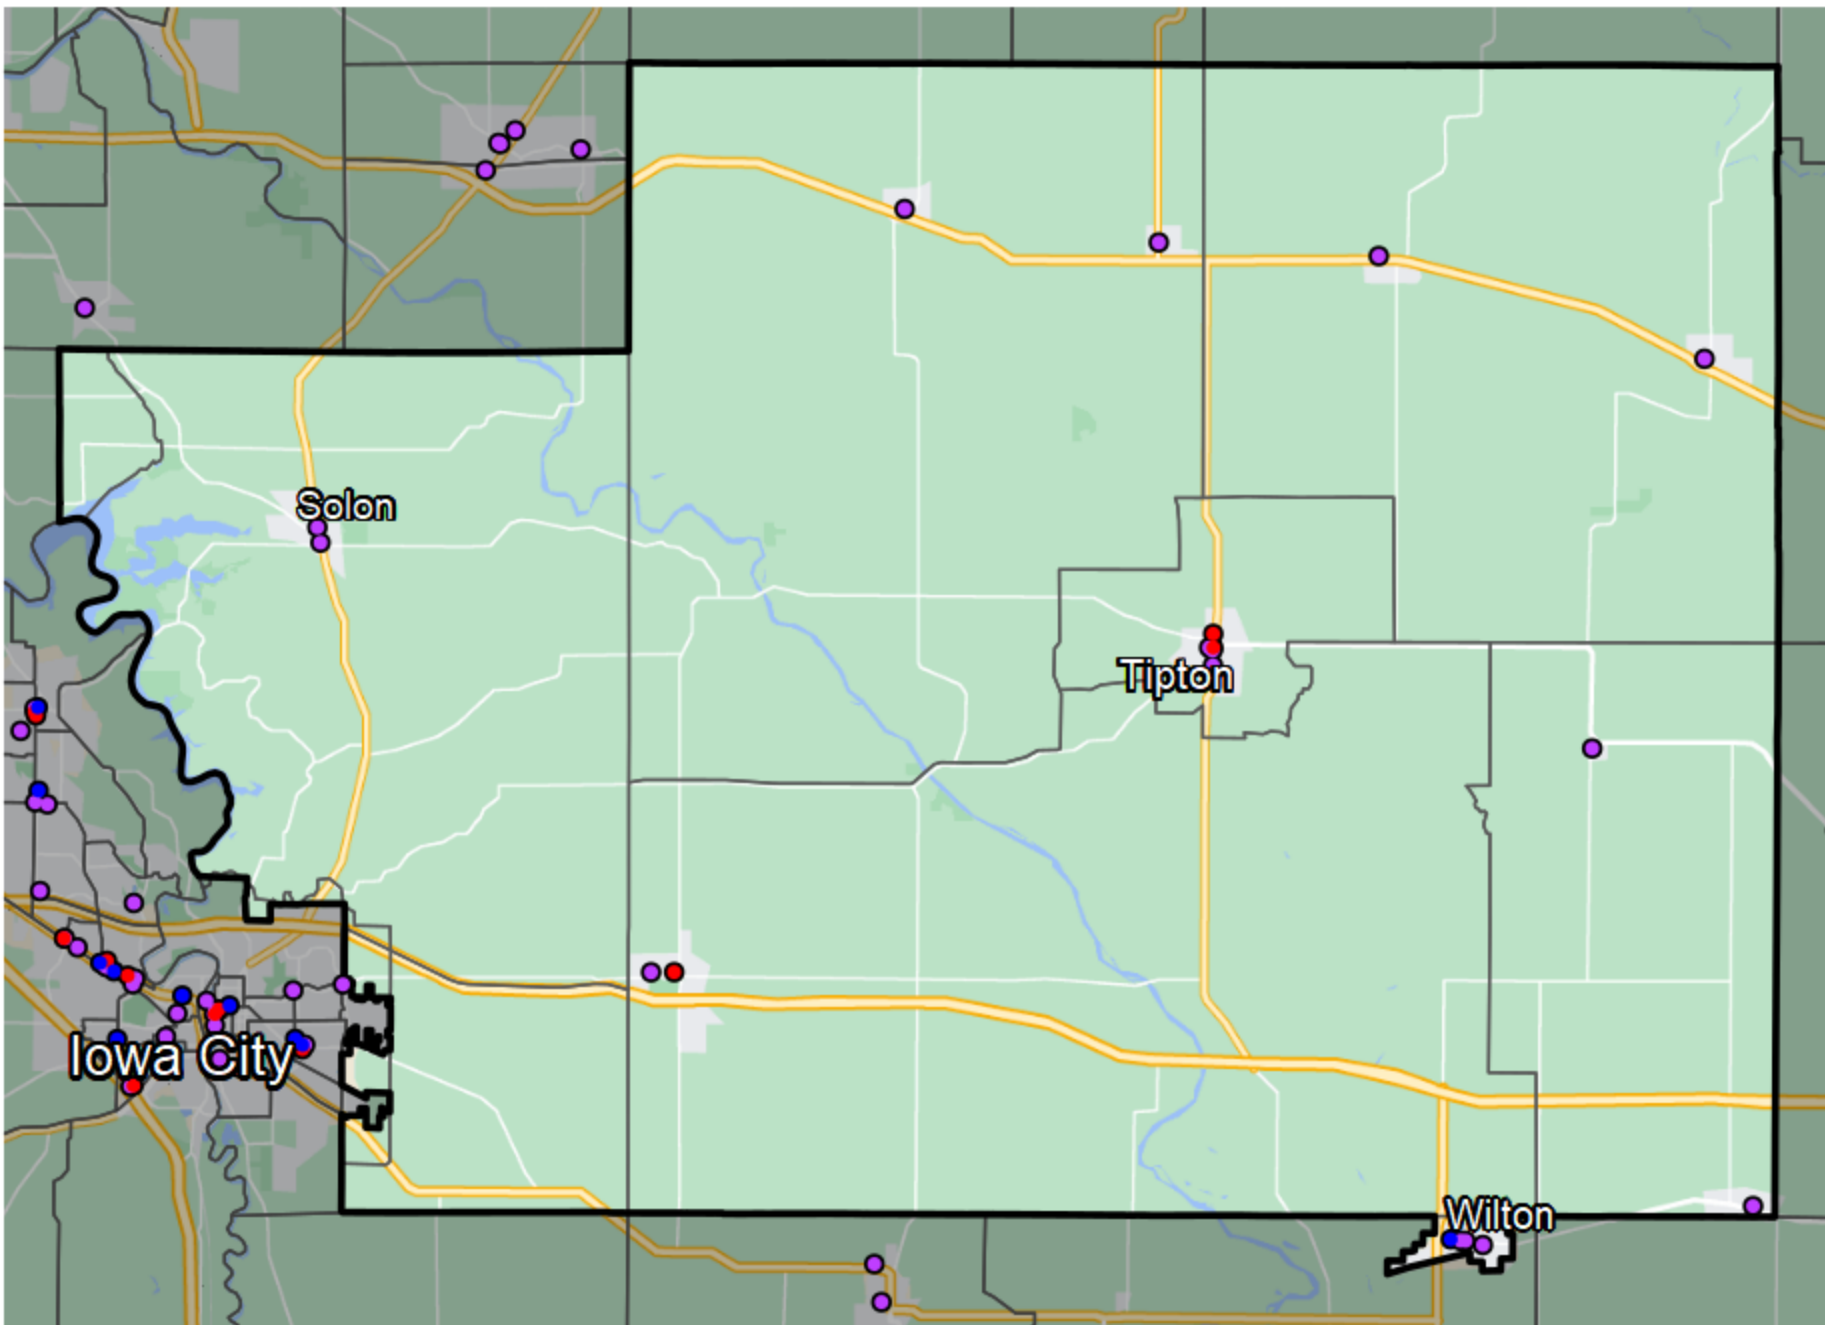

Iowa - State House District 73

Banking Desert

No Branches within 10 Miles of Population Center

Financial Institutions

- Bank: 15
- Bank, Out-of-State: 3
- Credit Union: 1
- Credit Union, Out-of-State: 0