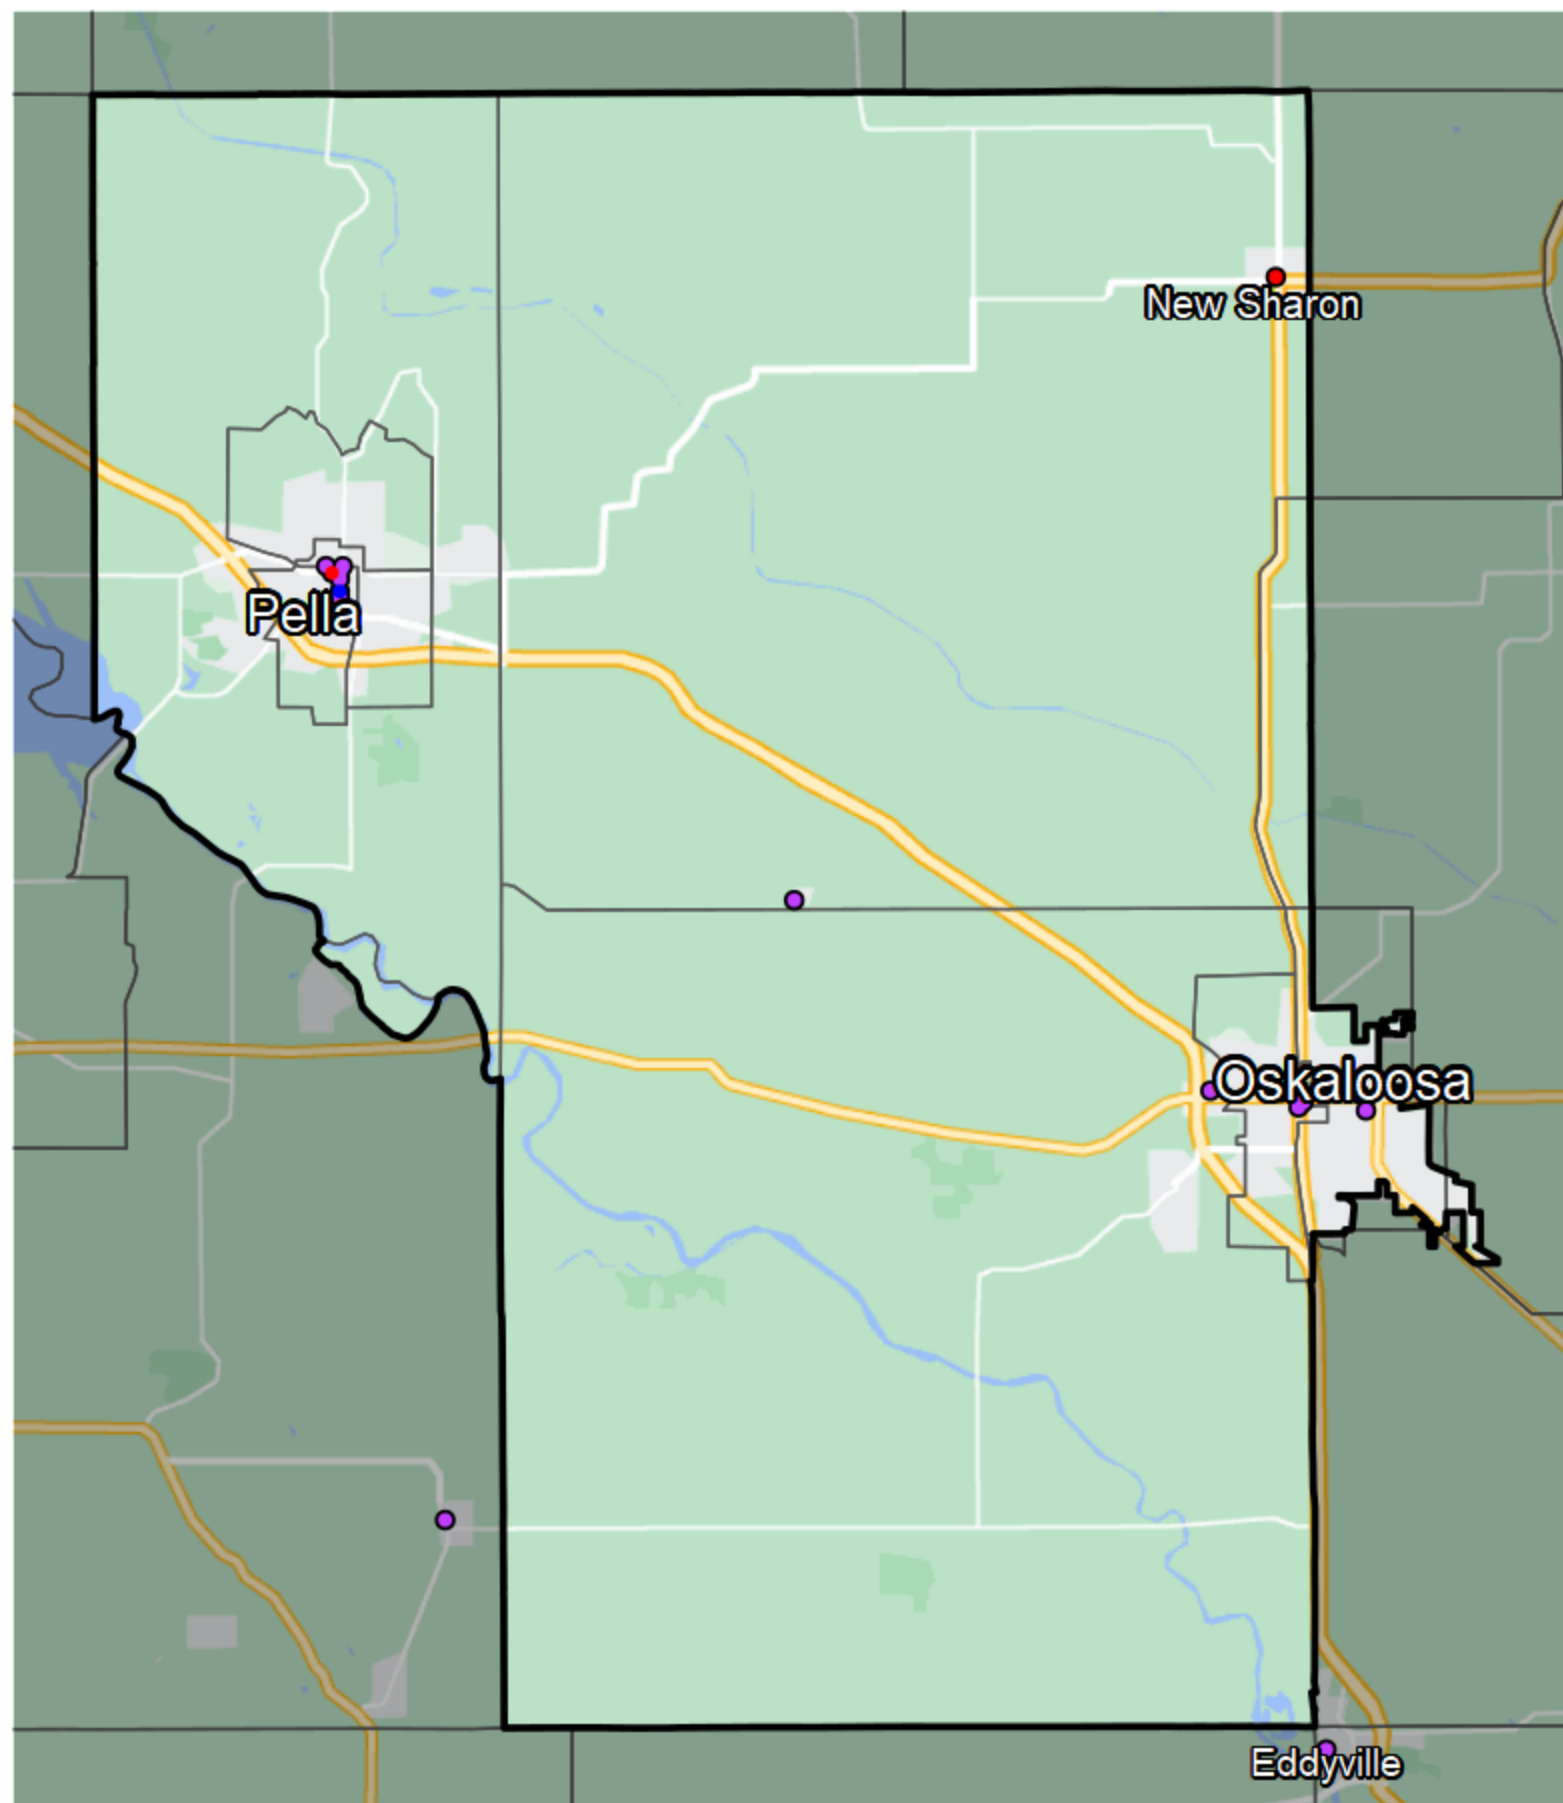

# Iowa - State House District 79

## Banking Desert

No Branches within 10 Miles of Population Center