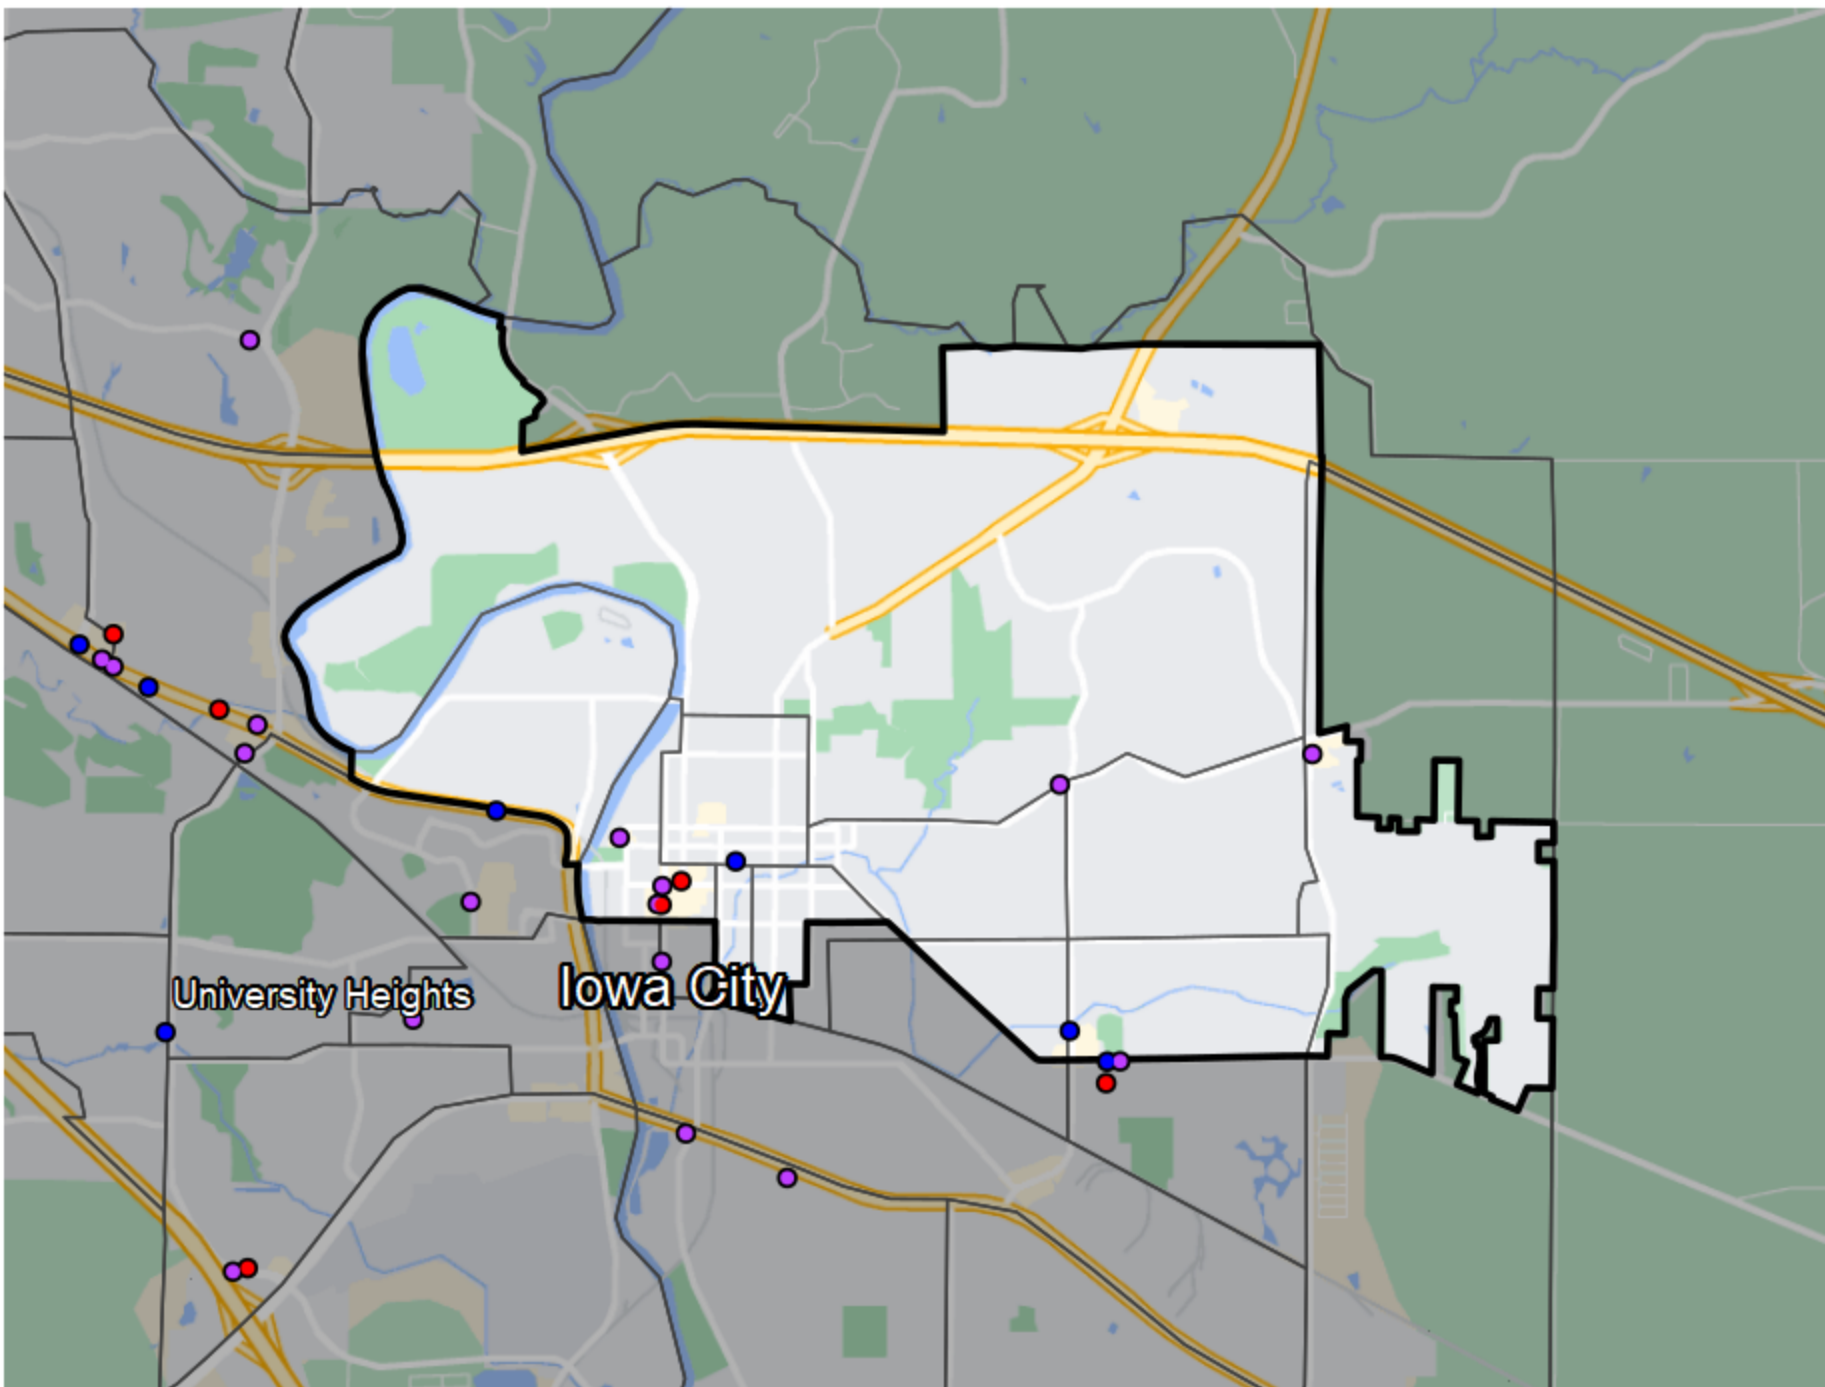

## Iowa - State House District 85

### Banking Desert

- No Branches within 10 Miles of Population Center