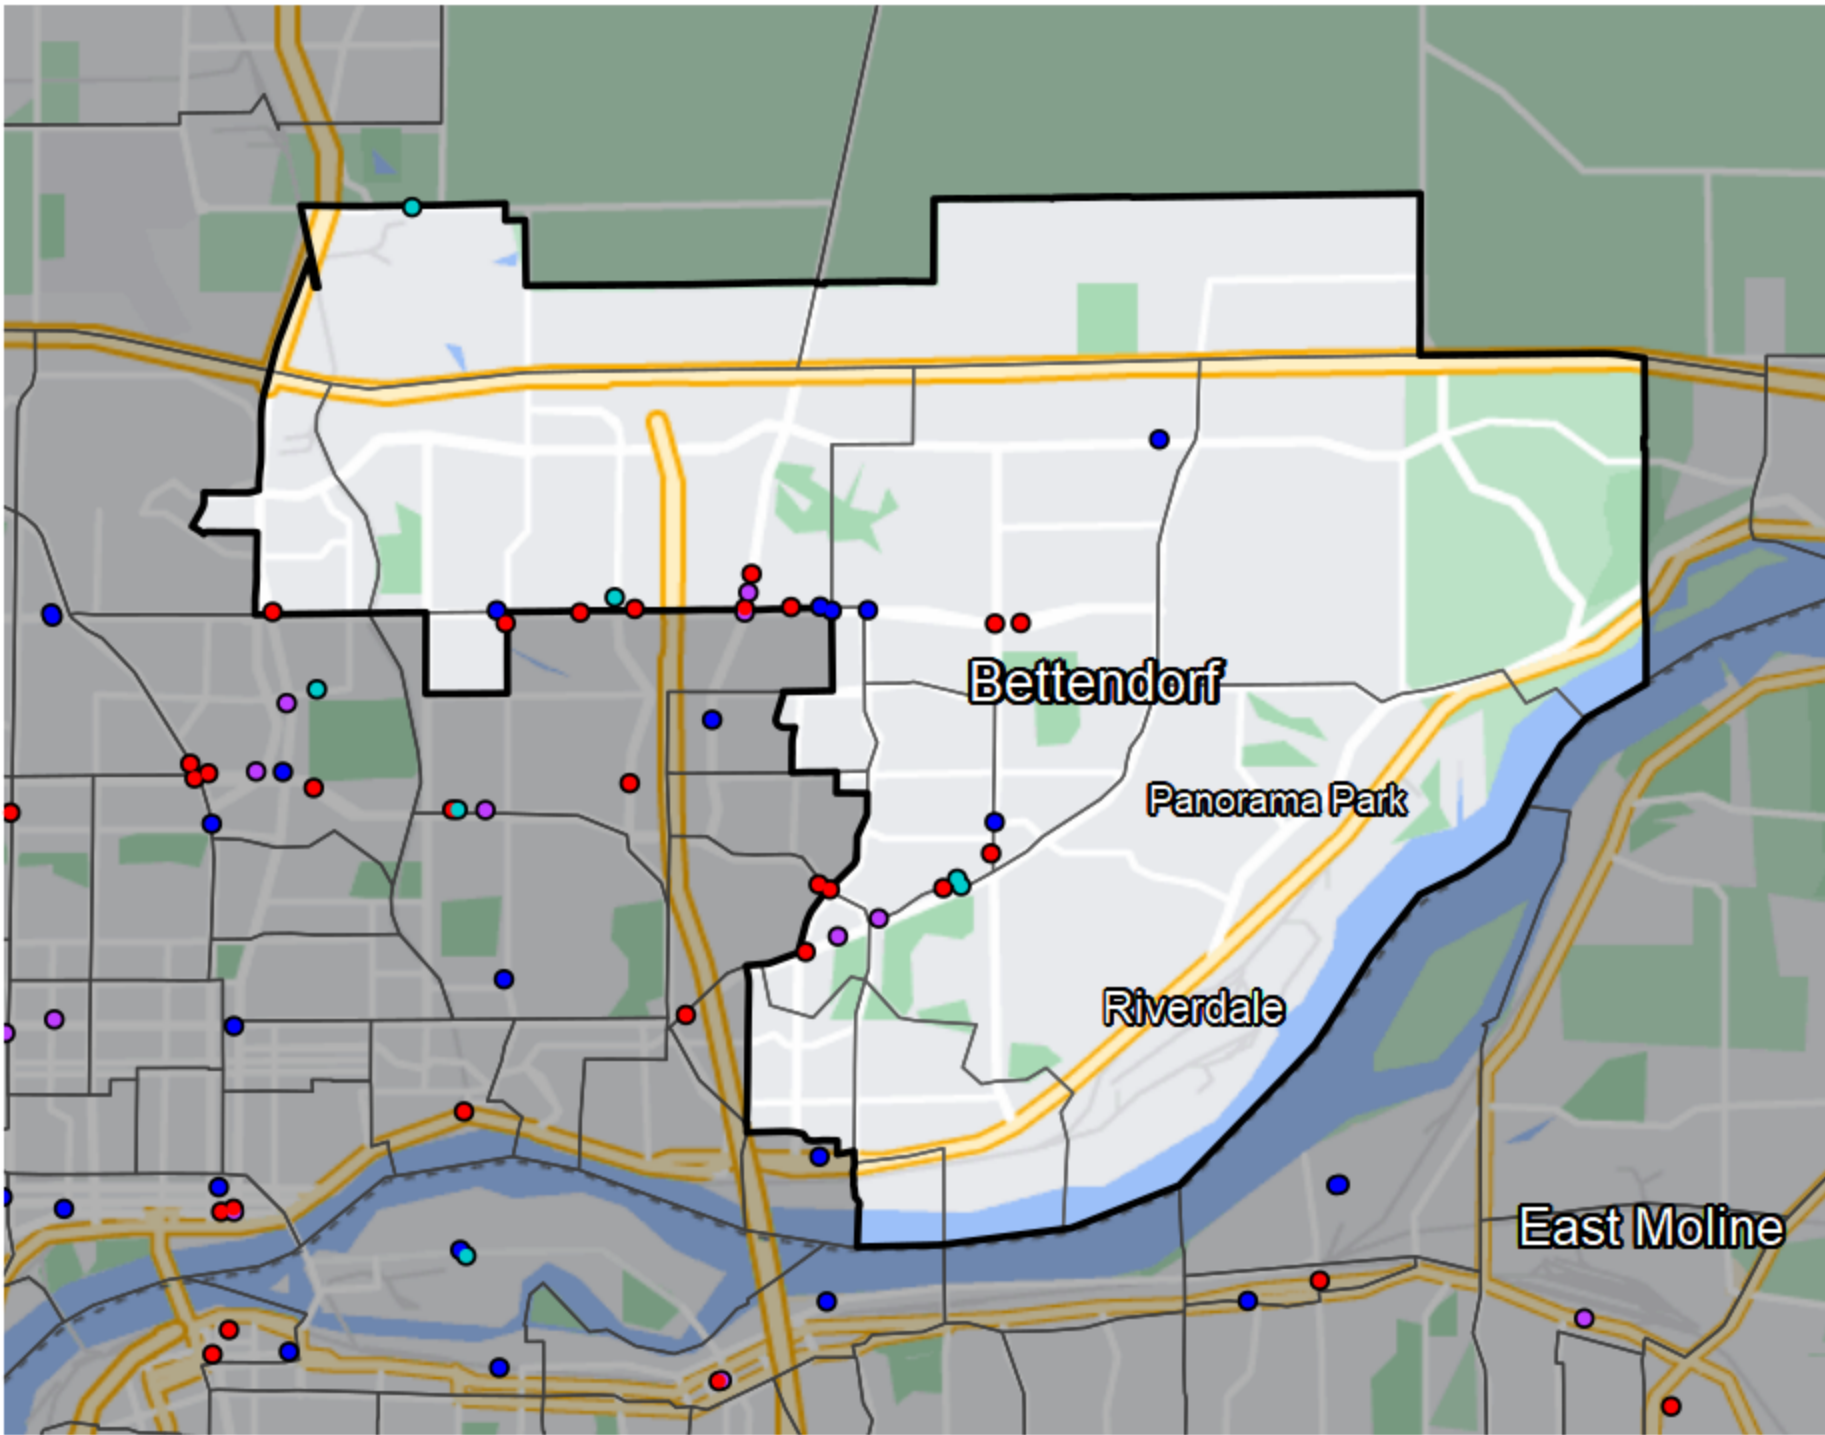

Iowa - State House District 94

- Banking Desert**
- No Branches within 10 Miles of Population Center
- Financial Institutions**
- Bank: 3
 - Bank, Out-of-State: 12
 - Credit Union: 6
 - Credit Union, Out-of-State: 4

Sources: NCUA, FDIC, UW-Madison Population Lab, CDFI, US Census, Google Maps, CUNA