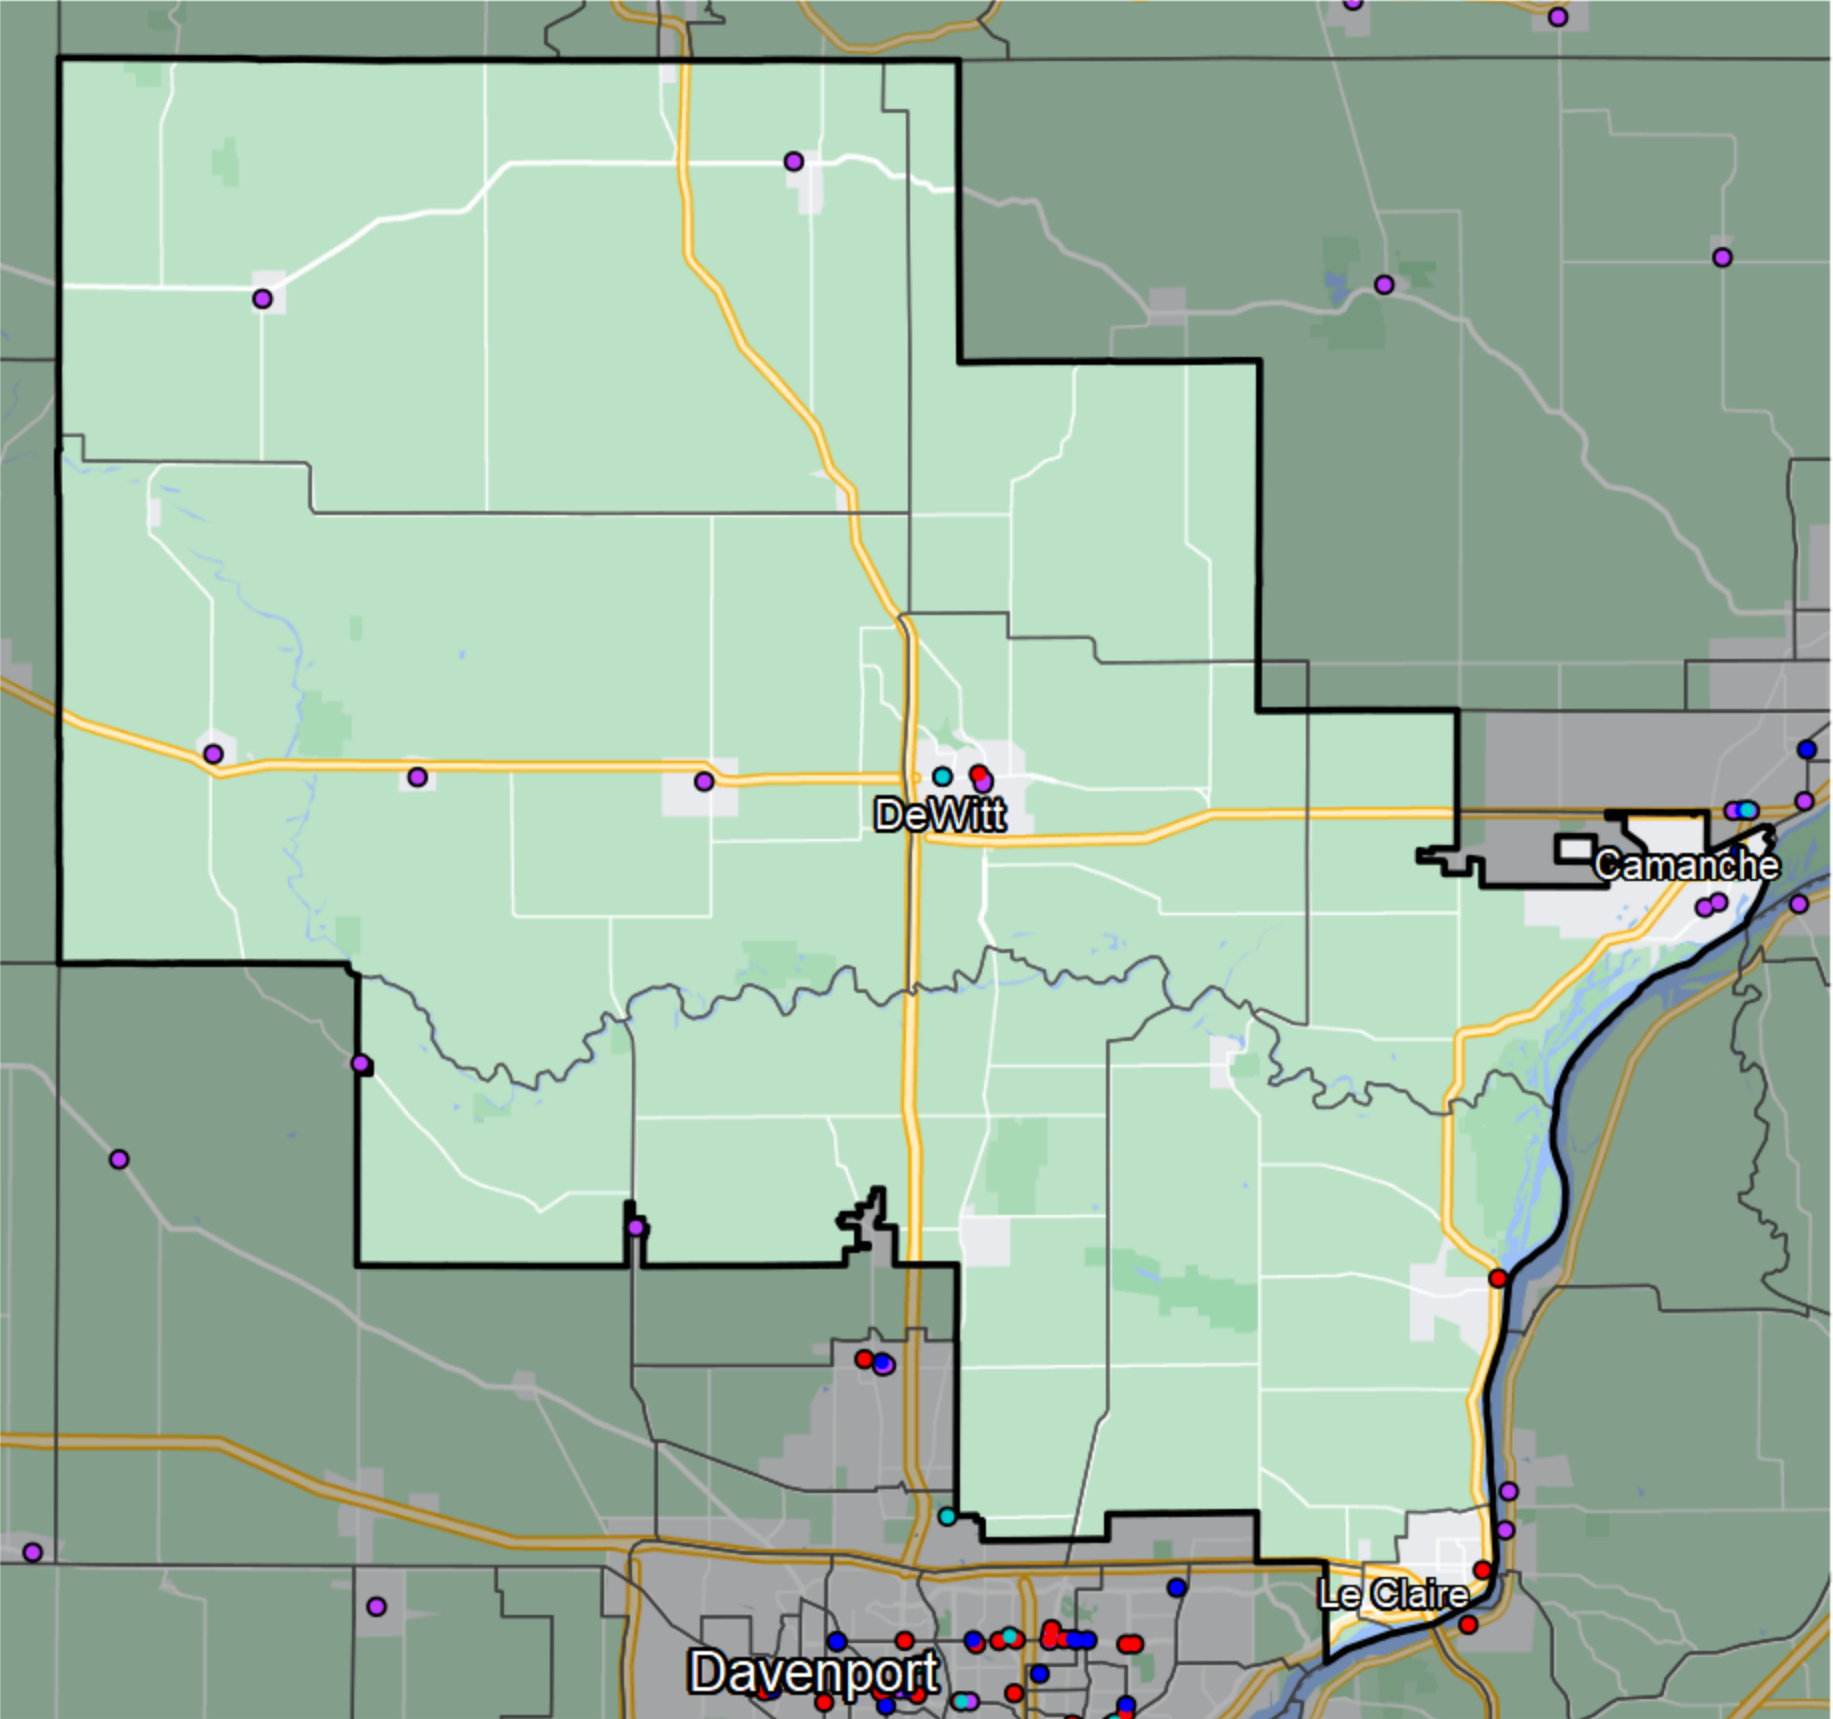

Iowa - State House District 97

- Banking Desert**
- No Branches within 10 Miles of Population Center
- Financial Institutions**
- Bank: 10
 - Bank, Out-of-State: 3
 - Credit Union: 2
 - Credit Union, Out-of-State: 1

Sources: NCUA, FDIC, UW-Madison Population Lab, CDFI, US Census, Google Maps, CUNA