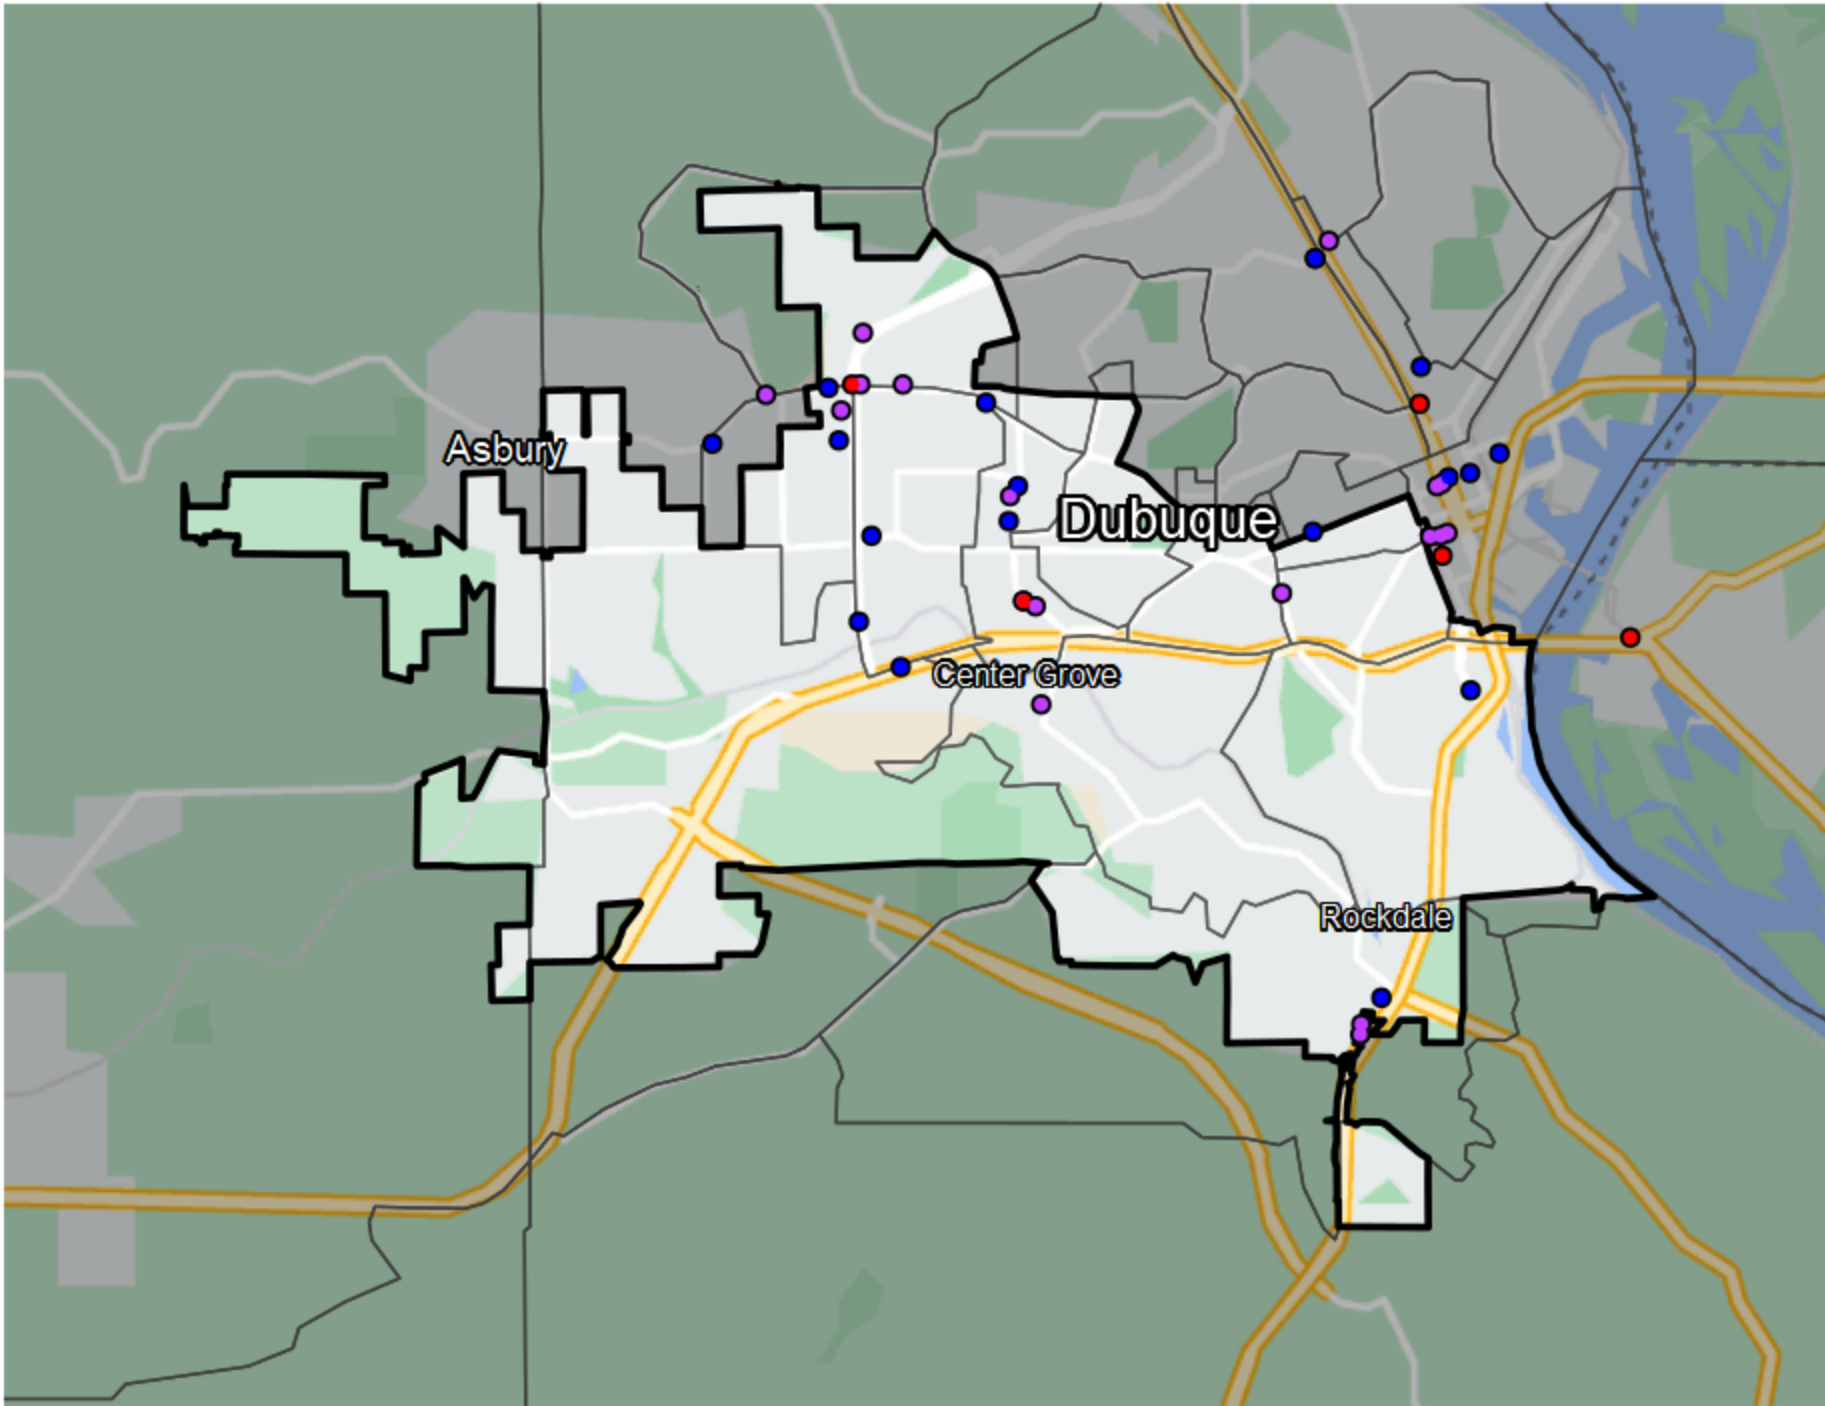

Iowa - State House District 99

Banking Desert
No Branches within 10 Miles of Population Center

Financial Institutions
Bank: 10
Bank, Out-of-State: 2
Credit Union: 10
Credit Union, Out-of-State: 0

Sources: NCUA, FDIC, UW-Madison Population Lab, CDFI, US Census, Google Maps, CUNA